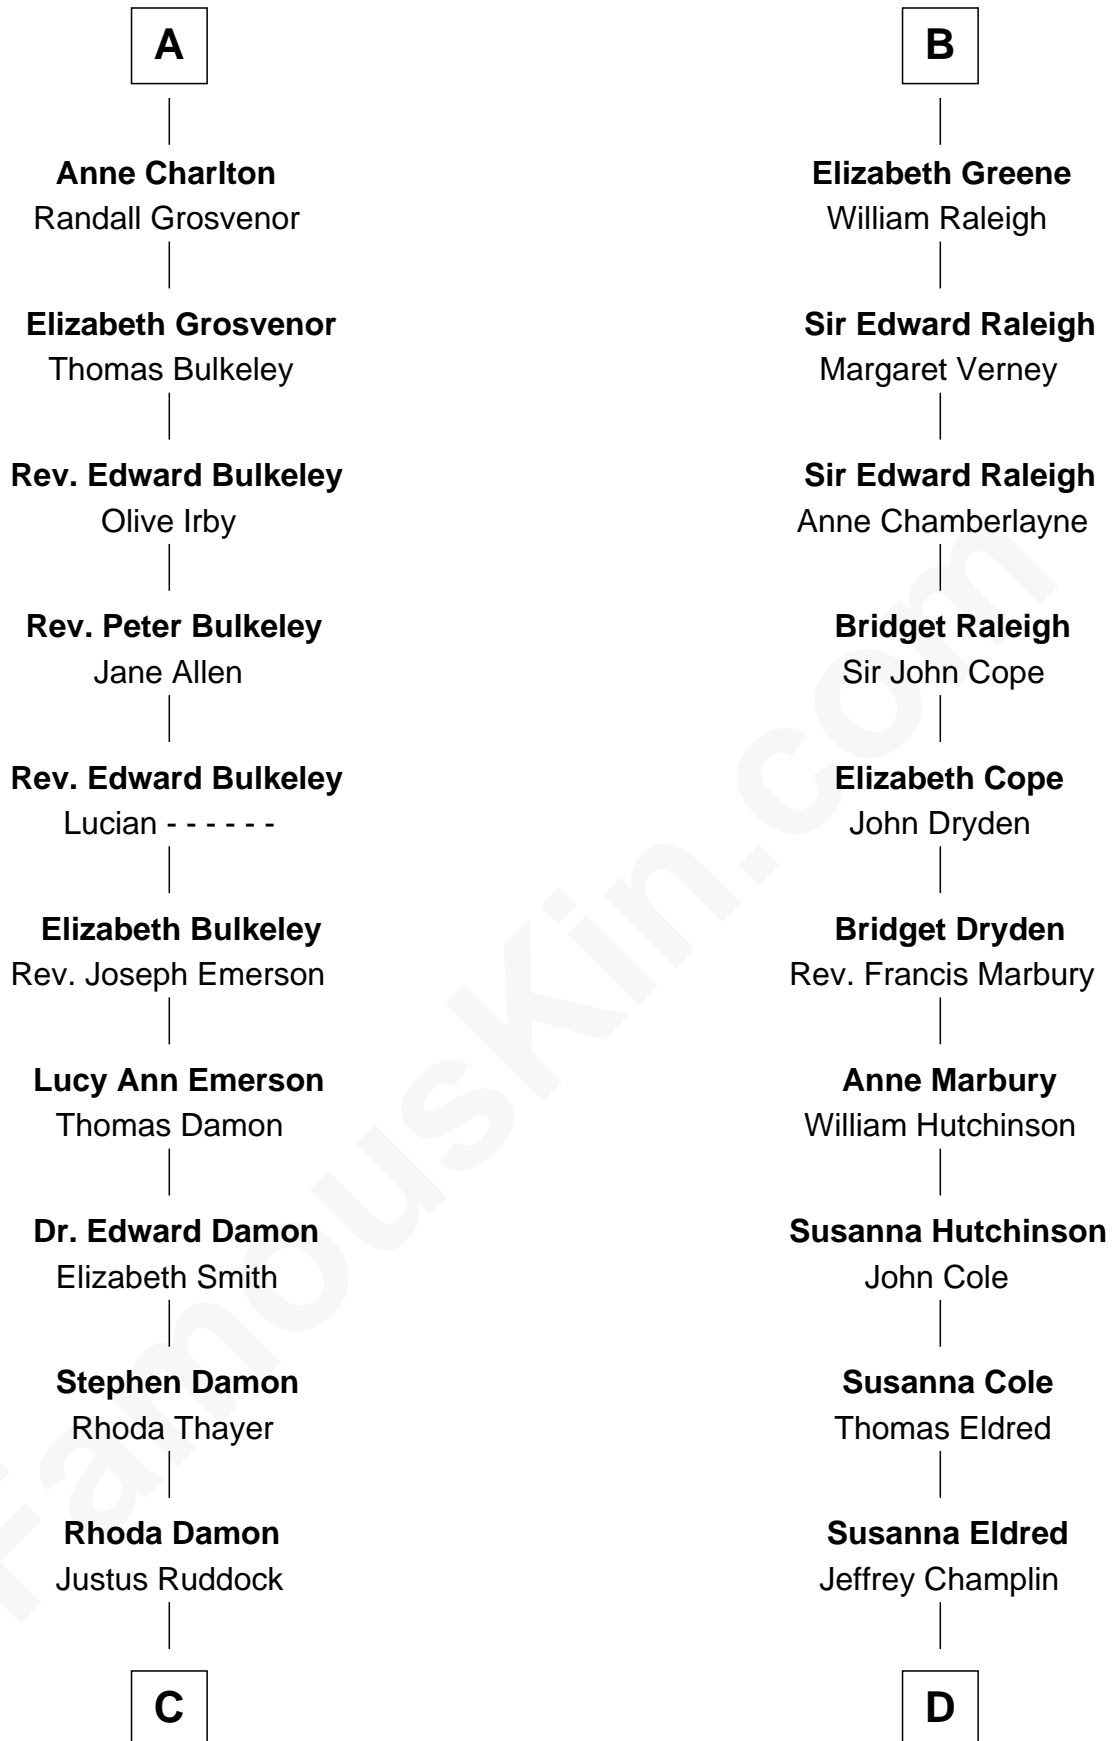

FamousKin.com Relationship Chart of

Sarah Palin

9th Governor of Alaska

21st cousin of

Shanghai Pierce

Texas Cattleman

Sir Roger de Somery

Nichole d'Aubenev

Susanna Stoddard

Isaac Pearce

Jonathan D. Pearce

Hanna Phillips Head

Shanghai Pierce

Texas Cattleman