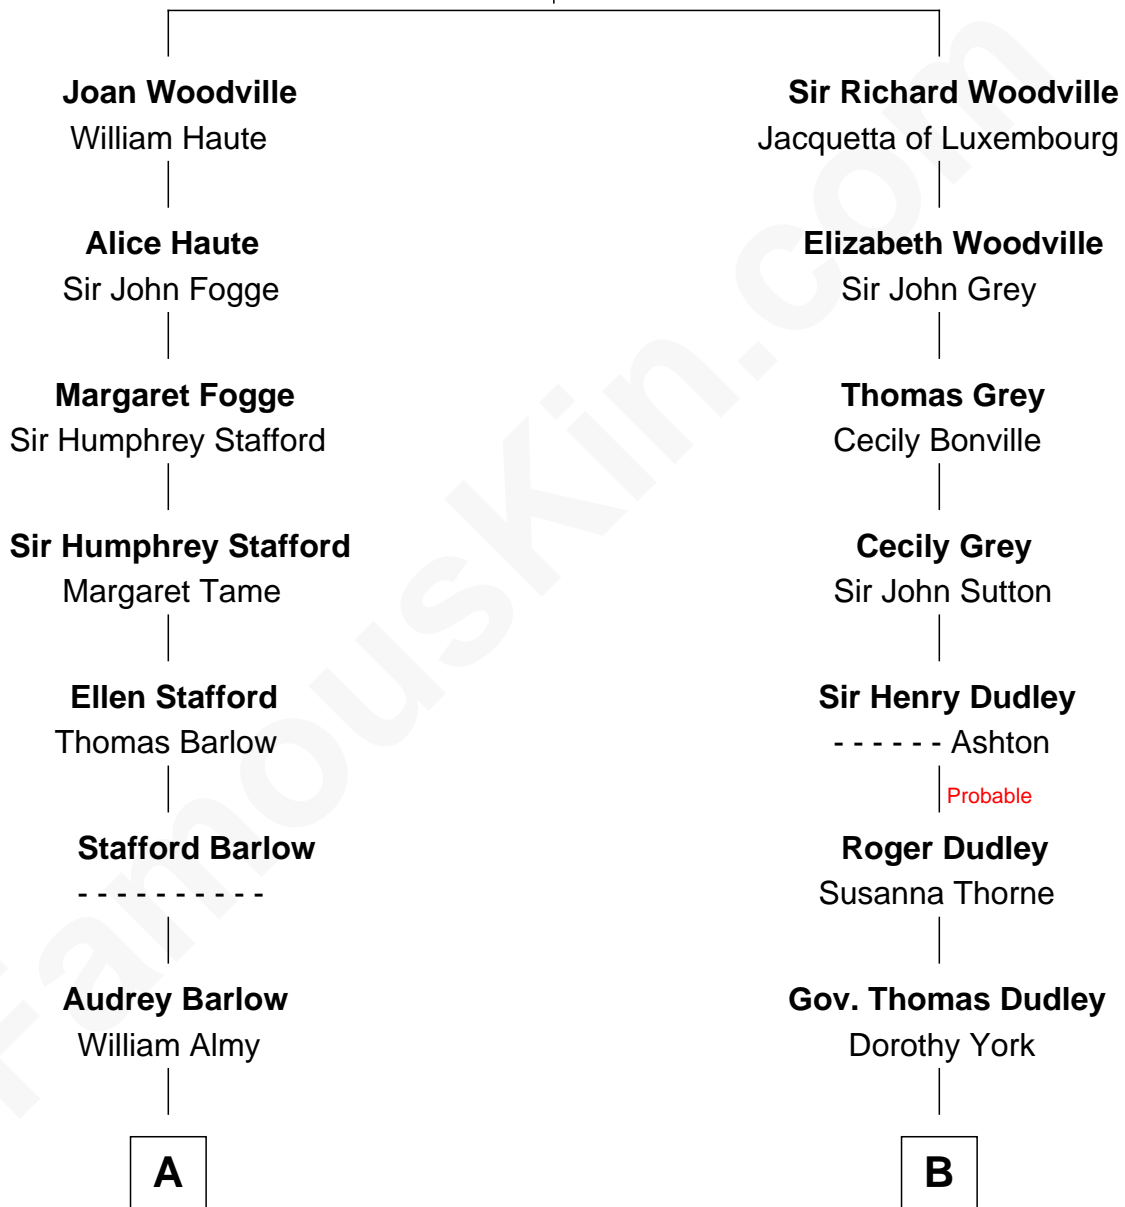

FamousKin.com Relationship Chart of

Sarah Palin

9th Governor of Alaska

16th cousin 2 times removed of

Alan Shepard

Mercury and Apollo Astronaut

Richard Woodville

Joan Bedlisgate

C

Charles Richard Heath

Sarah Sheeran

Sarah Palin

9th Governor of Alaska

FamousKin.com