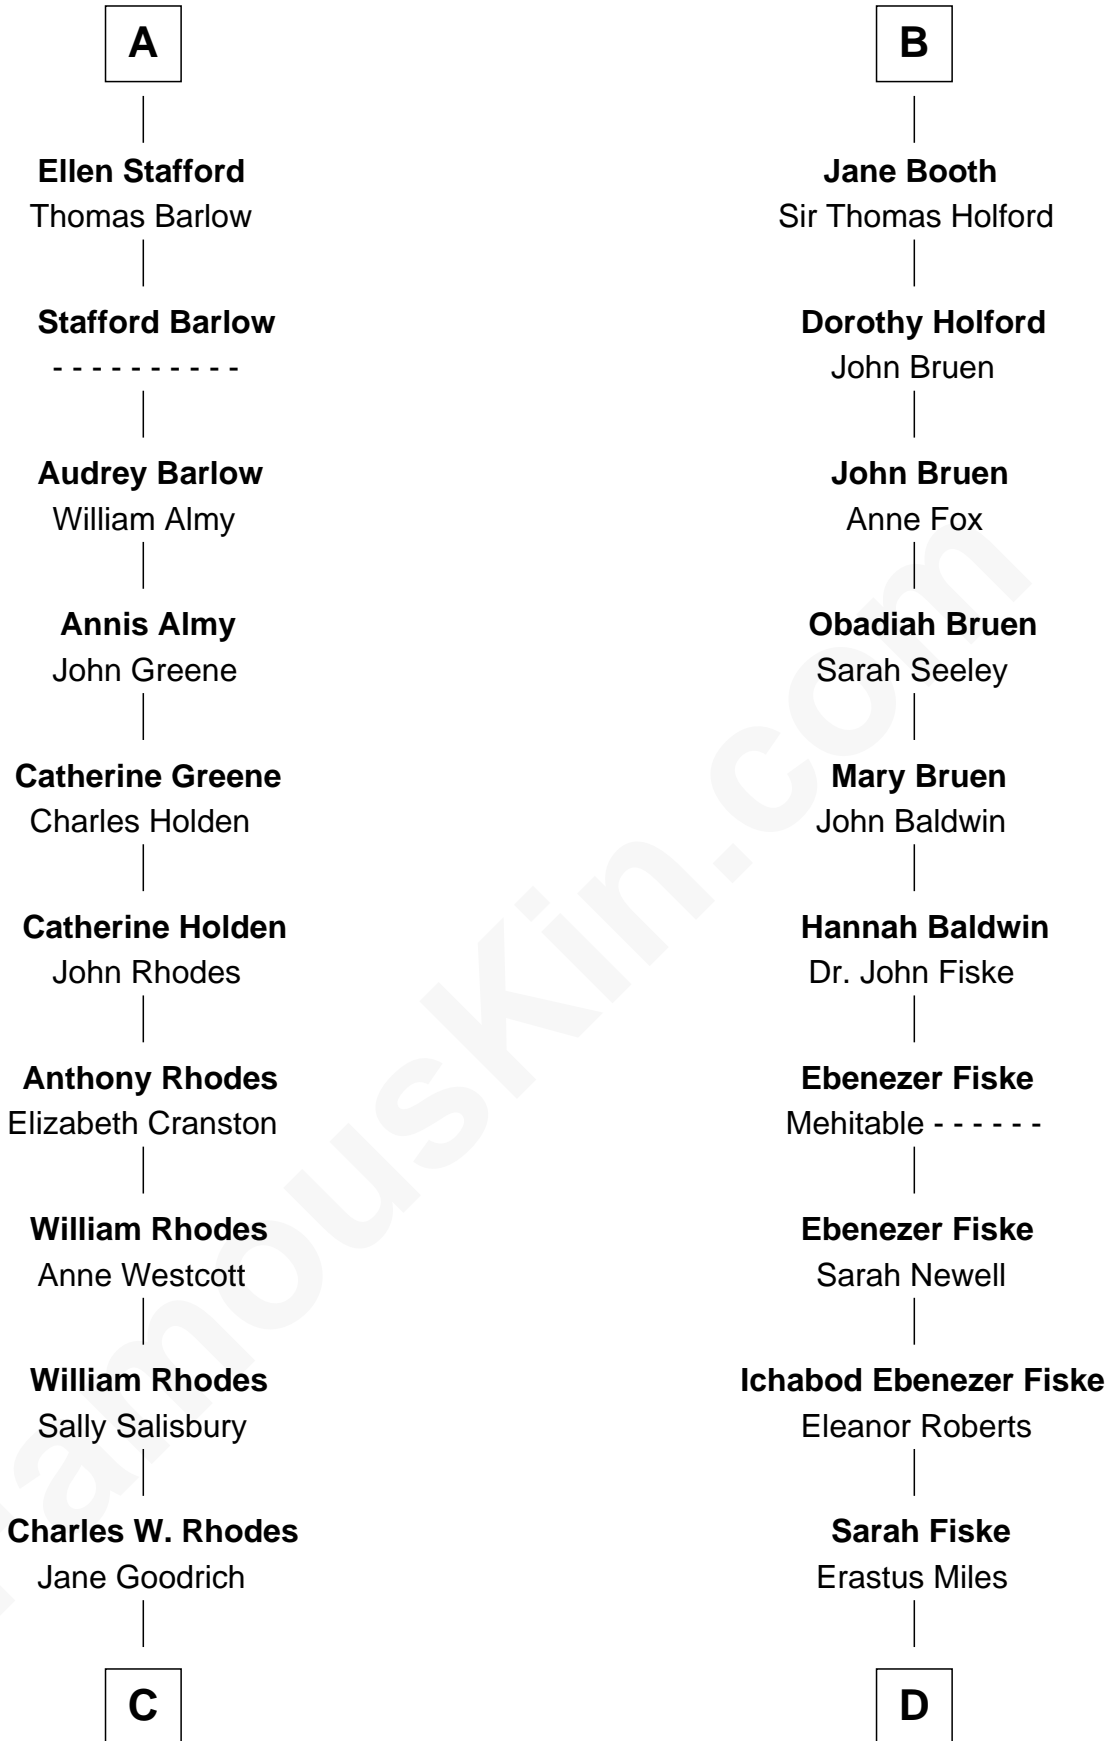

# FamousKin.com Relationship Chart of

**Sarah Palin**

*9th Governor of Alaska*

20th cousin 1 time removed of

**Christian Herter**

*59th Governor of Massachusetts*

**C**

**Alma Miranda Rhodes**

James W. Heath

**Charles R. Heath**

Alice Adeline Oriel

**Charles Francis Heath**

Nellie Marie Brandt

**Charles Richard Heath**

Sarah Sheeran

**Sarah Palin**

*9th Governor of Alaska*

**D**

**Archibald Miles**

Mary Treese

**Mary Miles**

Christian Herter

**Albert Herter**

Adele McGinnis