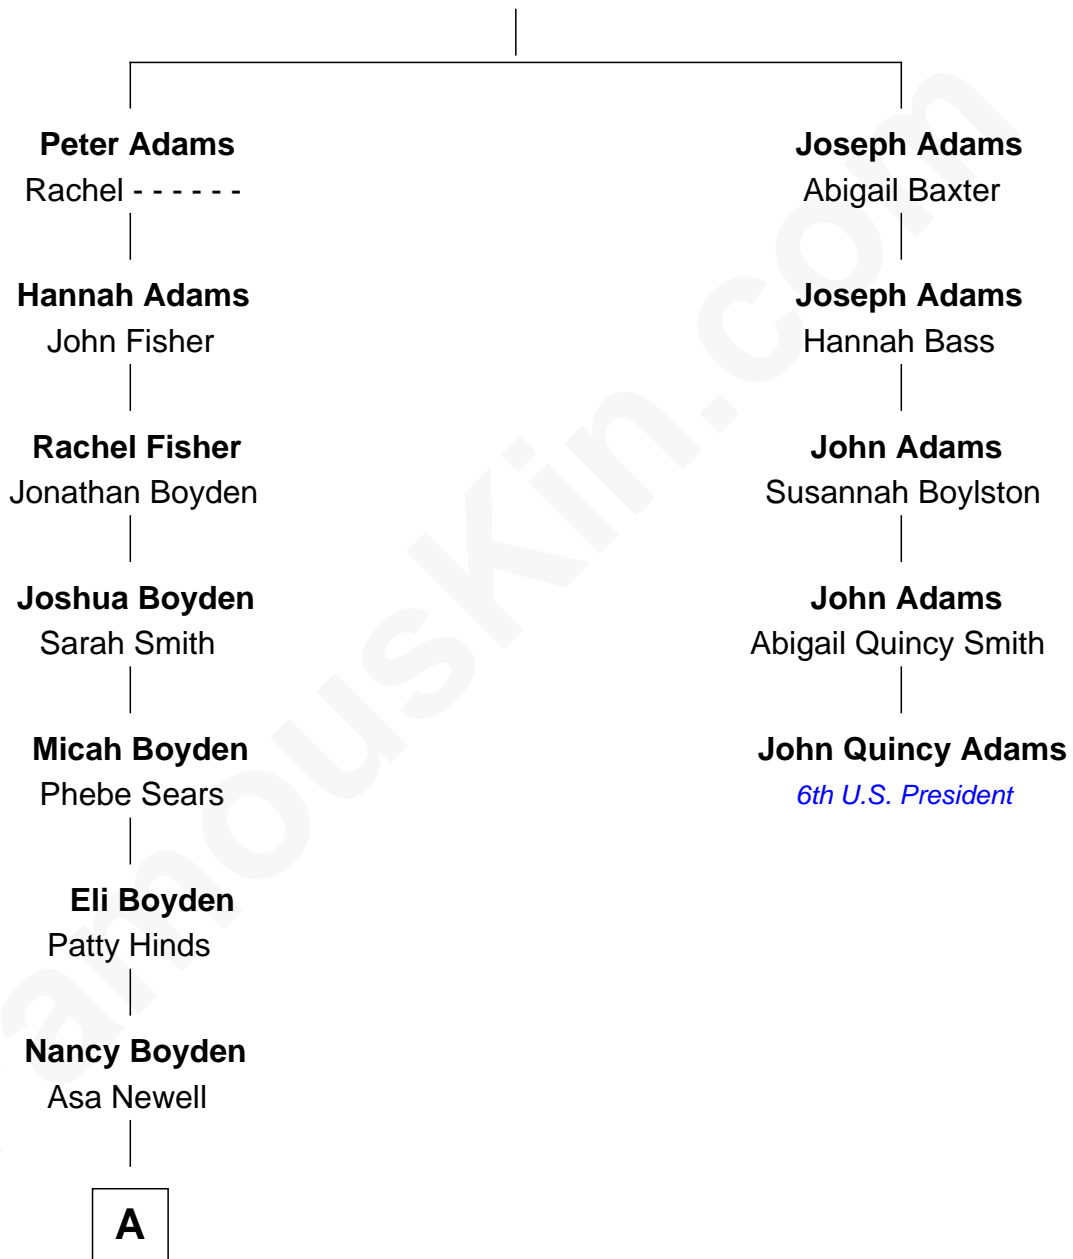

FamousKin.com Relationship Chart of

Sarah Palin

9th Governor of Alaska

4th cousin 7 times removed of

John Quincy Adams

6th U.S. President

Henry Adams

Edith Squire

A

—
Maria Nancy Newell

Thomas S. Ruddock

—
May Belle Ruddock

Henry Charles Brandt

—
Nellie Marie Brandt

Charles Francis Heath

—
Charles Richard Heath

Sarah Sheeran

—
Sarah Palin

9th Governor of Alaska

FamousKin.com