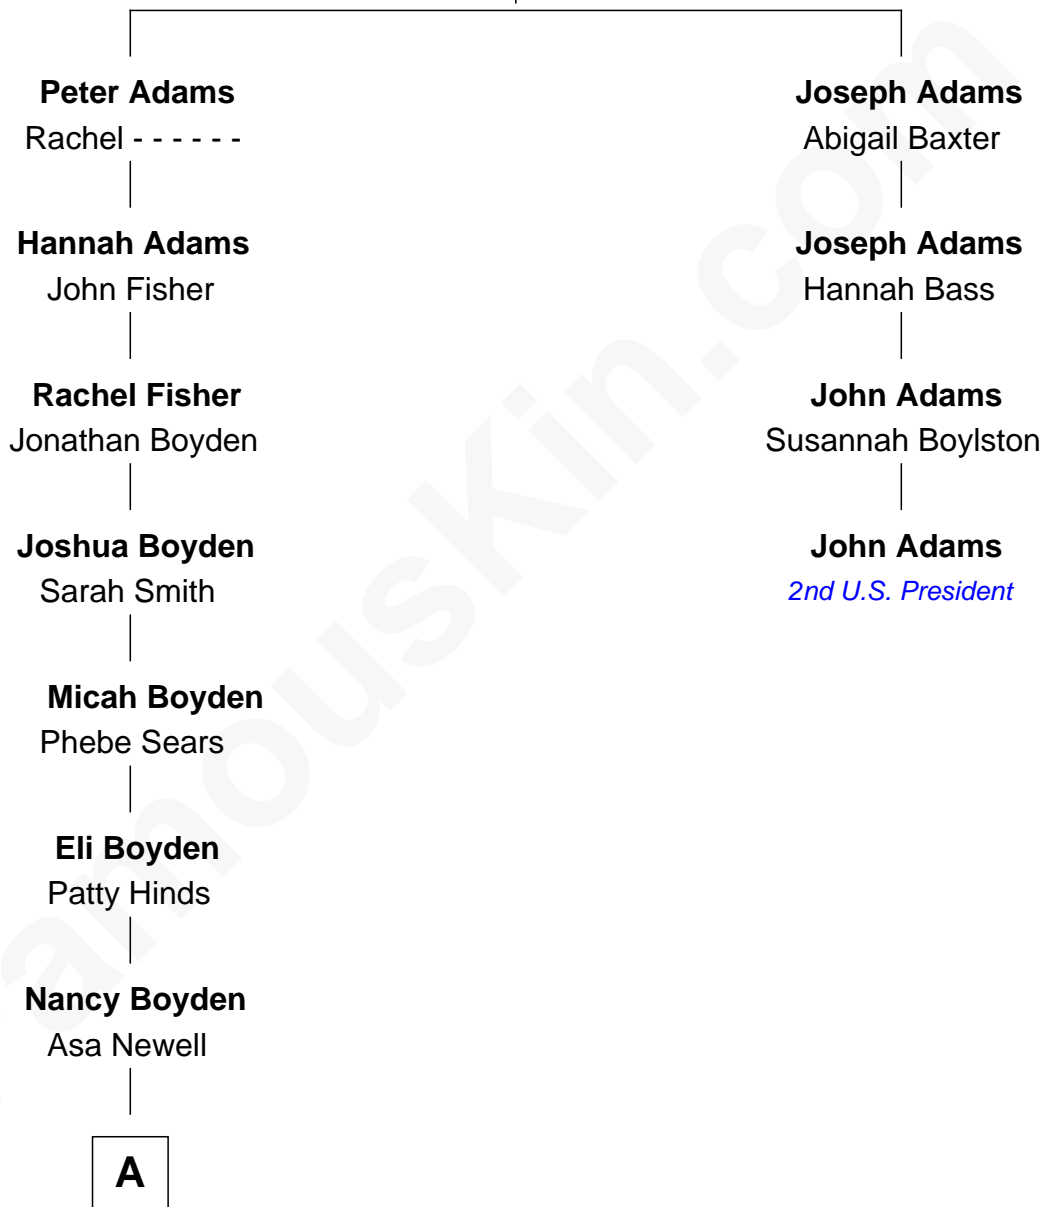

FamousKin.com Relationship Chart of

Sarah Palin

9th Governor of Alaska

3rd cousin 8 times removed of

John Adams

2nd U.S. President and Signer of the Declaration of Independence

Henry Adams

Edith Squire

A

—
Maria Nancy Newell

Thomas S. Ruddock

—
May Belle Ruddock

Henry Charles Brandt

—
Nellie Marie Brandt

Charles Francis Heath

—
Charles Richard Heath

Sarah Sheeran

—
Sarah Palin

9th Governor of Alaska

FamousKin.com