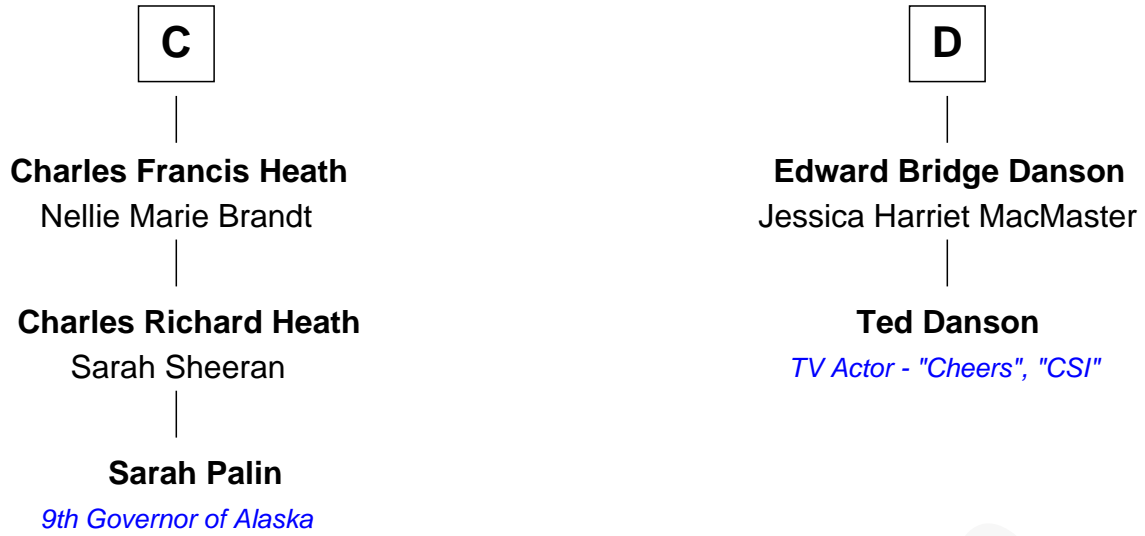

# FamousKin.com Relationship Chart of

**Sarah Palin**

*9th Governor of Alaska*

18th cousin 1 time removed of

**Ted Danson**

*TV Actor - "Cheers", "CSI"*

**Elizabeth Fitzalan**

*with husband*  
Sir Robert Goushill

*with husband*  
Sir Thomas Mowbray

**Elizabeth Goushill**  
Sir Robert Wingfield

**Margaret Mowbray**  
Sir Robert Howard

**Elizabeth Wingfield**  
Sir William Brandon

**Sir John Howard**  
Margaret Chedworth

**Eleanor Brandon**  
John Glemham

**Katherine Howard**  
Sir John Bouchier

**Anne Glemham**  
Henry Palgrave

**Jane Bouchier**  
Edmund Knyvet

**Thomas Palgrave**  
Alice Gunton

**John Knyvet**  
Agnes Harcourt

**Rev. Edward Palgrave**  
-----

**Abigail Knyvet**  
Martin Sedley

**Dr. Richard Palgrave**  
Anna -----

**Muriel Sedley**  
Brampton Gurdon

**A**

**B**

FamousKin.com