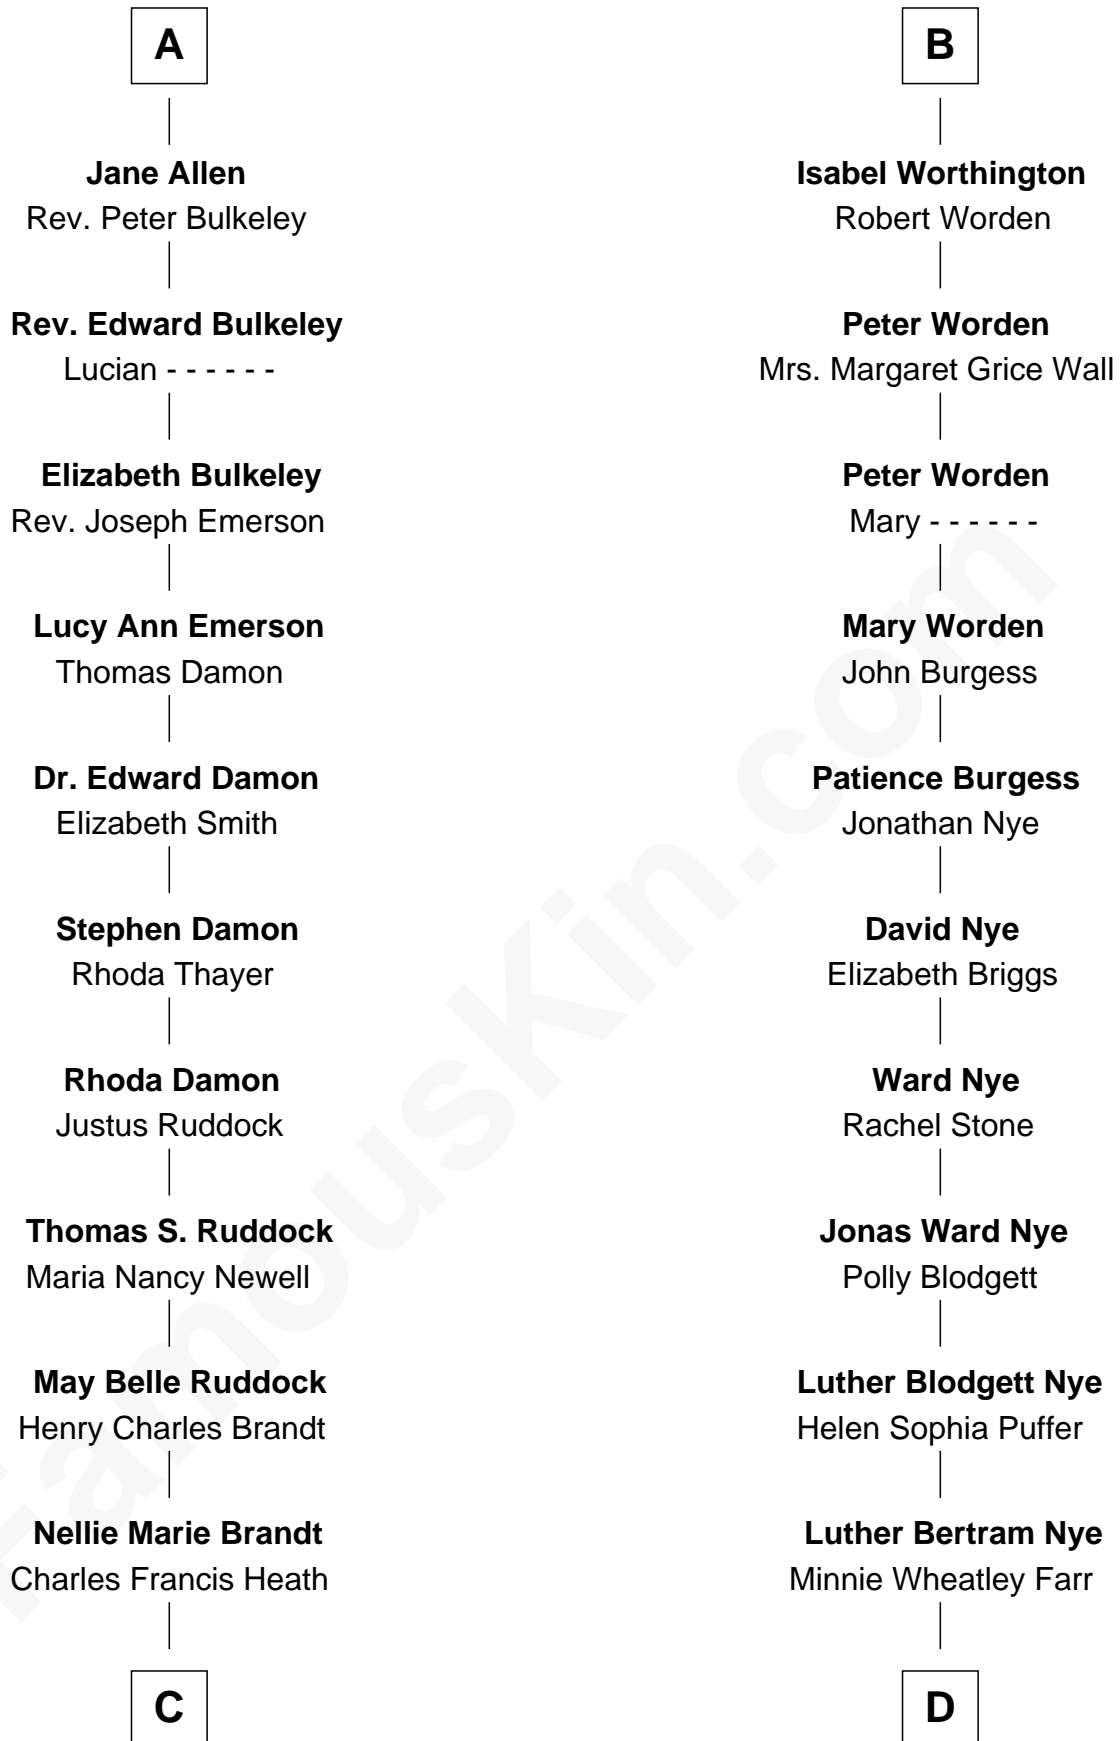

Agnes Harington

Oliver Standish

Richard Sherburne

Alice Hamerton

Grace Standish

Ralph Faircloth

Agnes Sherburne

Henry Rushton

Lawrence Faircloth

Elizabeth -----

Nicholas Rushton

Margaret Radcliffe

Thomas Faircloth

Millicent Barr

Agnes Rushton

Richard Worthington

Mary Faircloth

Thomas Allen

Peter Worthington

Isabel Anderton

A

B

C

Charles Richard Heath

Sarah Sheeran

Sarah Palin

9th Governor of Alaska

D

Edwin Darby Nye

Dr. Jacqueline Blanche Jenkins

Bill Nye

TV's The Science Guy