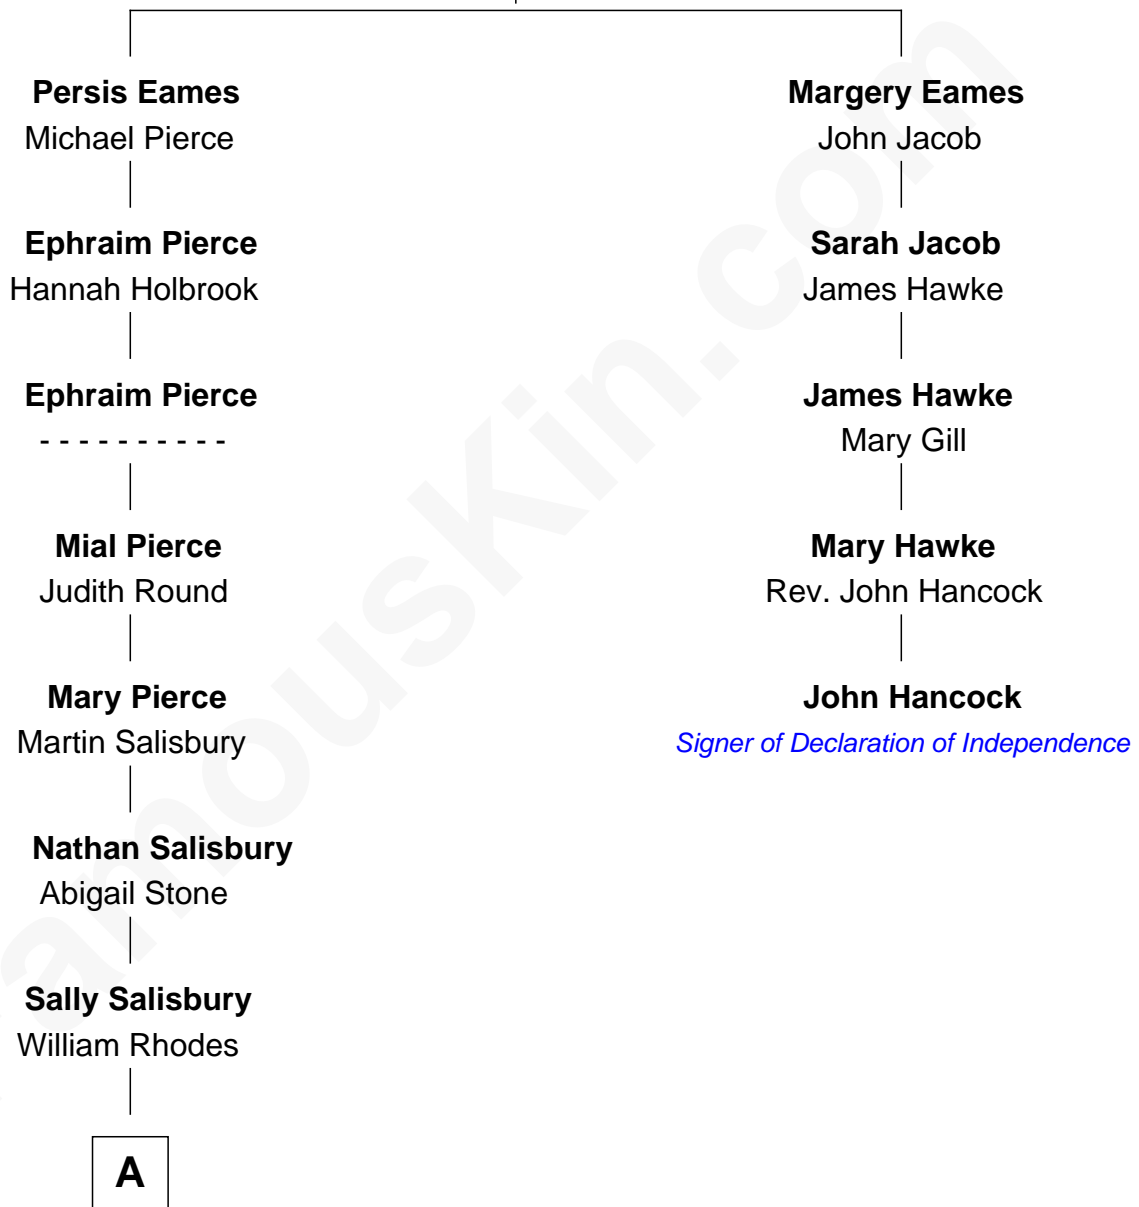

FamousKin.com Relationship Chart of

Sarah Palin

9th Governor of Alaska

4th cousin 8 times removed of

John Hancock

Signer of the Declaration of Independence

Anthony Eames

Margery - - - - -

A

Charles W. Rhodes

Jane Goodrich

Alma Miranda Rhodes

James W. Heath

Charles R. Heath

Alice Adeline Oriel

Charles Francis Heath

Nellie Marie Brandt

Charles Richard Heath

Sarah Sheeran

Sarah Palin

9th Governor of Alaska

FamousKin.com