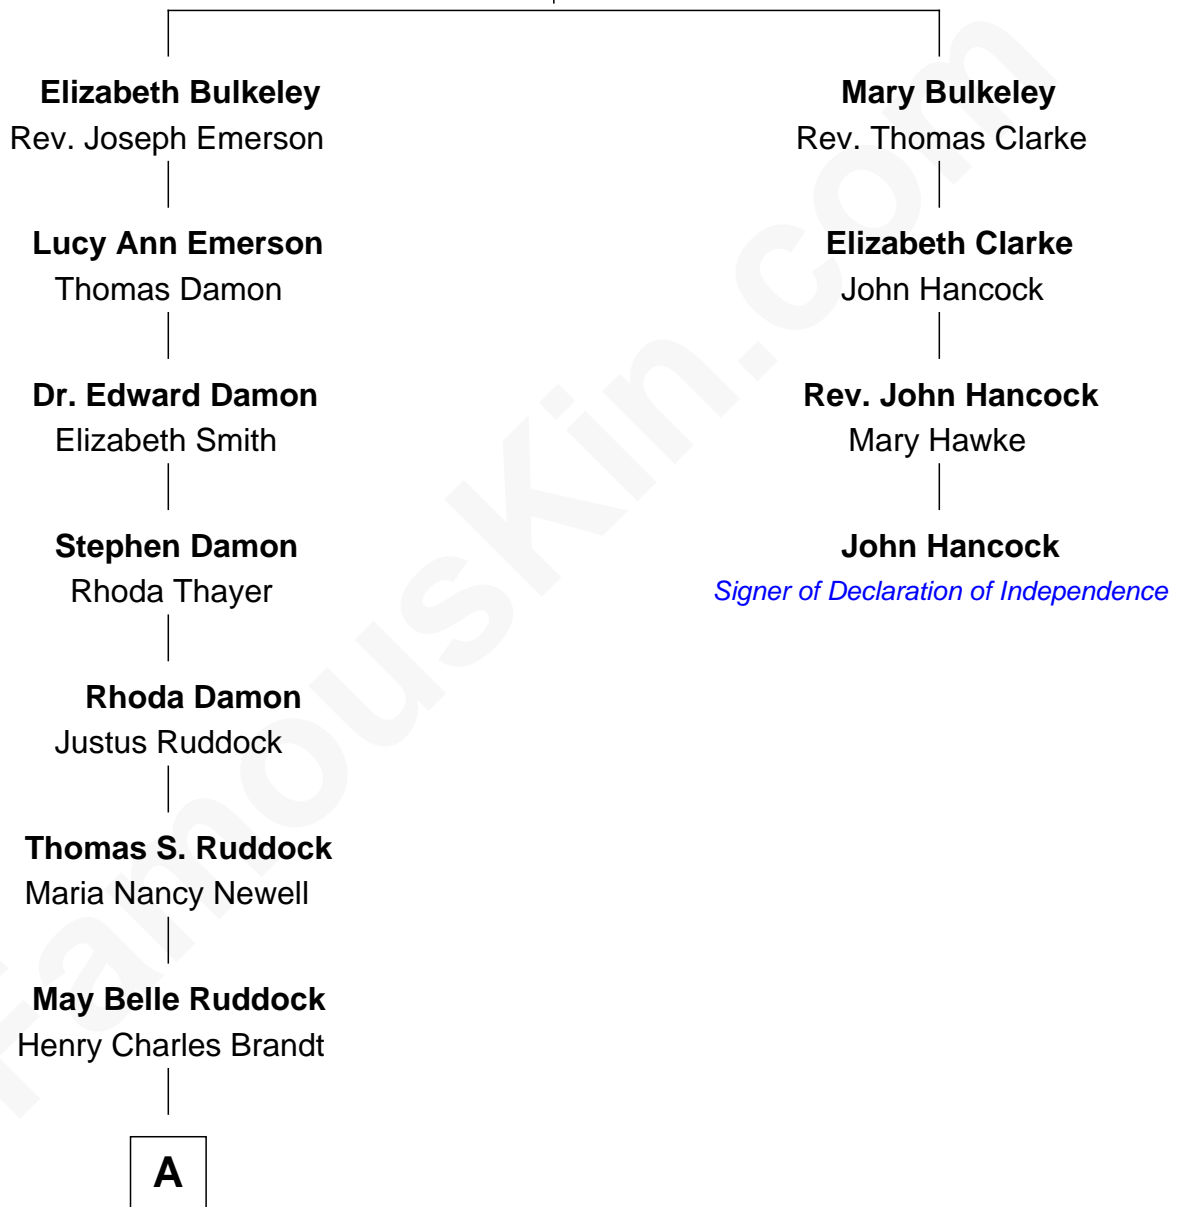

FamousKin.com Relationship Chart of

Sarah Palin

9th Governor of Alaska

3rd cousin 6 times removed of

John Hancock

Signer of the Declaration of Independence

Rev. Edward Bulkeley

Lucian - - - - -

A

—
Nellie Marie Brandt
Charles Francis Heath

—
Charles Richard Heath
Sarah Sheeran

—
Sarah Palin
9th Governor of Alaska

FamousKin.com