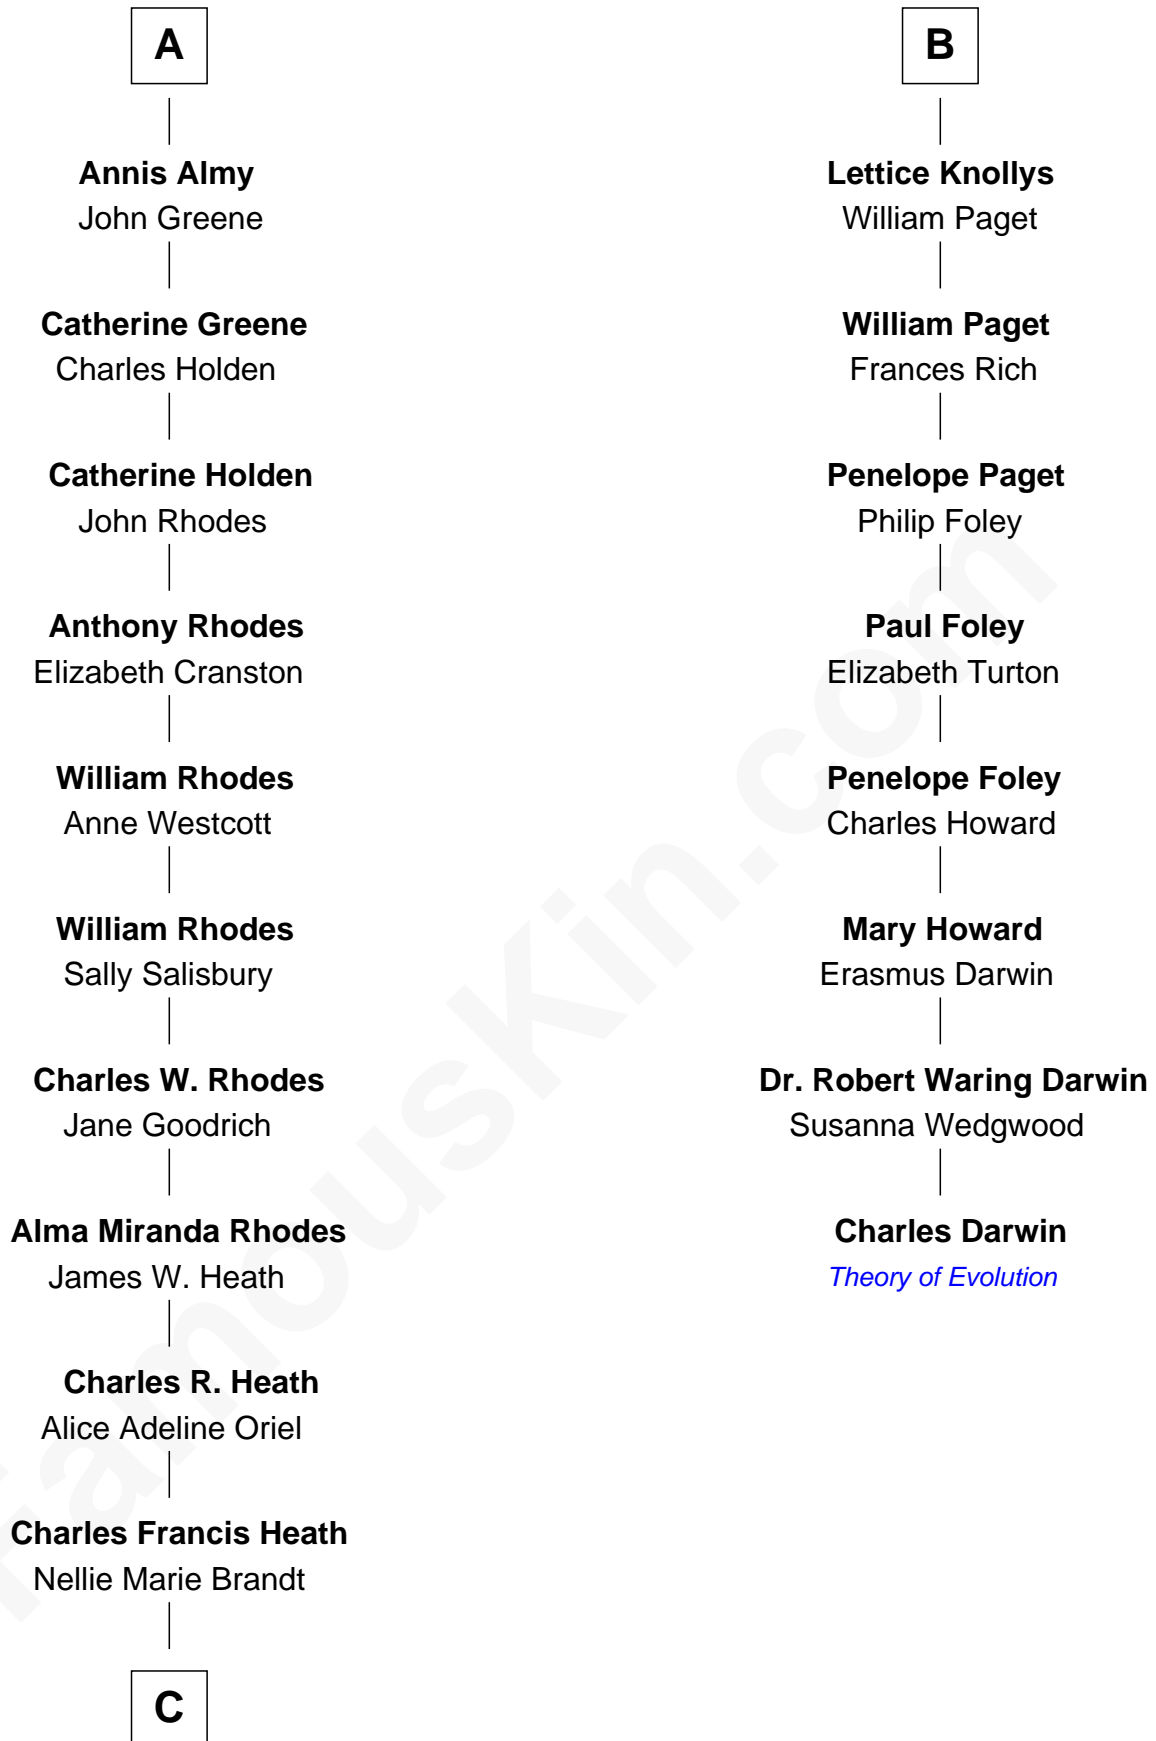

FamousKin.com Relationship Chart of

Sarah Palin

9th Governor of Alaska

14th cousin 4 times removed of

Charles Darwin

Theory of Evolution

Katherine Pabenham

with husband
Sir Thomas Aylesbury

with husband
Sir William Cheney

Eleanor Aylesbury
Sir Humphrey Stafford

Sir Laurence Cheney
Elizabeth Cokayne

Humphrey Stafford
Katherine Fray

Elizabeth Cheney
Sir Frederick Tilney

Sir Humphrey Stafford
Margaret Fogge

Elizabeth Tilney
Sir Thomas Howard

Sir Humphrey Stafford
Margaret Tame

Elizabeth Howard
Thomas Boleyn

Ellen Stafford
Thomas Barlow

Mary Boleyn
Sir William Carey

Stafford Barlow

Catherine Carey
Sir Francis Knollys

Audrey Barlow
William Almy

Henry Knollys
Margaret Cave

A

B

C

Charles Richard Heath

Sarah Sheeran

Sarah Palin