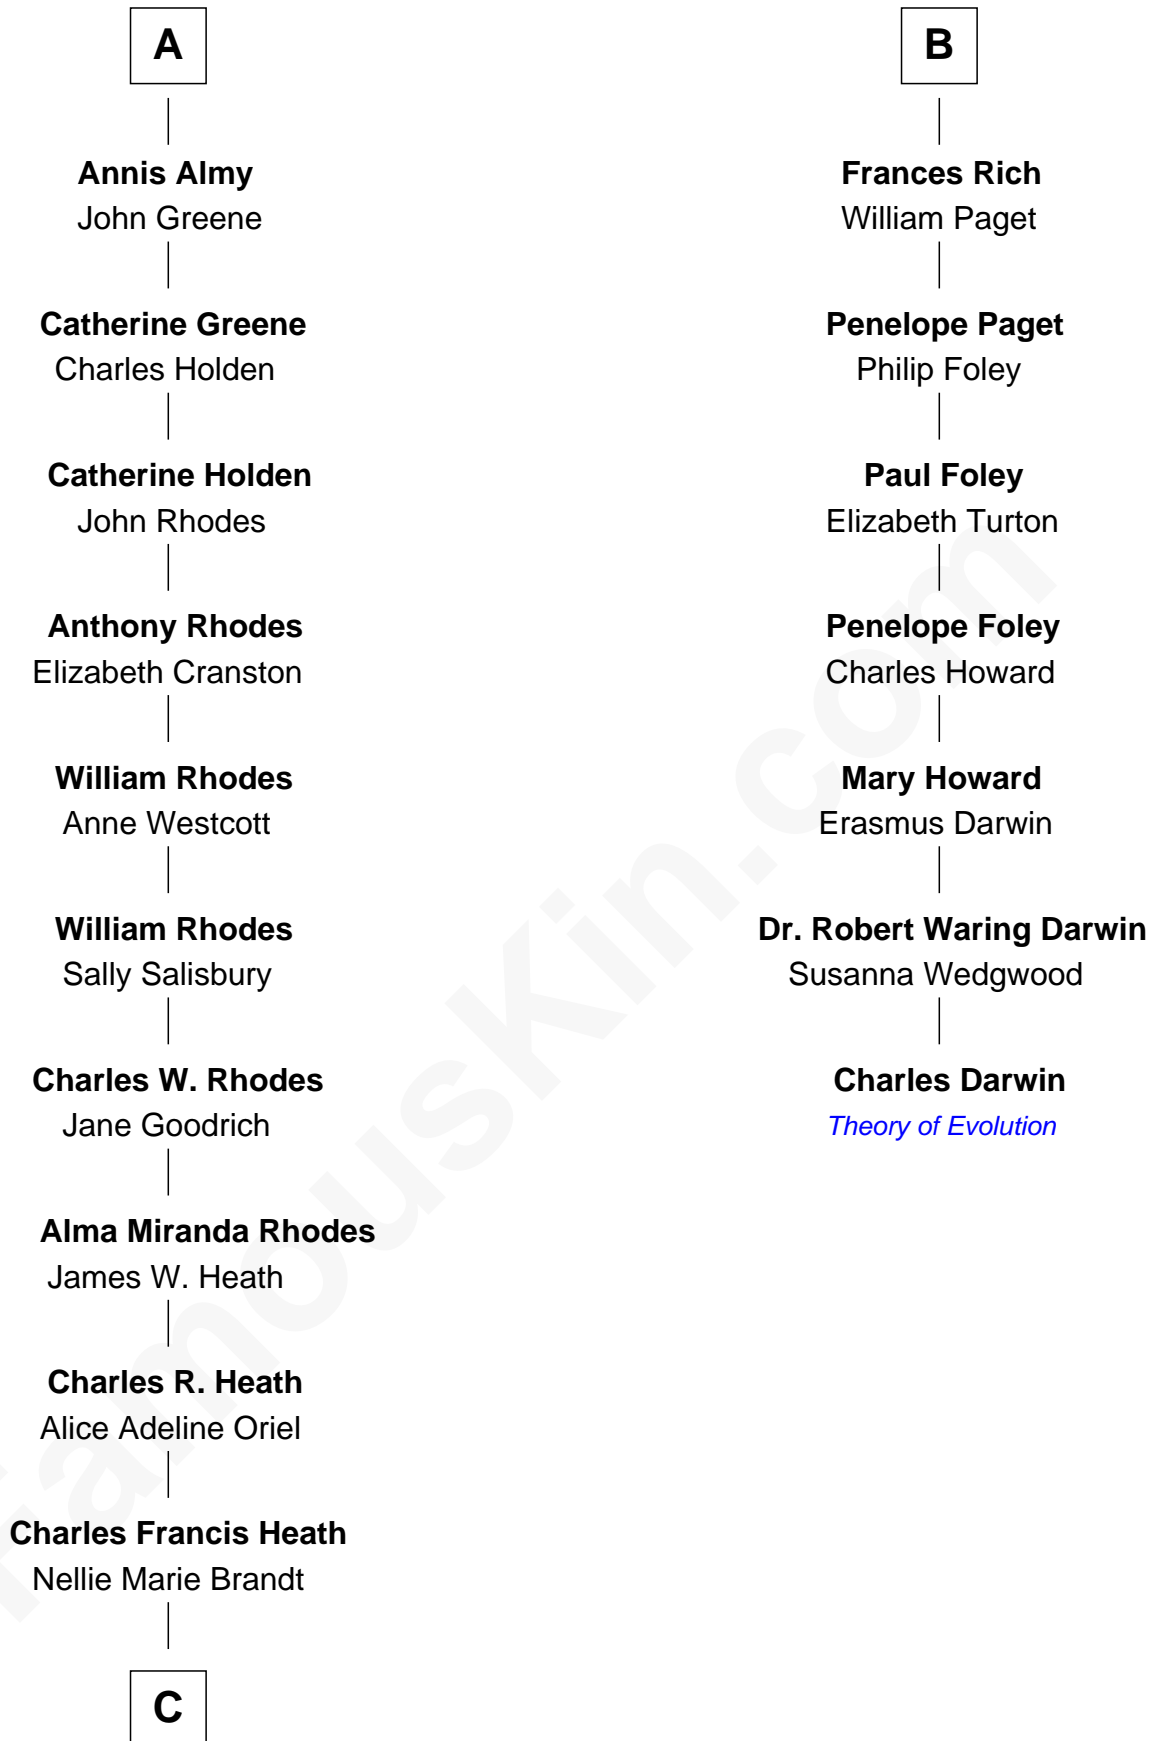

# FamousKin.com Relationship Chart of

**Sarah Palin**

*9th Governor of Alaska*

13th cousin 5 times removed of

**Charles Darwin**

*Theory of Evolution*

**Richard Woodville**

Joan Bedlisgate

**C**

—  
**Charles Richard Heath**

Sarah Sheeran

—  
**Sarah Palin**

*9th Governor of Alaska*

FamousKin.com