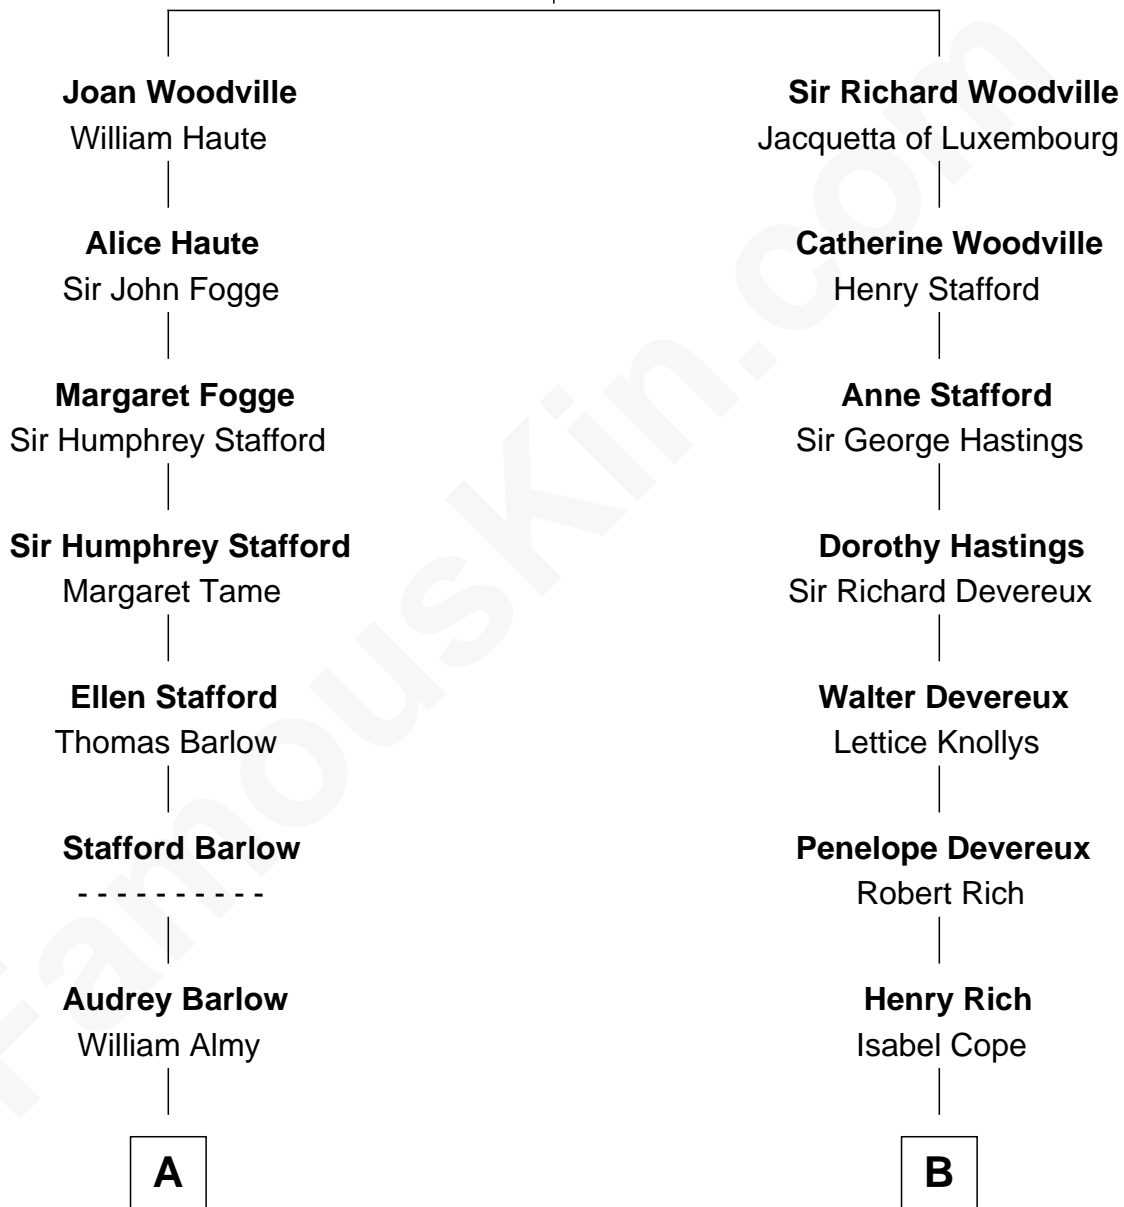

# FamousKin.com Relationship Chart of

**Sarah Palin**

*9th Governor of Alaska*

13th cousin 5 times removed of

**Charles Darwin**

*Theory of Evolution*

**Richard Woodville**

Joan Bedlisgate

**C**

—  
**Charles Richard Heath**

Sarah Sheeran

—  
**Sarah Palin**

*9th Governor of Alaska*

FamousKin.com