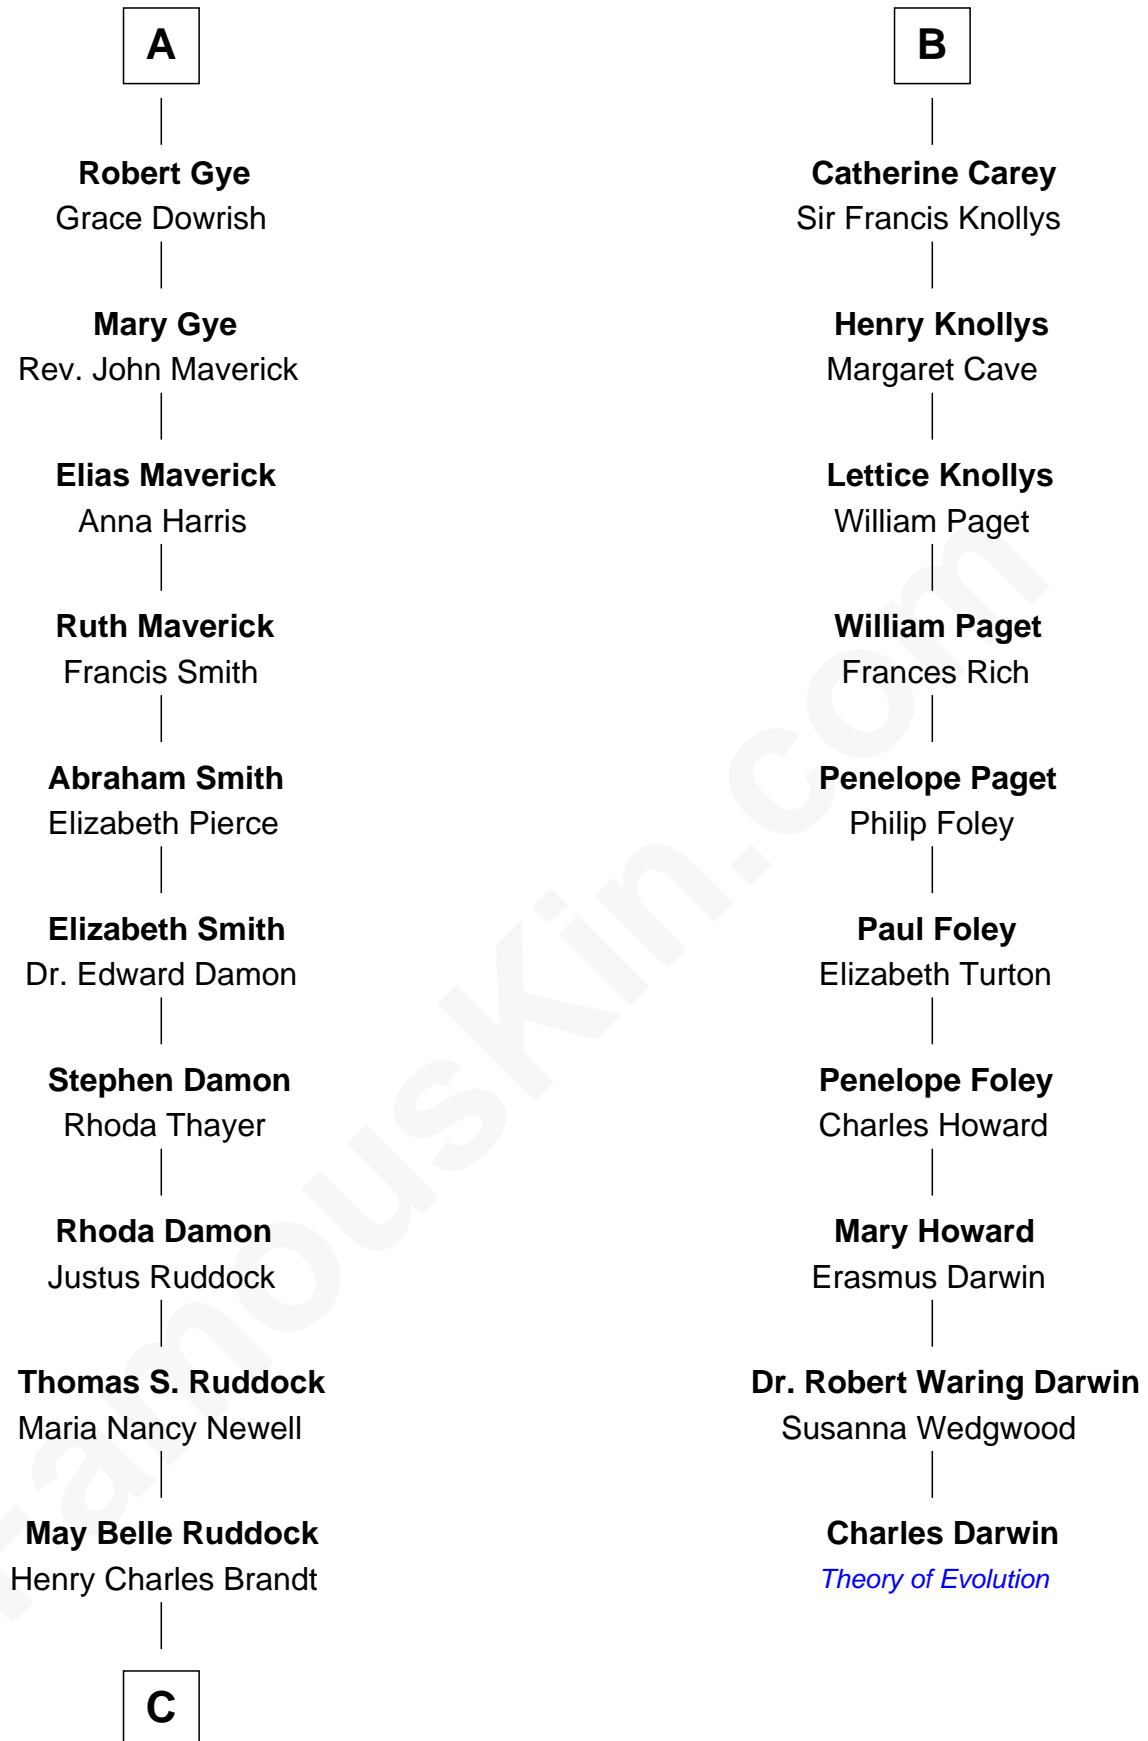

FamousKin.com Relationship Chart of

Sarah Palin

9th Governor of Alaska

16th cousin 3 times removed of

Charles Darwin

Theory of Evolution

Henry Plantagenet

Maud de Chaworth

C

Nellie Marie Brandt
Charles Francis Heath

Charles Richard Heath
Sarah Sheeran

Sarah Palin
9th Governor of Alaska

FamousKin.com