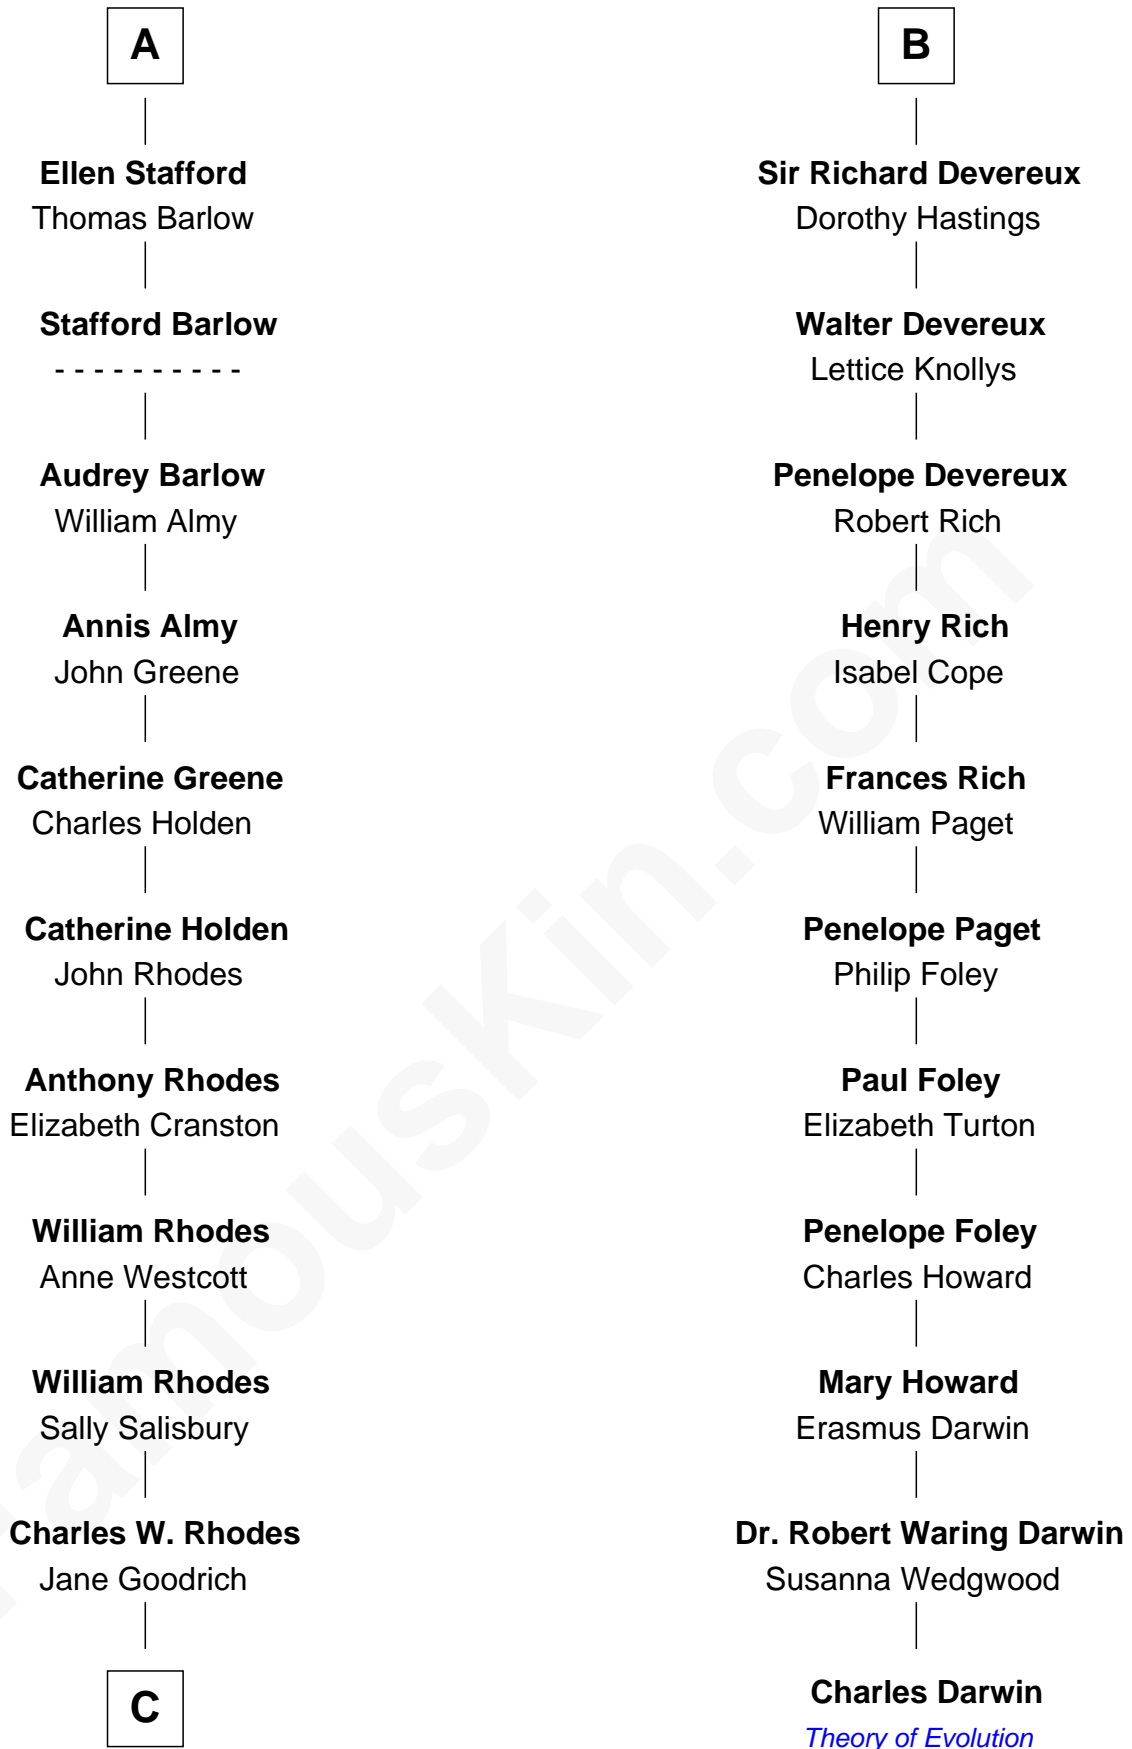

FamousKin.com Relationship Chart of

Sarah Palin

9th Governor of Alaska

17th cousin 4 times removed of

Charles Darwin

Theory of Evolution

C

—
Alma Miranda Rhodes

James W. Heath

—
Charles R. Heath

Alice Adeline Oriel

—
Charles Francis Heath

Nellie Marie Brandt

—
Charles Richard Heath

Sarah Sheeran

—
Sarah Palin

9th Governor of Alaska

FamousKin.com