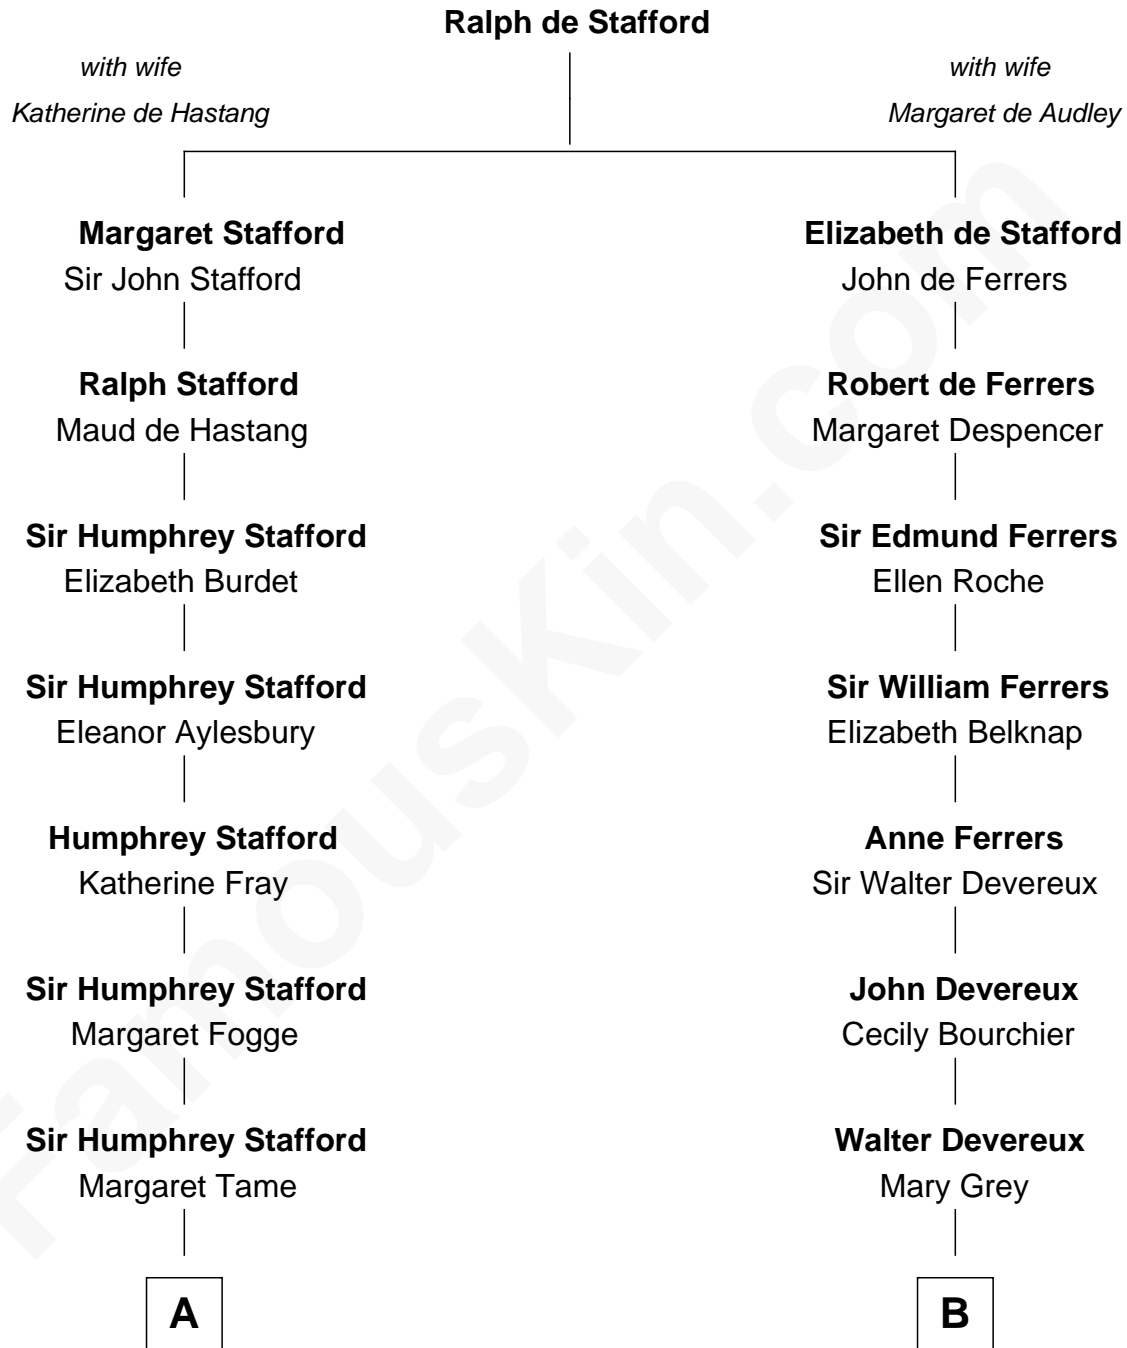

FamousKin.com Relationship Chart of

Sarah Palin

9th Governor of Alaska

17th cousin 4 times removed of

Charles Darwin

Theory of Evolution

C

—
Alma Miranda Rhodes

James W. Heath

—
Charles R. Heath

Alice Adeline Oriel

—
Charles Francis Heath

Nellie Marie Brandt

—
Charles Richard Heath

Sarah Sheeran

—
Sarah Palin

9th Governor of Alaska

FamousKin.com