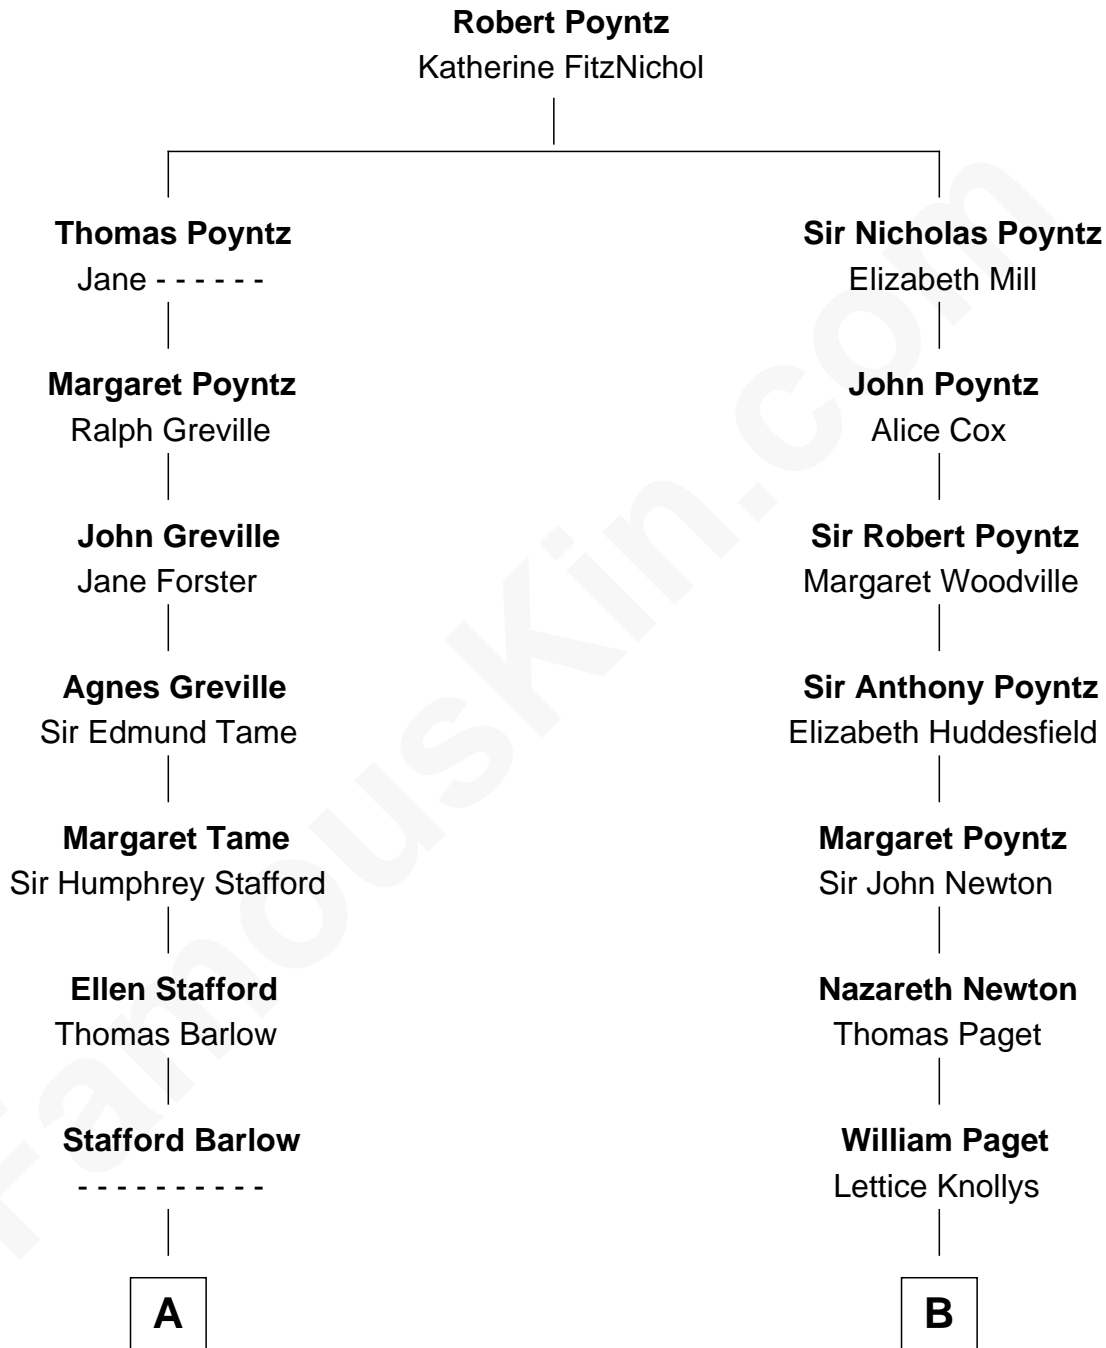

# FamousKin.com Relationship Chart of

**Sarah Palin**

*9th Governor of Alaska*

13th cousin 6 times removed of

**Charles Darwin**

*Theory of Evolution*

**C**

—  
**Charles Francis Heath**

Nellie Marie Brandt

—  
**Charles Richard Heath**

Sarah Sheeran

—  
**Sarah Palin**

*9th Governor of Alaska*

FamousKin.com