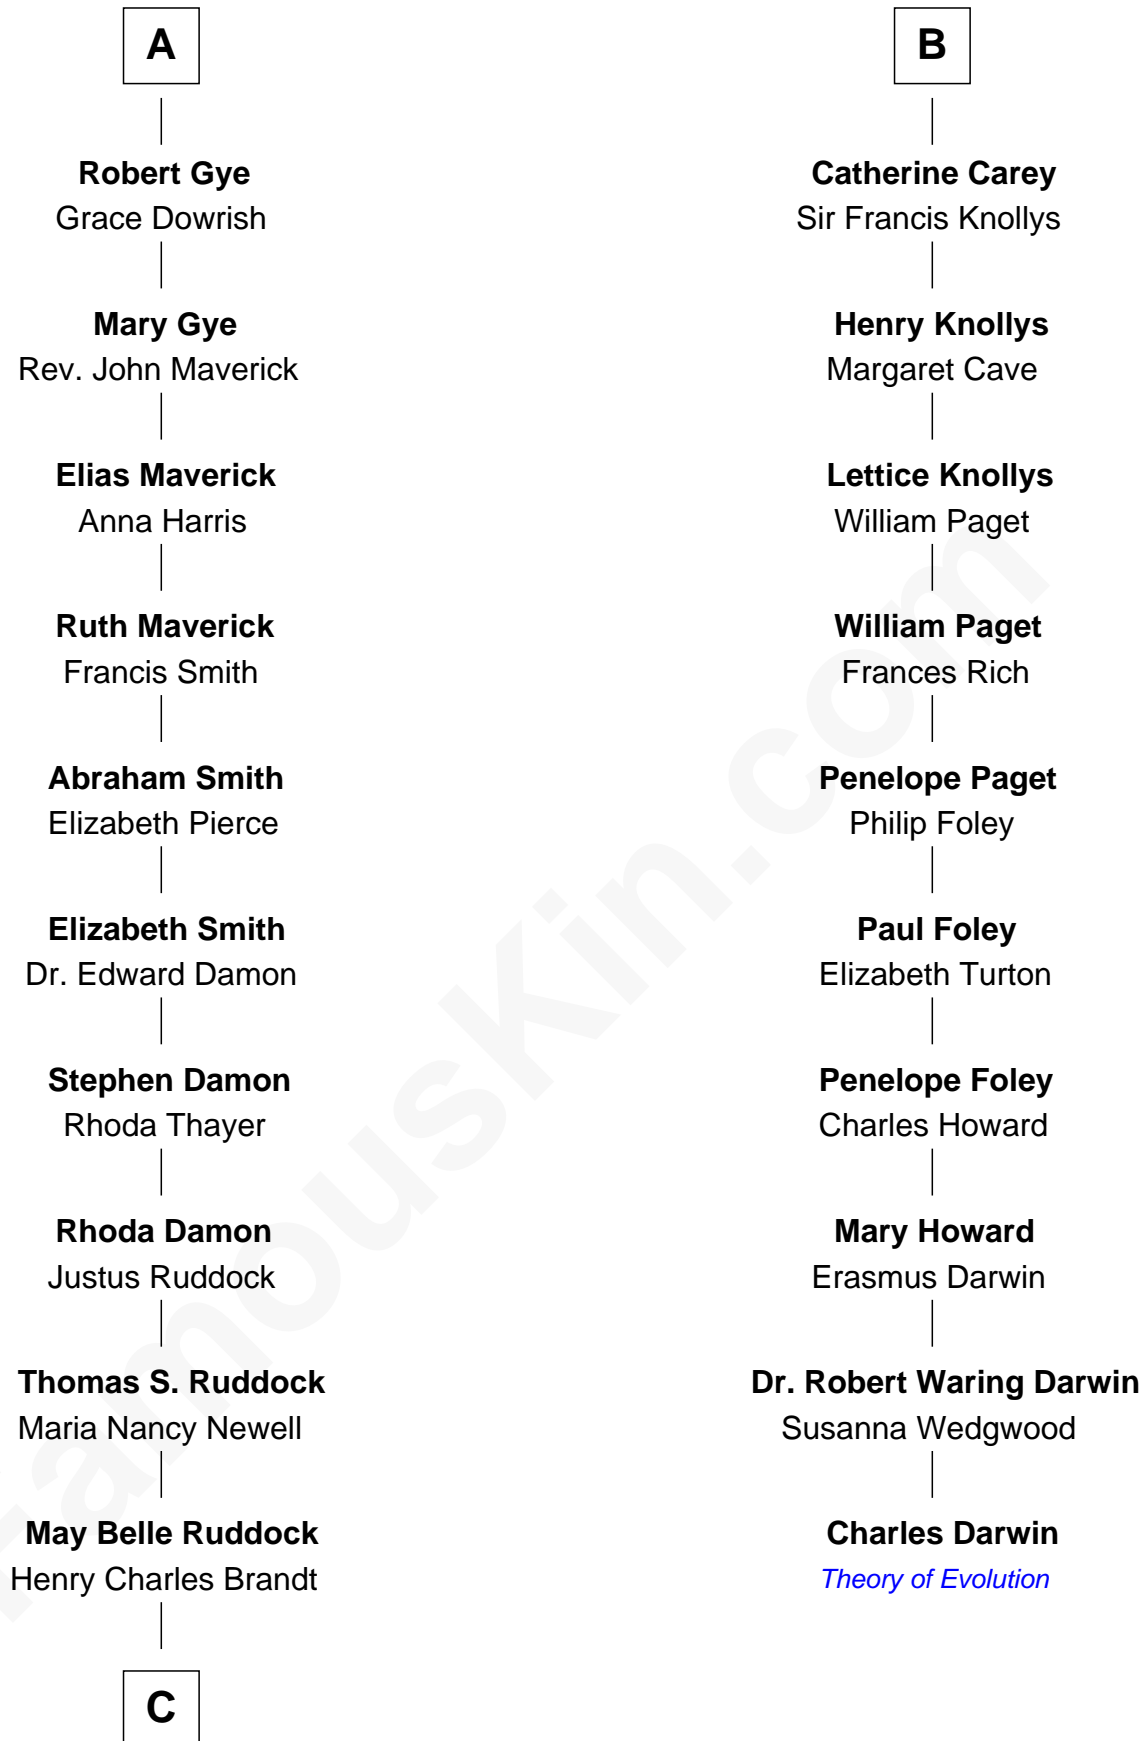

FamousKin.com Relationship Chart of

Sarah Palin

9th Governor of Alaska

16th cousin 3 times removed of

Charles Darwin

Theory of Evolution

Edmund Fitzalan

Alice de Warenne

Richard Fitzalan
Eleanor Plantagenet

John Fitzalan
Eleanor Maltravers

Joan Fitzalan
Sir William Echyngnam

Joan Echyngnam
Sir John Bayntun

Henry Bayntun

Jane Bayntun
Thomas Prowse

Mary Prowse
John Gye

A

Richard Fitzalan
Eleanor Plantagenet

Alice Fitzalan
Sir Thomas de Holand

Margaret de Holand
Sir John Beaufort

Edmund Beaufort
Eleanor Beauchamp

Eleanor Beaufort
Sir Robert Spencer

Margaret Spencer
Sir Thomas Carey

Sir William Carey
Mary Boleyn

B

C

Nellie Marie Brandt
Charles Francis Heath

Charles Richard Heath
Sarah Sheeran

Sarah Palin
9th Governor of Alaska

FamousKin.com