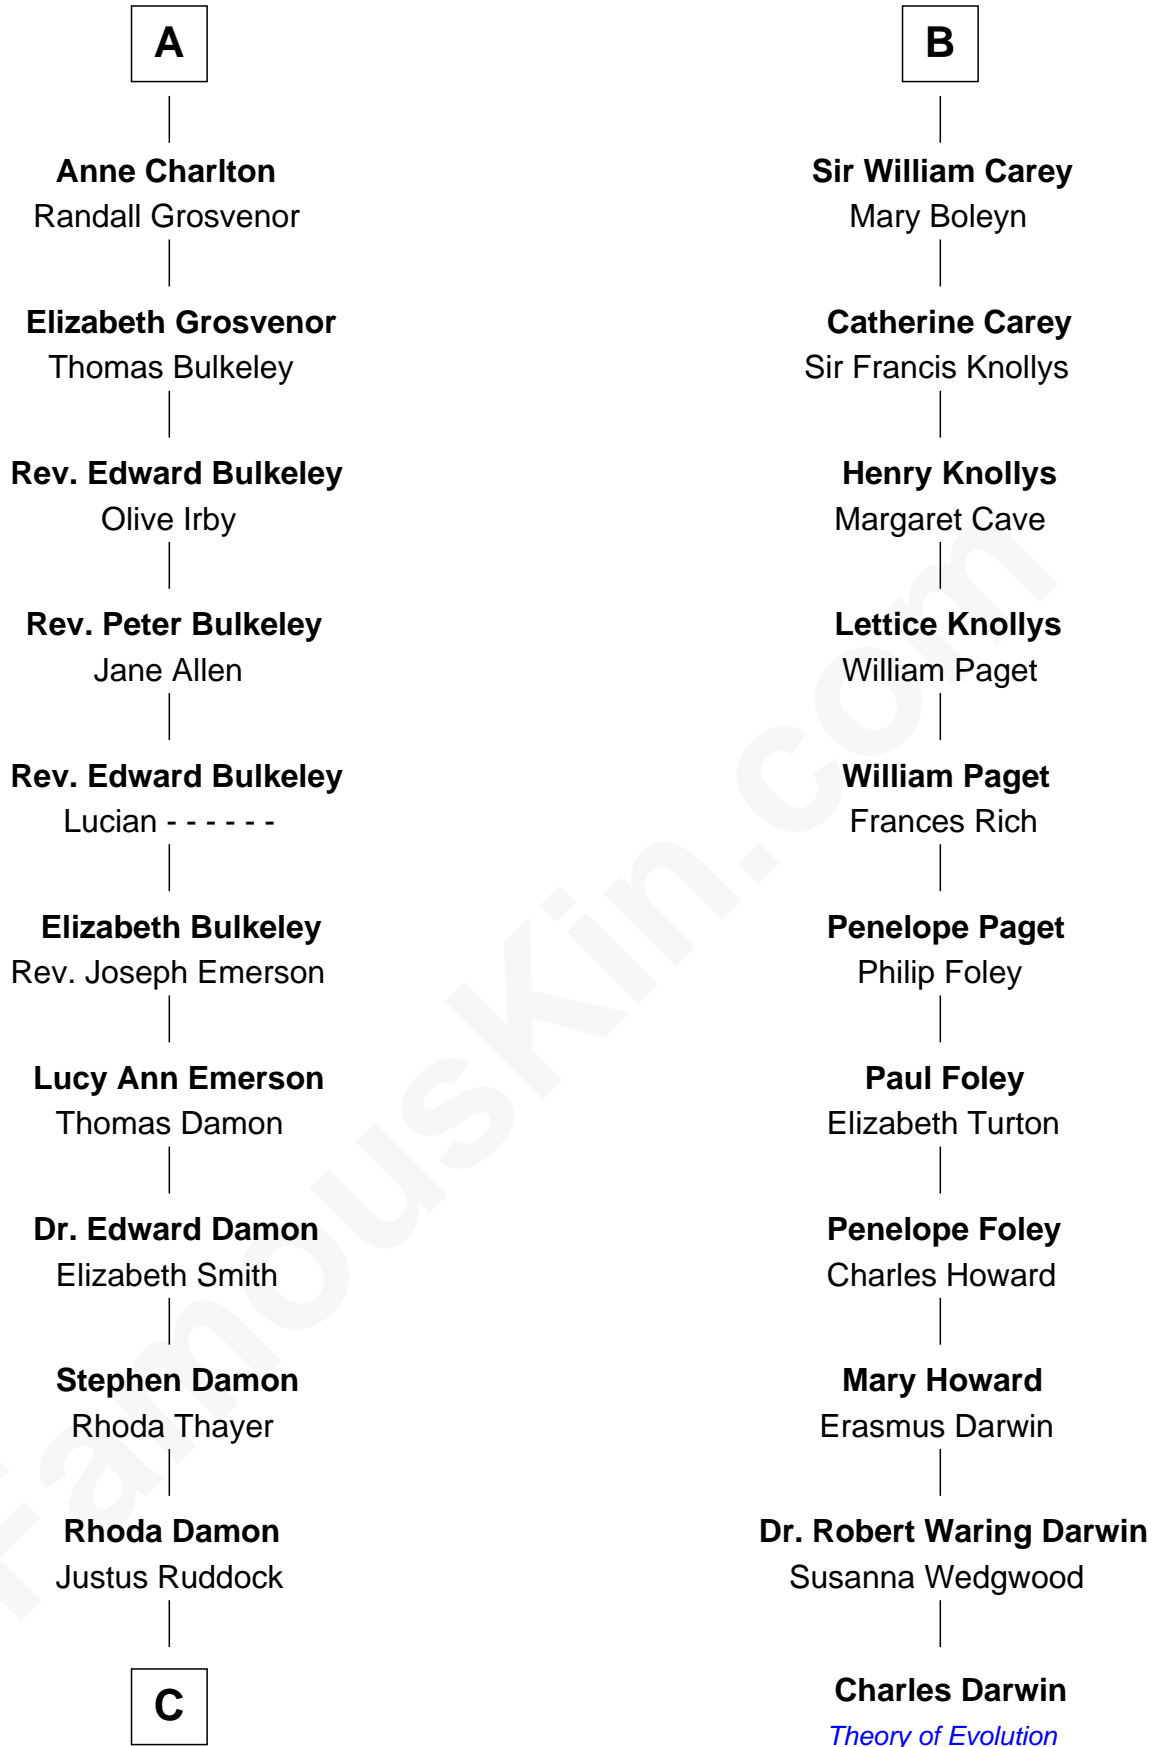

FamousKin.com Relationship Chart of

Sarah Palin

9th Governor of Alaska

17th cousin 4 times removed of

Charles Darwin

Theory of Evolution

Sir Alan la Zouche

Eleanor de Segrave

C

Thomas S. Ruddock

Maria Nancy Newell

May Belle Ruddock

Henry Charles Brandt

Nellie Marie Brandt

Charles Francis Heath

Charles Richard Heath

Sarah Sheeran

Sarah Palin

9th Governor of Alaska

FamousKin.com