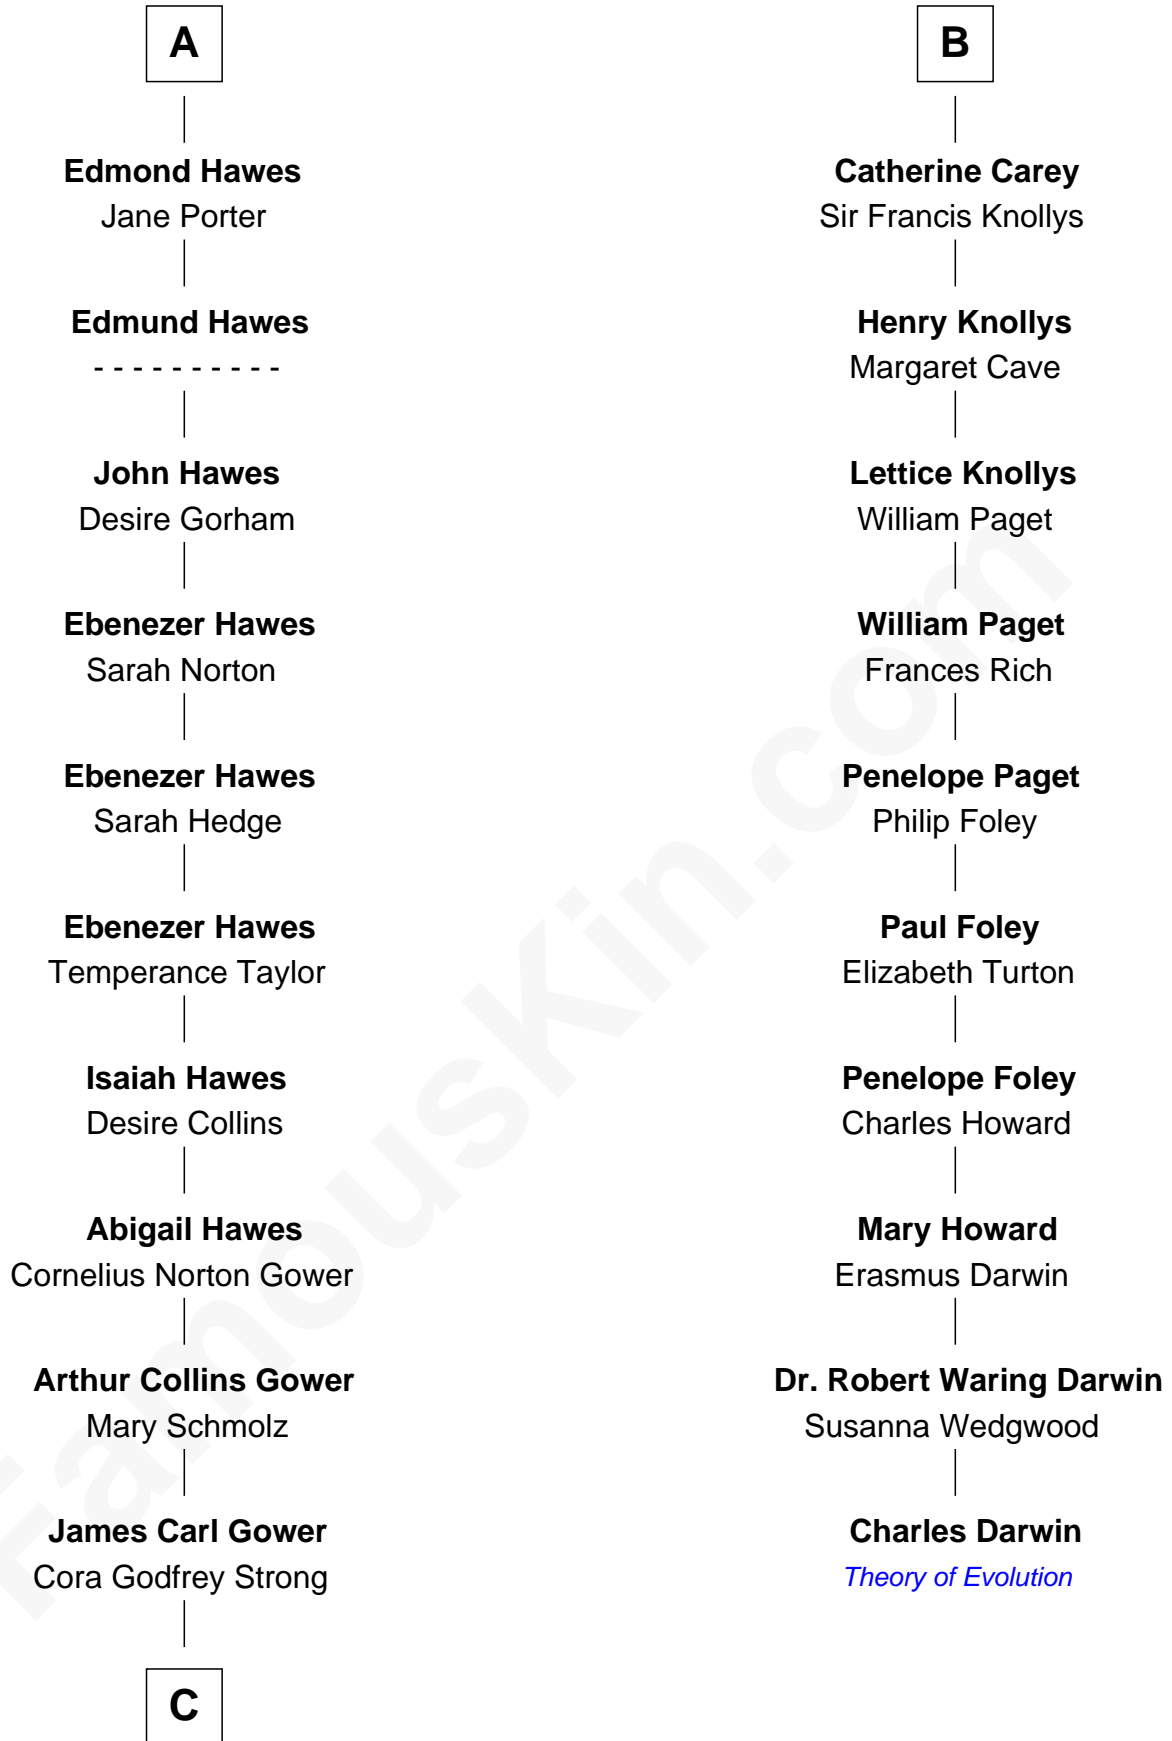

FamousKin.com Relationship Chart of

Sarah Palin

9th Governor of Alaska

16th cousin 3 times removed of

Charles Darwin

Theory of Evolution

Sir John Howard

Alice de Bois

A

Sir Robert Howard
Margaret de Scales

Sir John Howard
Alice Tendring

Sir Robert Howard
Margaret Mowbray

Sir John Howard
Katherine Moleyns

Sir Thomas Howard
Elizabeth Tilney

Elizabeth Howard
Thomas Boleyn

Mary Boleyn
Sir William Carey

B

C

—
Helen Louise Gower
Clement James Sheeran

—
Sarah Sheeran
Charles Richard Heath

—
Sarah Palin
9th Governor of Alaska

FamousKin.com