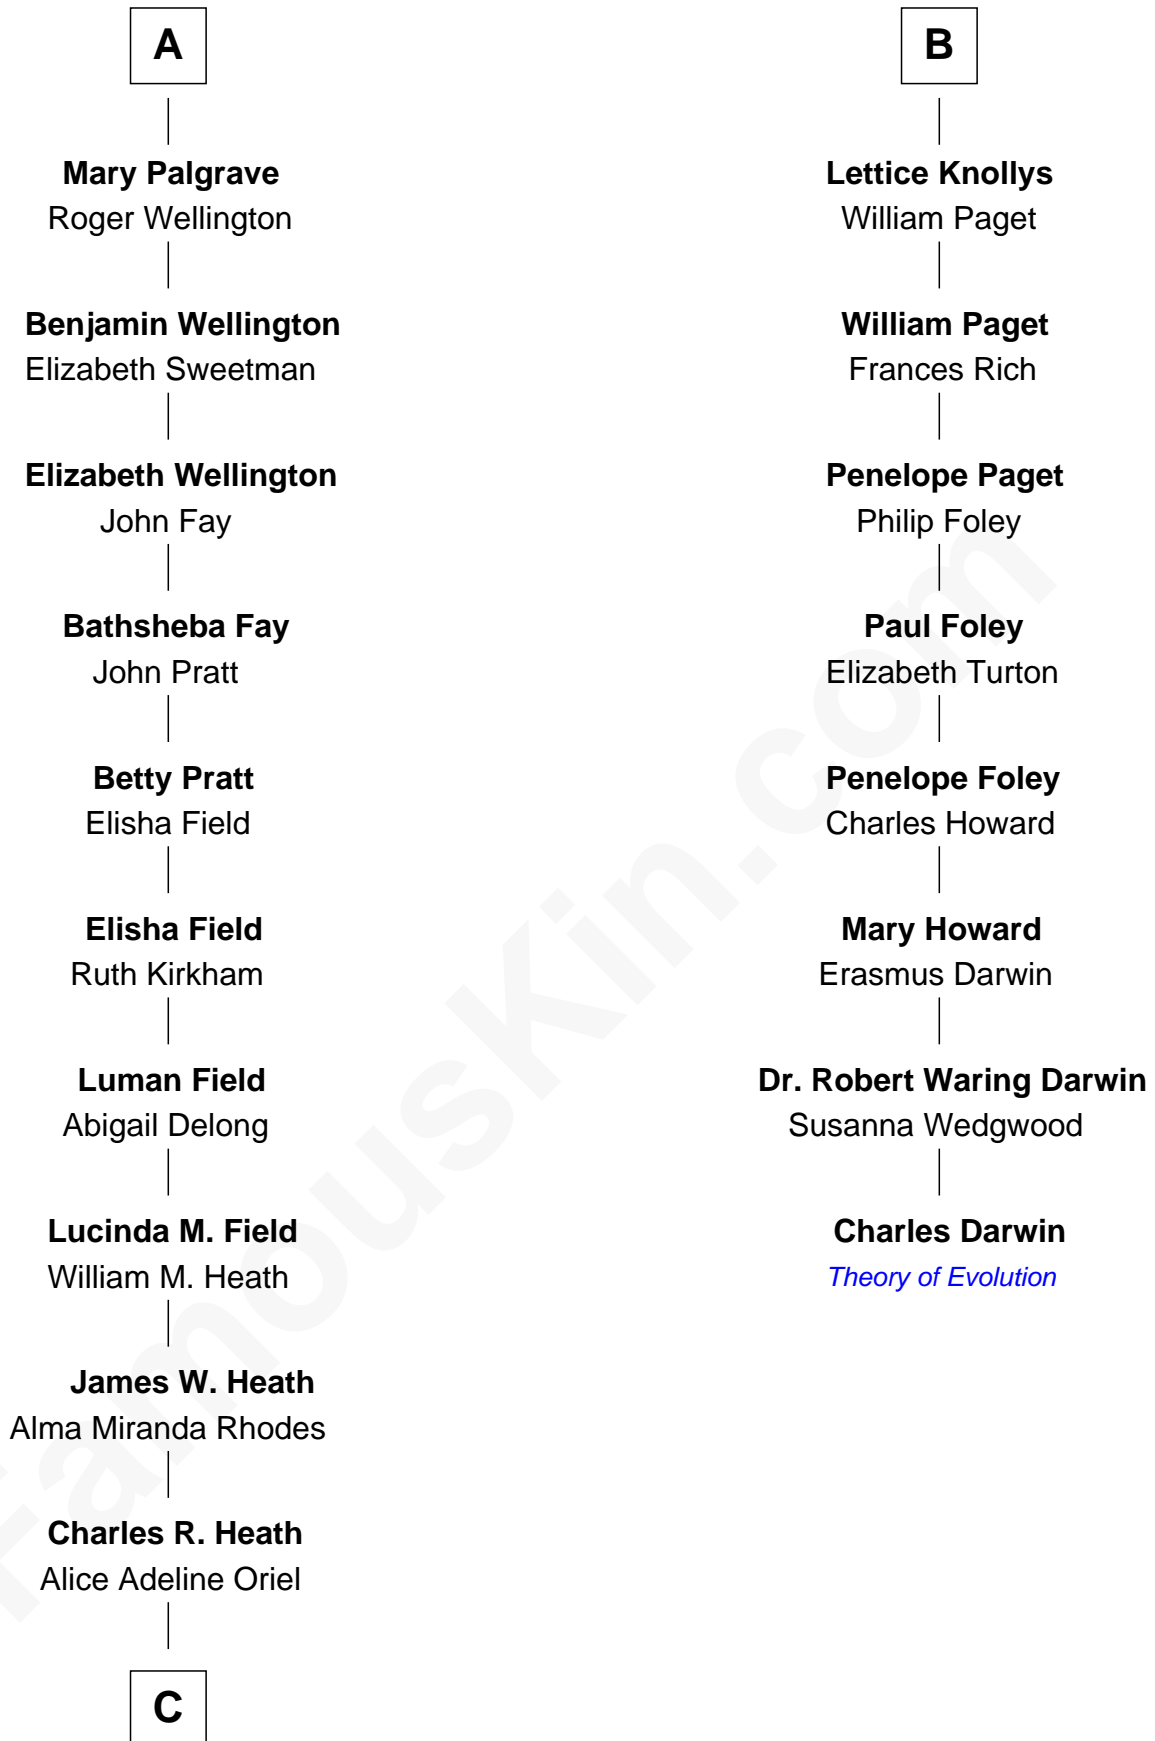

# FamousKin.com

## Relationship Chart of Sarah Palin

9th Governor of Alaska

14th cousin 5 times removed of

**Charles Darwin**  
Theory of Evolution

**C**

—  
**Charles Francis Heath**

Nellie Marie Brandt

—  
**Charles Richard Heath**

Sarah Sheeran

—  
**Sarah Palin**

*9th Governor of Alaska*

FamousKin.com