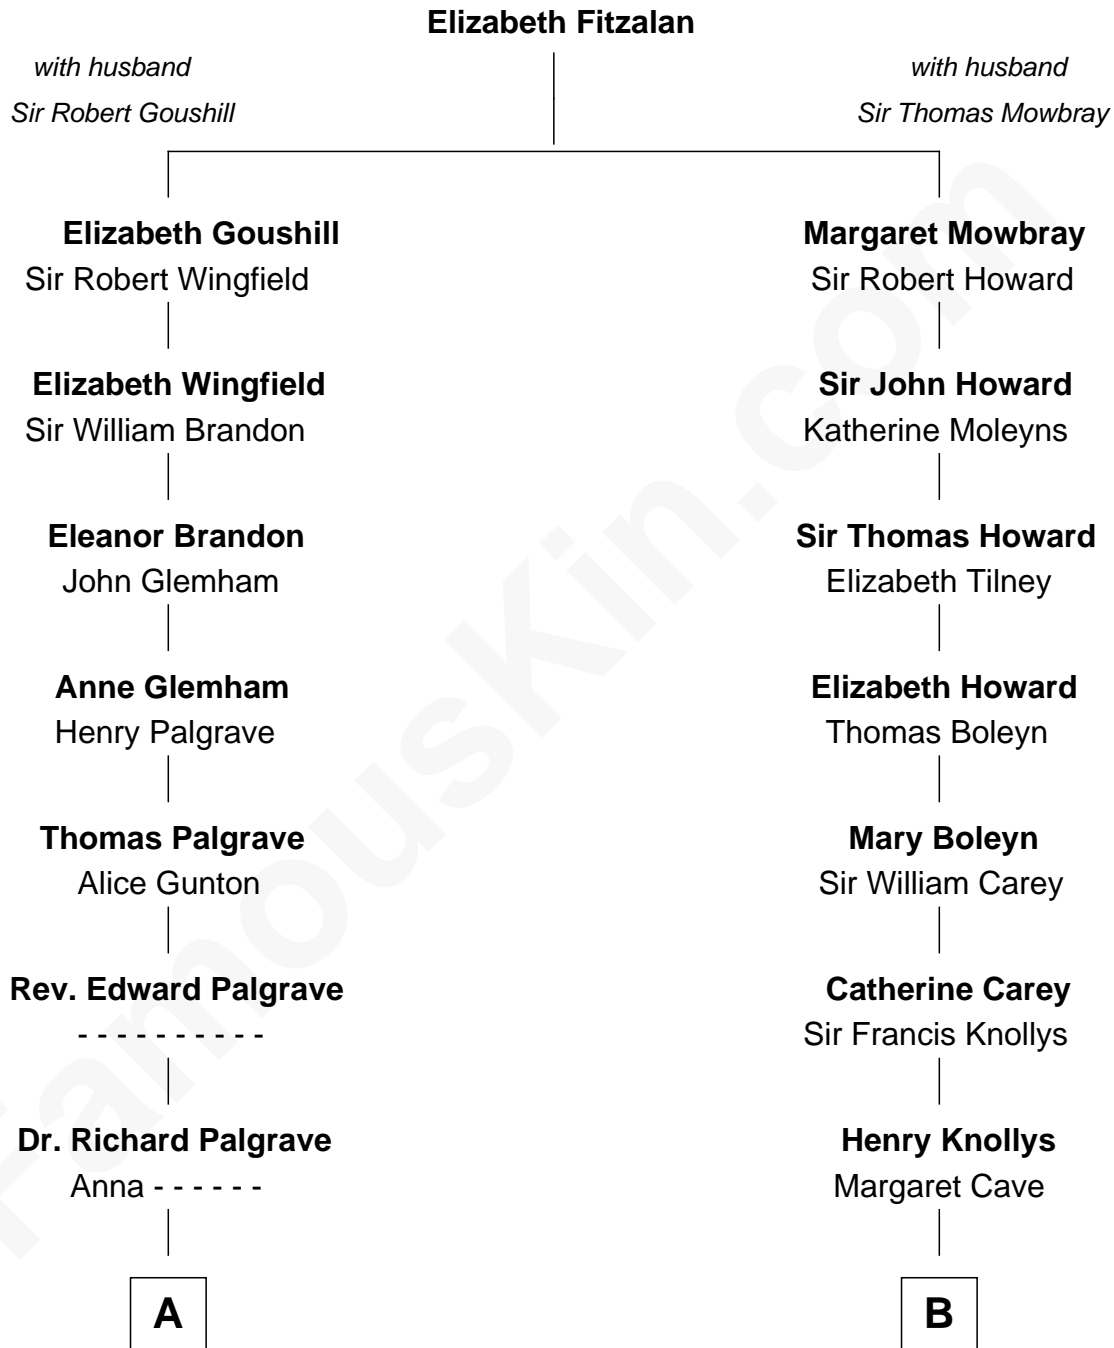

# FamousKin.com

## Relationship Chart of Sarah Palin

9th Governor of Alaska

14th cousin 5 times removed of

**Charles Darwin**  
Theory of Evolution

**C**

—  
**Charles Francis Heath**

Nellie Marie Brandt

—  
**Charles Richard Heath**

Sarah Sheeran

—  
**Sarah Palin**

*9th Governor of Alaska*

FamousKin.com