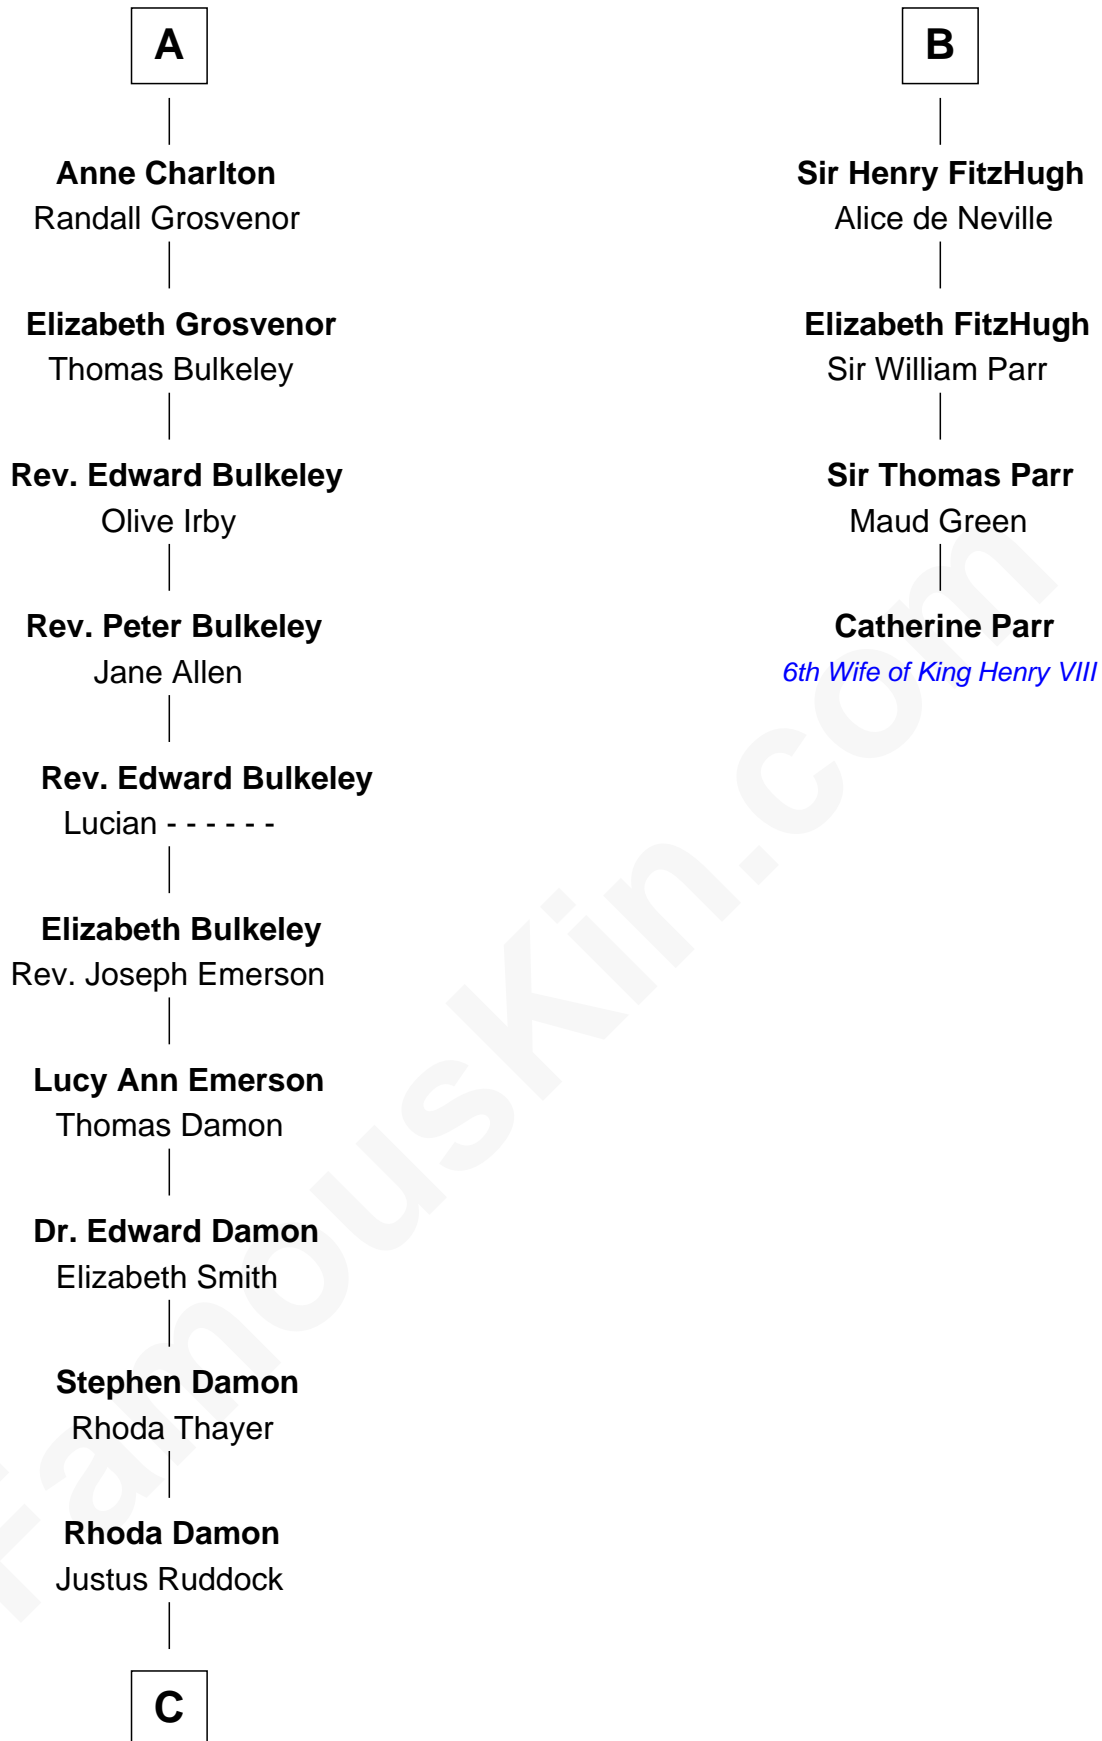

## Relationship Chart of Sarah Palin

9th Governor of Alaska

10th cousin 11 times removed of

**Catherine Parr**

6th Wife of King Henry VIII

**Sir Roger de Somery**

Nichole d'Aubenev

**Maud de Somery**  
Sir Henry de Erdington

**Sir Henry de Erdington**  
Joan de Wolvey

**Sir Giles de Erdington**  
Elizabeth de Tolthorpe

**Margaret de Erdington**  
Sir Roger Corbet

**Sir Robert Corbet**  
Margaret - - - - -

**Mary Corbet**  
Robert Charlton

**Richard Charlton**  
Elizabeth Mainwaring

**A**

**Joan de Somery**  
John IV le Strange

**John V le Strange**  
Maud de Walton

**John VI le Strange**  
Iseult - - - - -

**Roger le Strange**  
Maud - - - - -

**Sir Roger le Strange**  
Aline Fitzalan

**Lucy le Strange**  
Sir William Willoughby

**Margery Willoughby**  
Sir William FitzHugh

**B**

**C**

Thomas S. Ruddock

Maria Nancy Newell

May Belle Ruddock