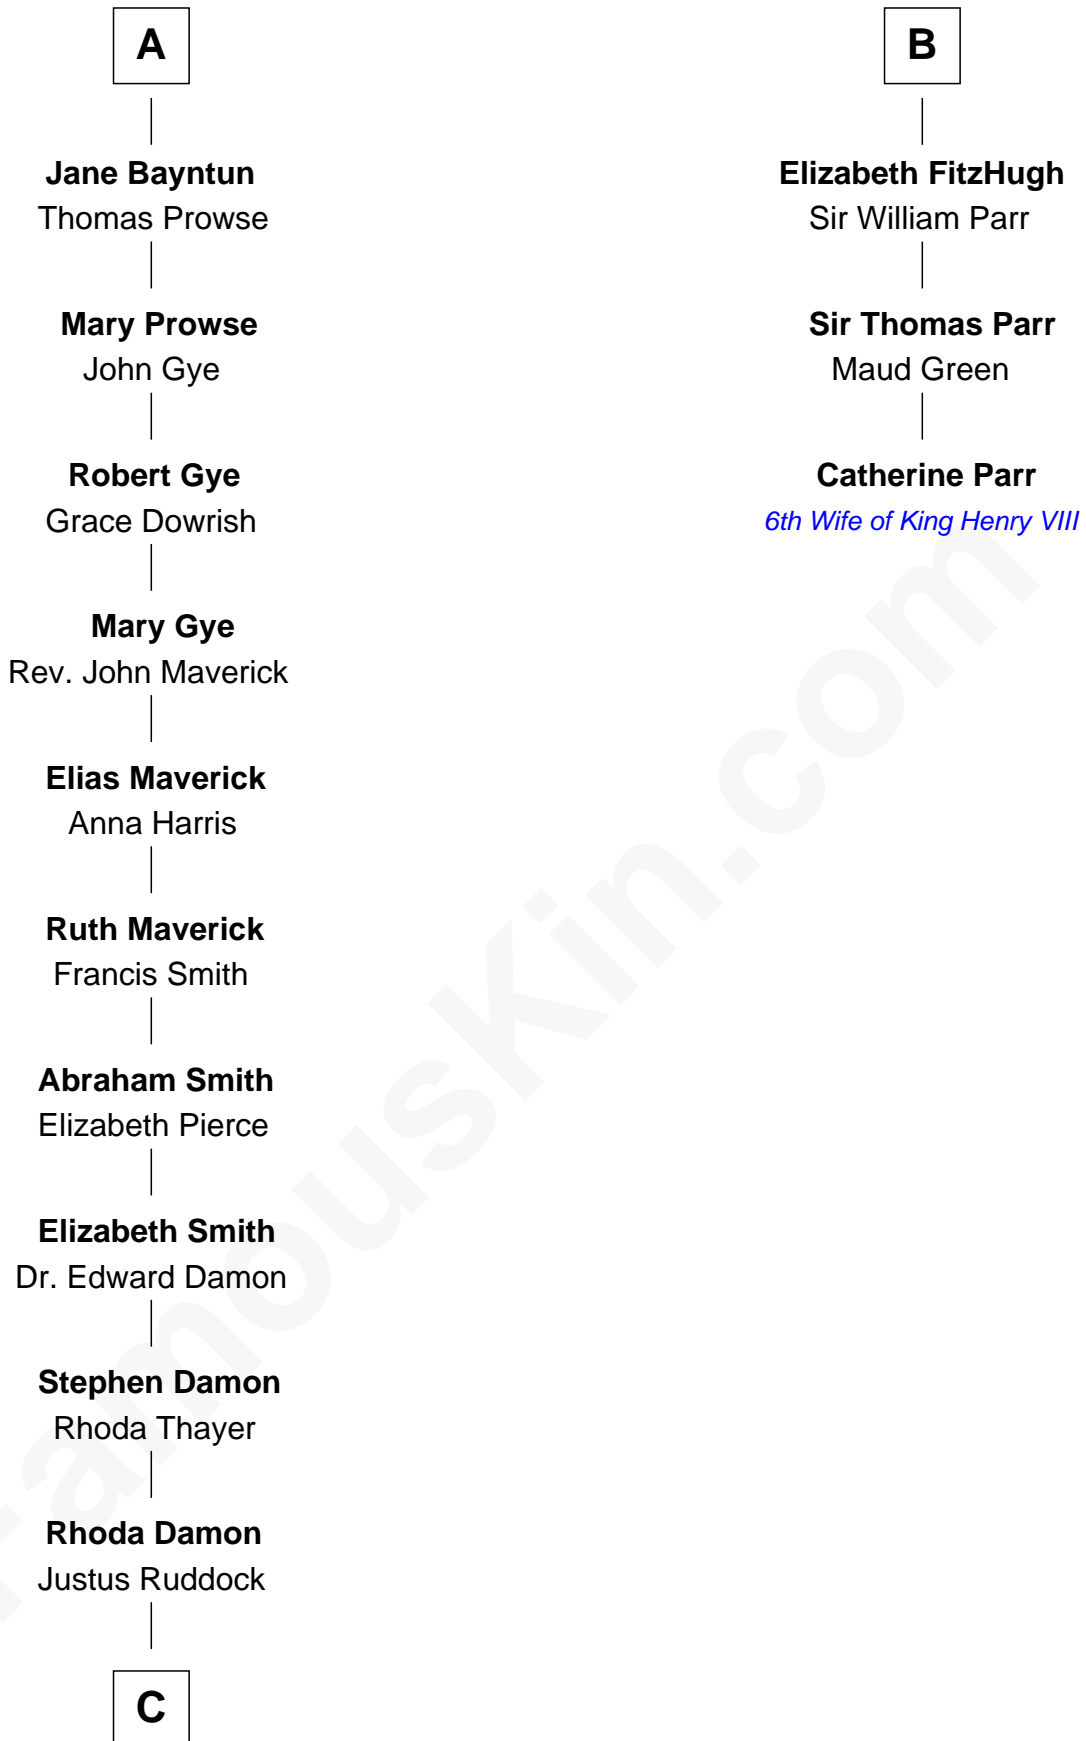

FamousKin.com

Relationship Chart of Sarah Palin

9th Governor of Alaska

9th cousin 12 times removed of

Catherine Parr

6th Wife of King Henry VIII

C

Thomas S. Ruddock