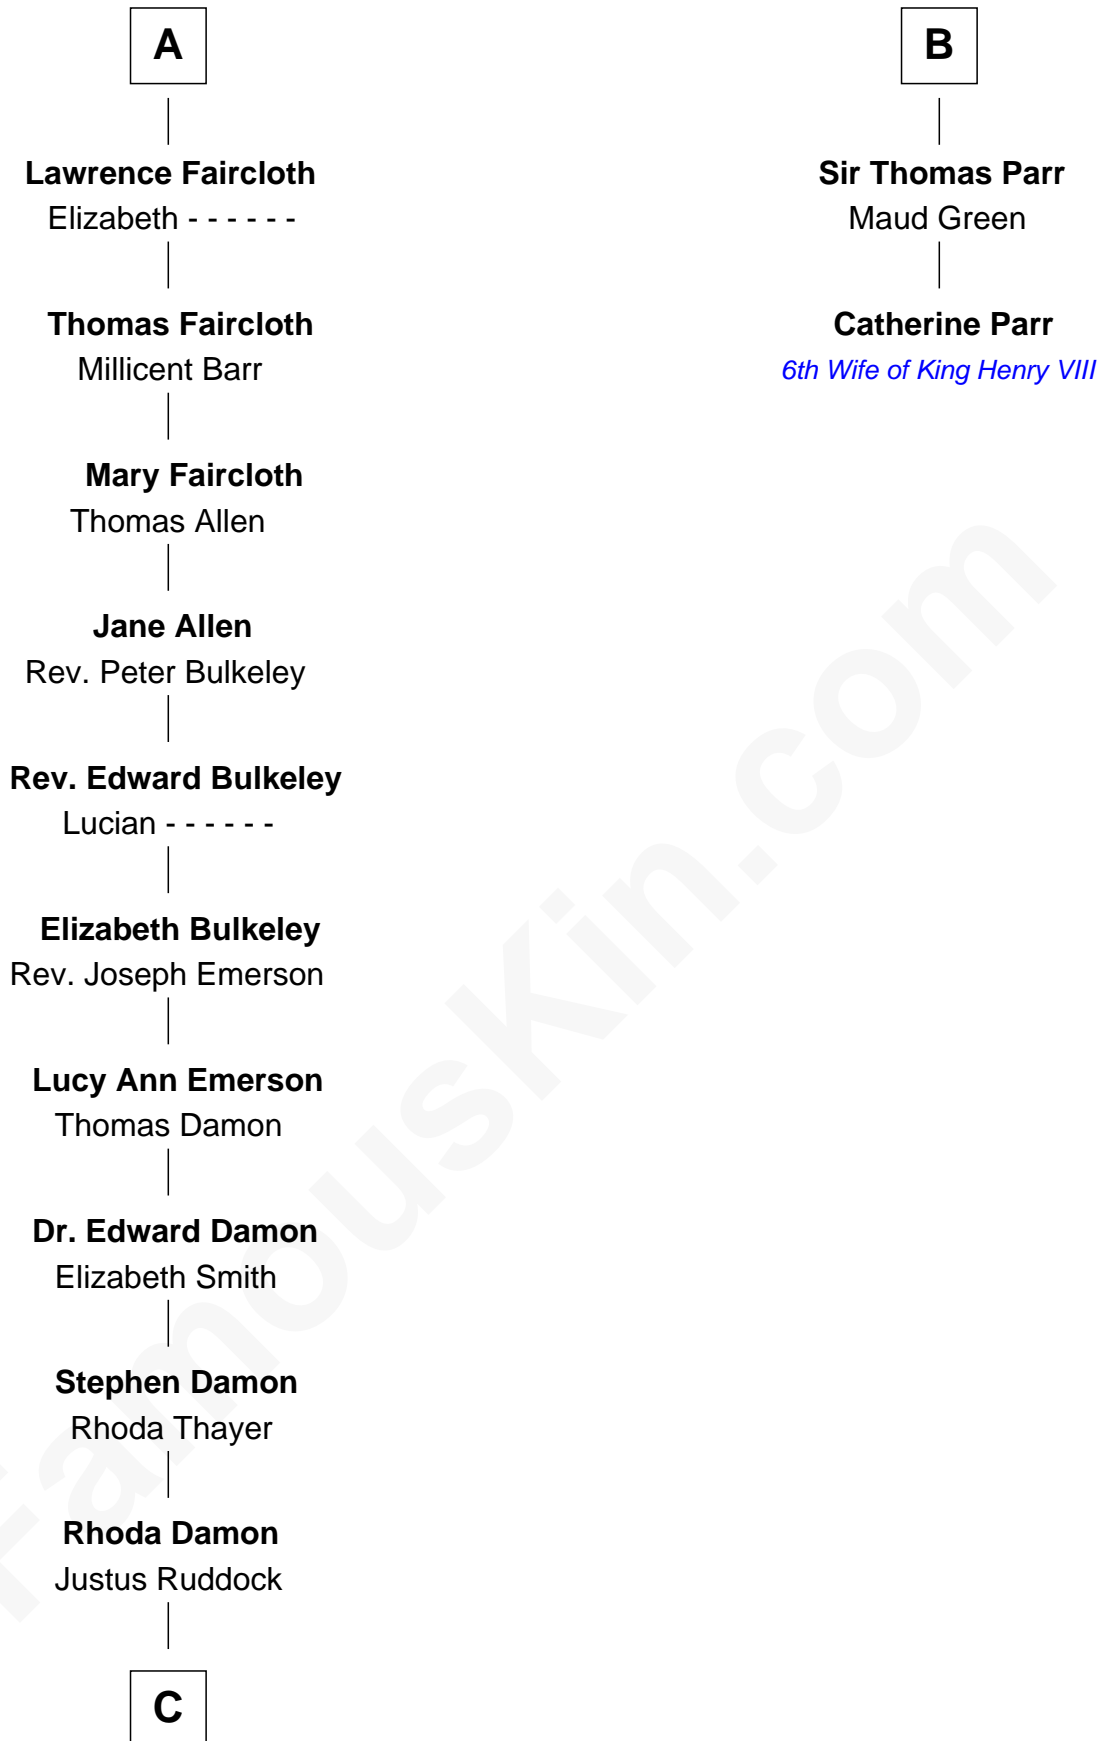

FamousKin.com

Relationship Chart of

Sarah Palin

9th Governor of Alaska

8th cousin 13 times removed of

Catherine Parr

6th Wife of King Henry VIII

C