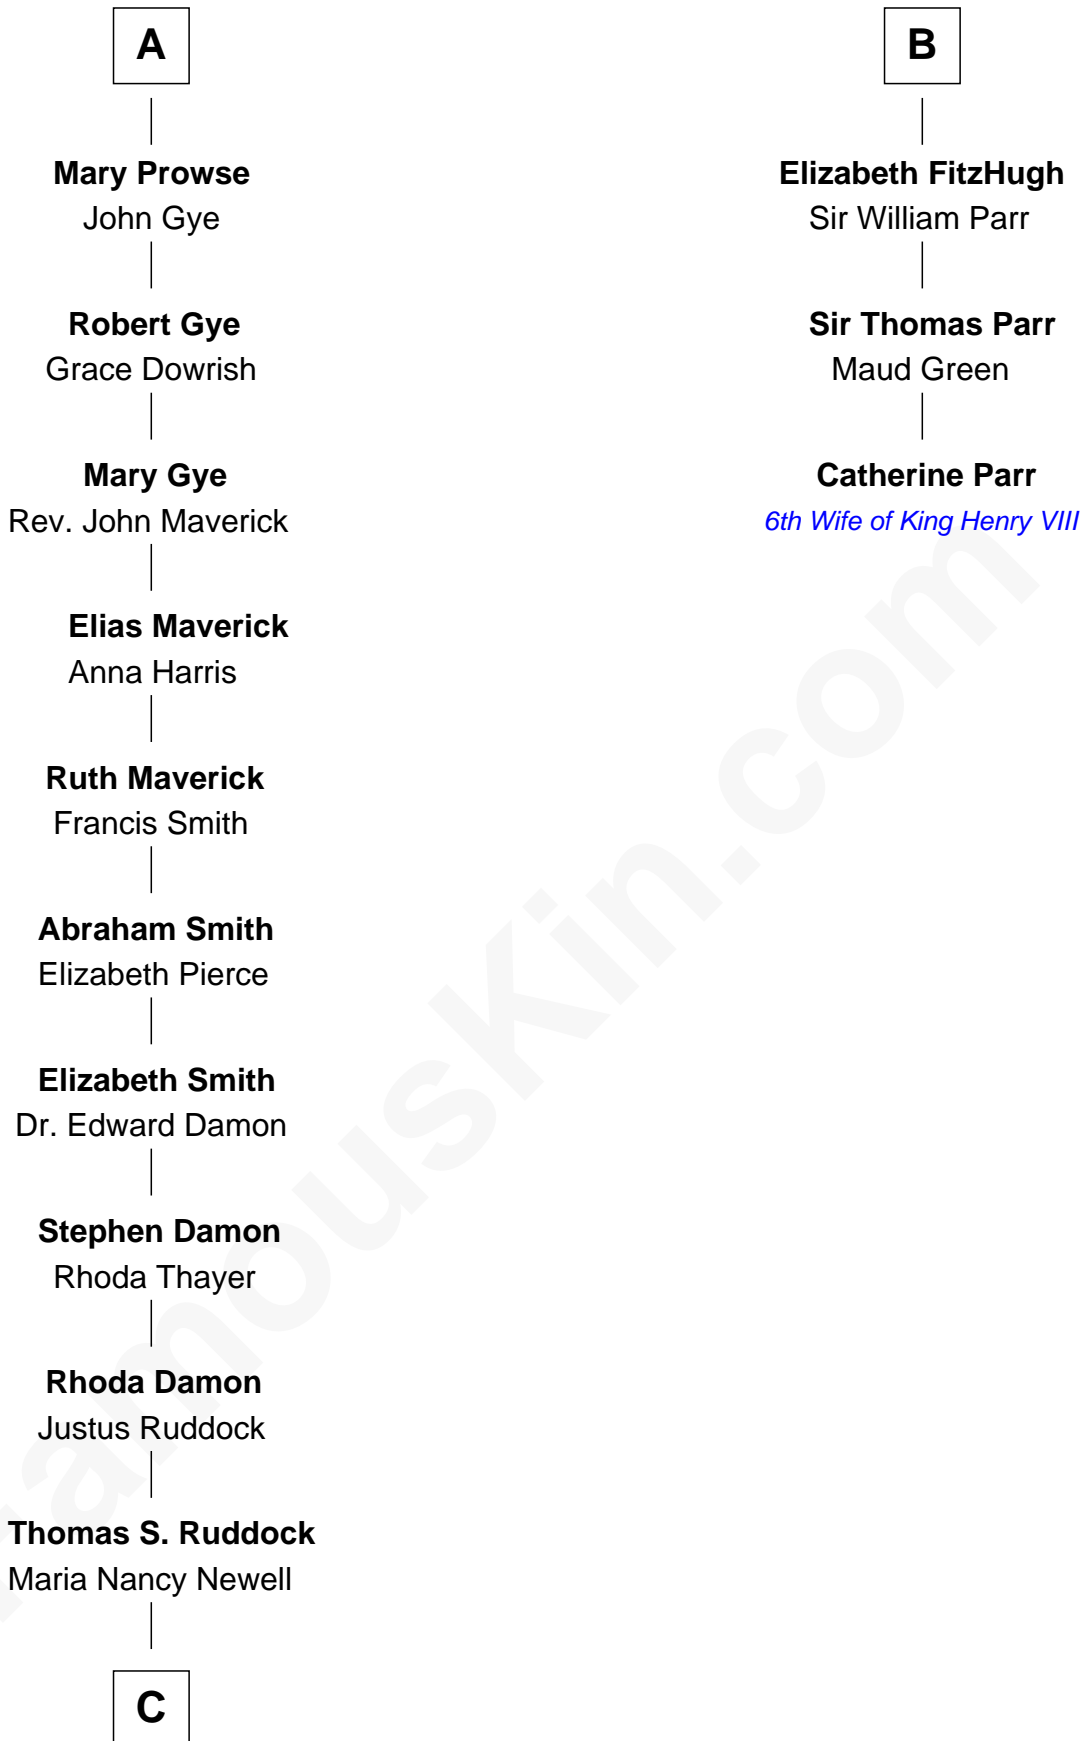

## Relationship Chart of Sarah Palin

9th Governor of Alaska

9th cousin 11 times removed of

**Catherine Parr**

6th Wife of King Henry VIII

**C**

—  
**May Belle Ruddock**  
Henry Charles Brandt

—  
**Nellie Marie Brandt**  
Charles Francis Heath

—  
**Charles Richard Heath**  
Sarah Sheeran

—  
**Sarah Palin**  
*9th Governor of Alaska*

FamousKin.com