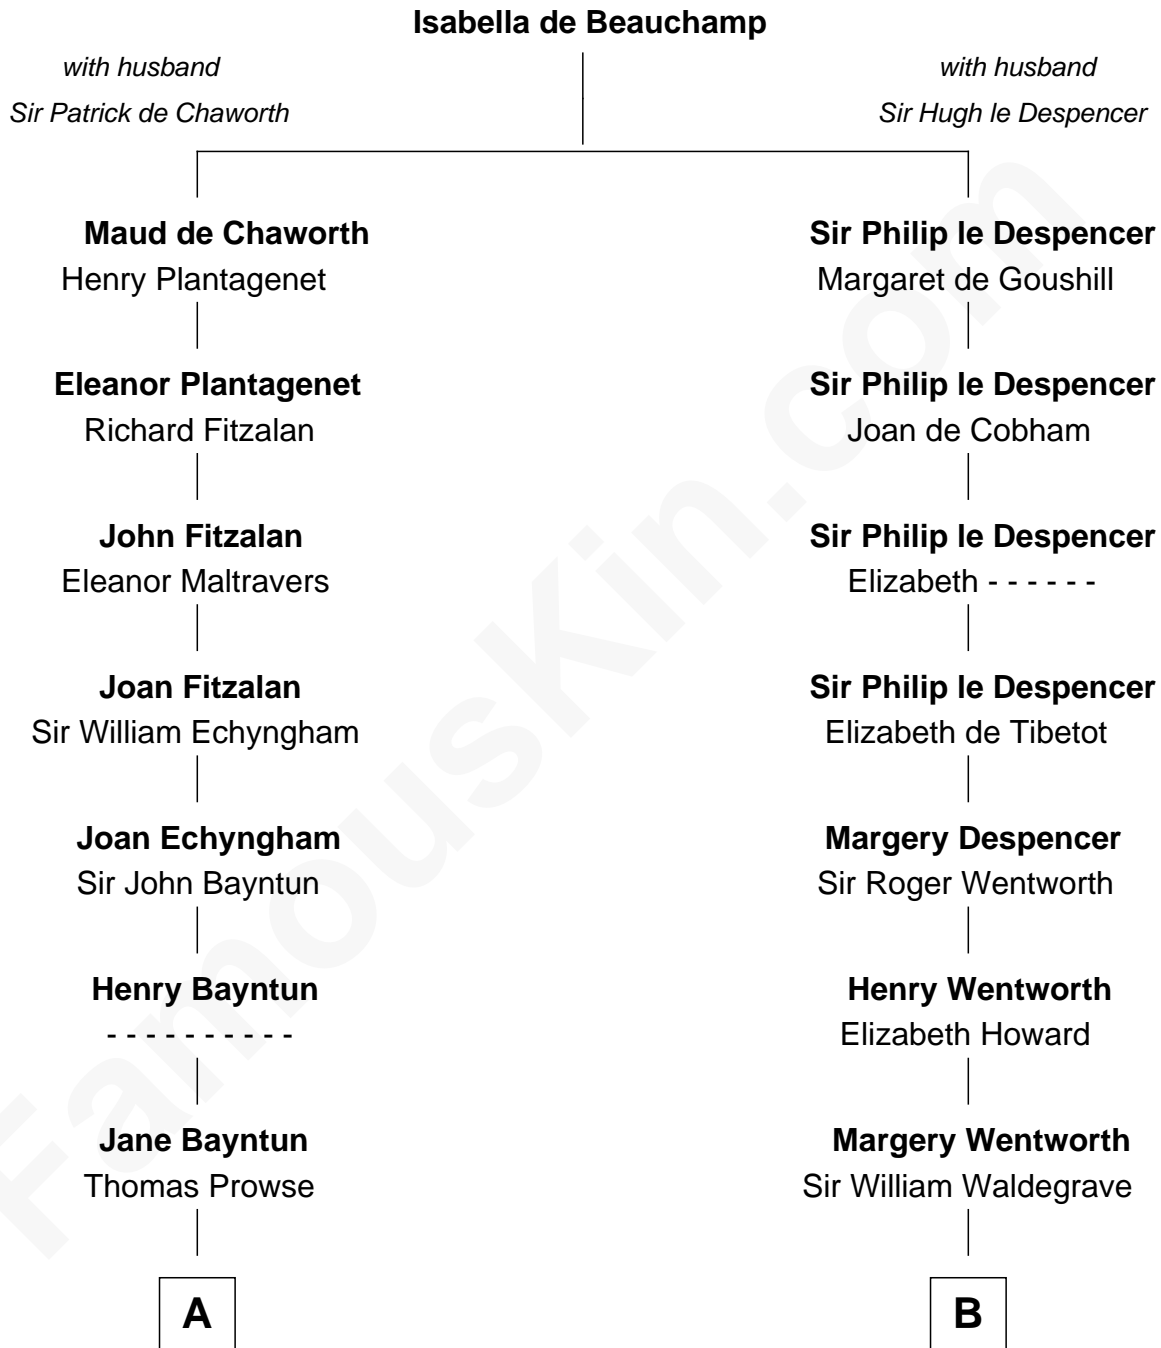

# FamousKin.com Relationship Chart of

**Sarah Palin**

*9th Governor of Alaska*

20th cousin 1 time removed of

**Jake Gyllenhaal**

*Movie Actor*

**C**

**May Belle Ruddock**  
Henry Charles Brandt

**Nellie Marie Brandt**  
Charles Francis Heath

**Charles Richard Heath**  
Sarah Sheeran

**Sarah Palin**  
*9th Governor of Alaska*

**D**

**Anders Leonard Gyllenhaal**  
Selma Amanda Nelson

**Leonard Ephraim Gyllenhaal**  
Philo Pendleton