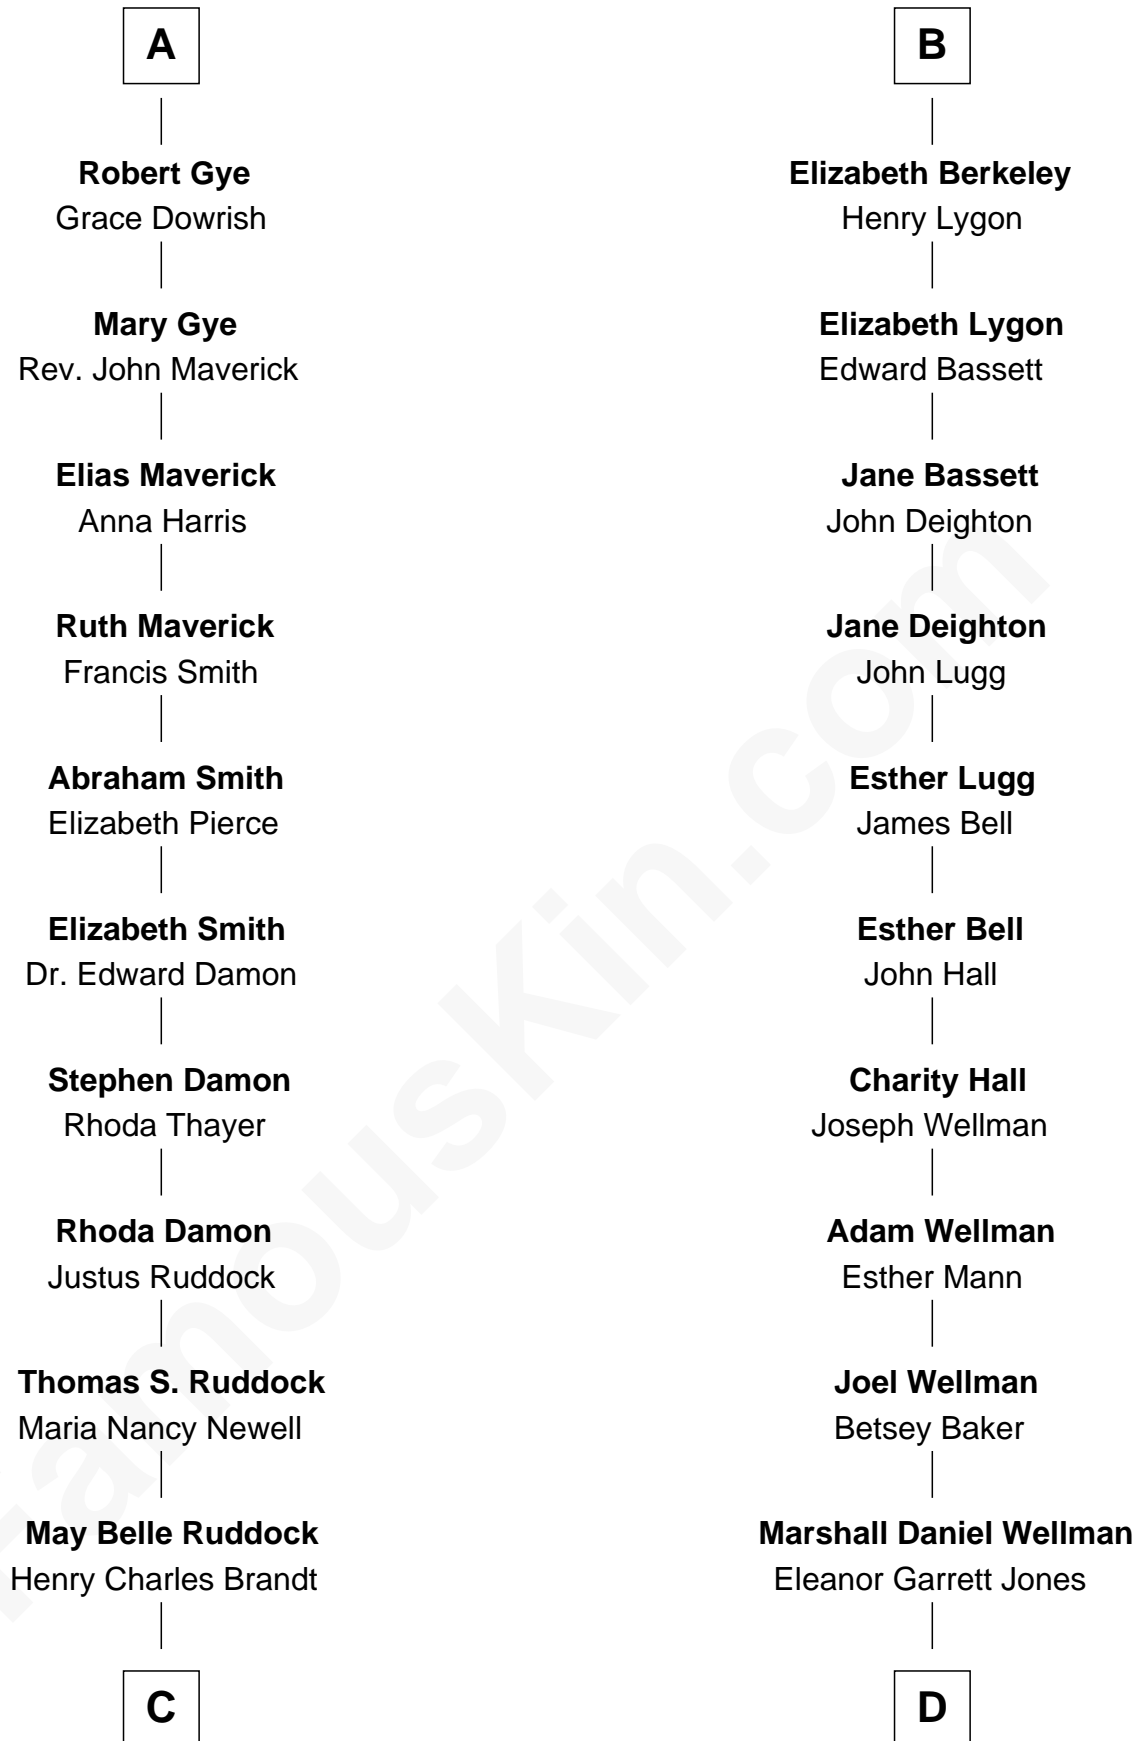

# FamousKin.com Relationship Chart of

**Sarah Palin**

*9th Governor of Alaska*

18th cousin 1 time removed of

**Jack London**

*Author of "The Call of the Wild"*

**Henry Plantagenet**

Maud de Chaworth

John de Mowbray

**John de Mowbray**

Elizabeth de Segrave

**Sir Thomas Mowbray**

Elizabeth Fitzalan

**Isabel Mowbray**

Sir James Berkeley

**Maurice Berkeley**

Isabel Mead

**Anne Berkeley**

Sir William Dennis

**Isabel Dennis**

Sir John Berkeley

**B**

**C**

**Nellie Marie Brandt**  
Charles Francis Heath

**Charles Richard Heath**  
Sarah Sheeran

**Sarah Palin**  
*9th Governor of Alaska*

**D**

**Flora Wellman**  
William Henry Chaney

**Jack London**  
*Author of "The Call of the Wild"*

FamousKin.com