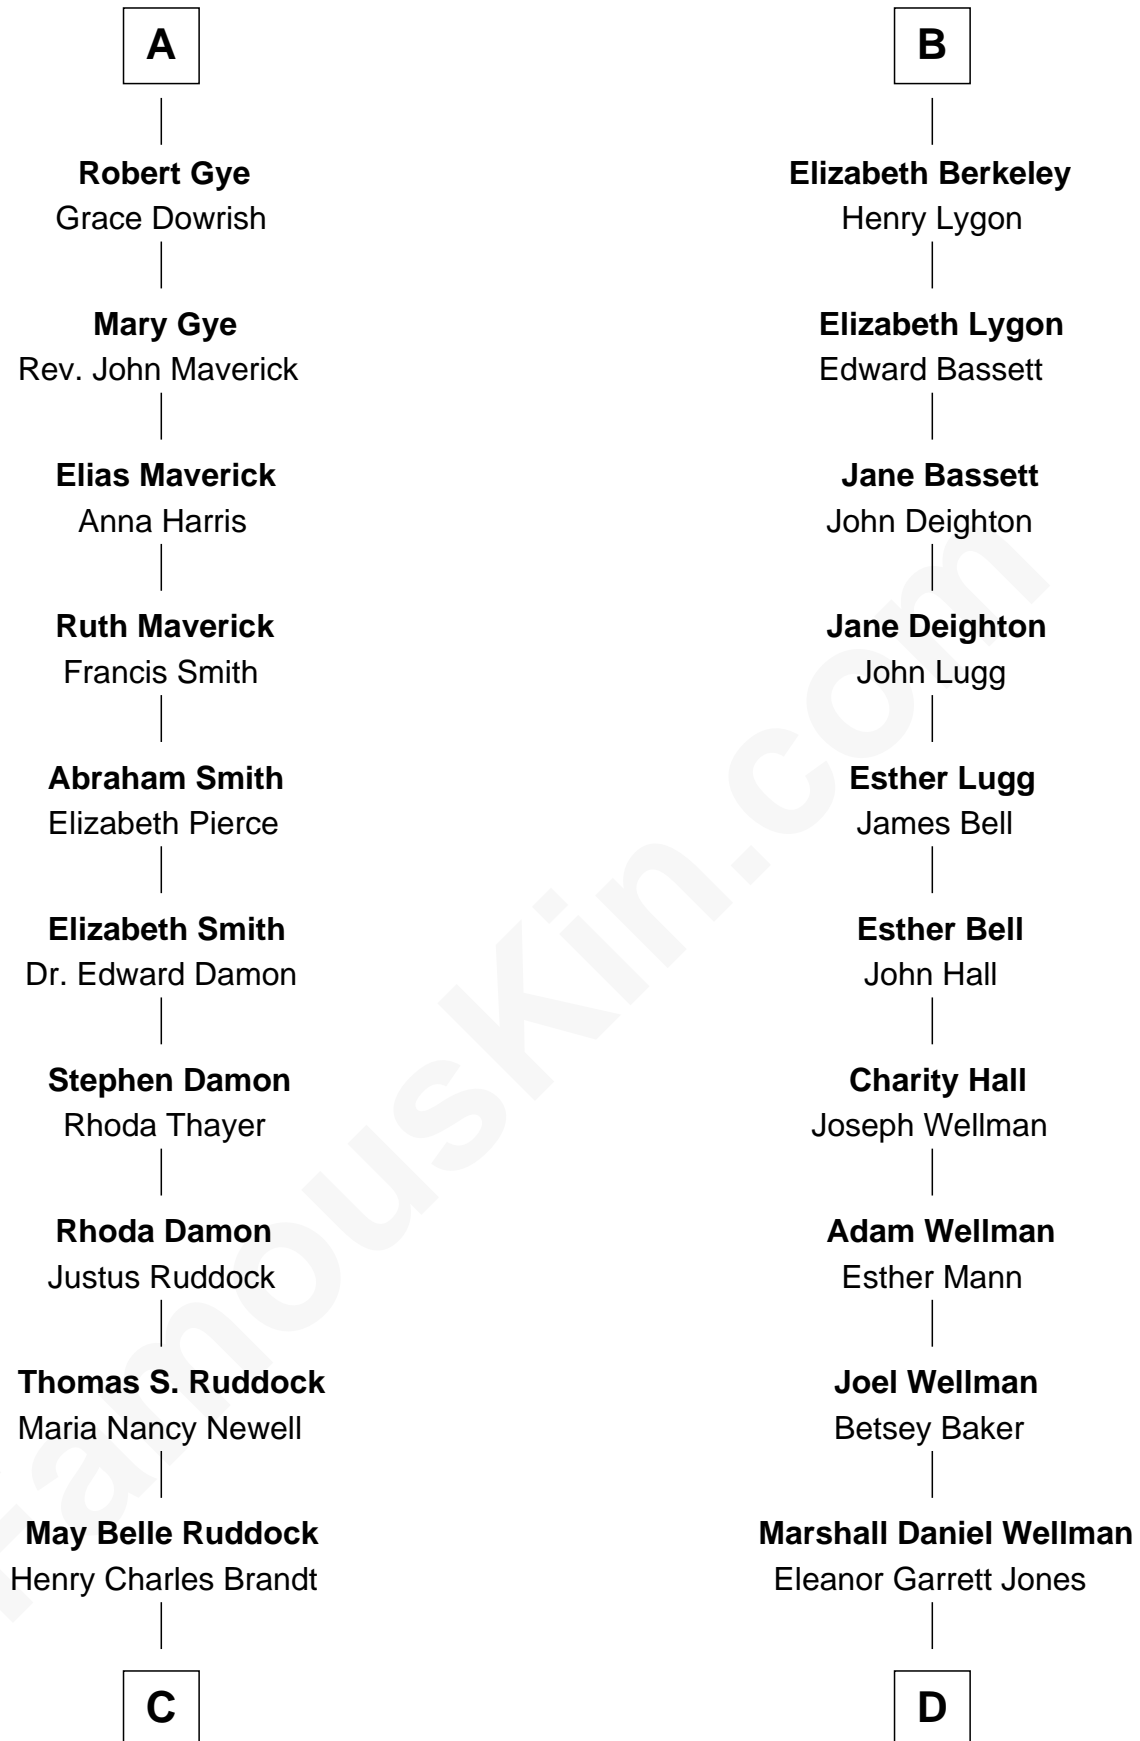

# FamousKin.com Relationship Chart of

**Sarah Palin**

*9th Governor of Alaska*

18th cousin 1 time removed of

**Jack London**

*Author of "The Call of the Wild"*

**Edmund Fitzalan**

Alice de Warenne

**Richard Fitzalan**  
Eleanor Plantagenet

**John Fitzalan**  
Eleanor Maltravers

**Joan Fitzalan**  
Sir William Echyngnam

**Joan Echyngnam**  
Sir John Bayntun

**Henry Bayntun**  
-----

**Jane Bayntun**  
Thomas Prowse

**Mary Prowse**  
John Gye

**A**

**Richard Fitzalan**  
Eleanor Plantagenet

**Sir Richard Fitzalan**  
Elizabeth de Bohun

**Elizabeth Fitzalan**  
Sir Thomas Mowbray

**Isabel Mowbray**  
Sir James Berkeley

**Maurice Berkeley**  
Isabel Mead

**Anne Berkeley**  
Sir William Dennis

**Isabel Dennis**  
Sir John Berkeley

**B**

**C**

**Nellie Marie Brandt**  
Charles Francis Heath

**Charles Richard Heath**  
Sarah Sheeran