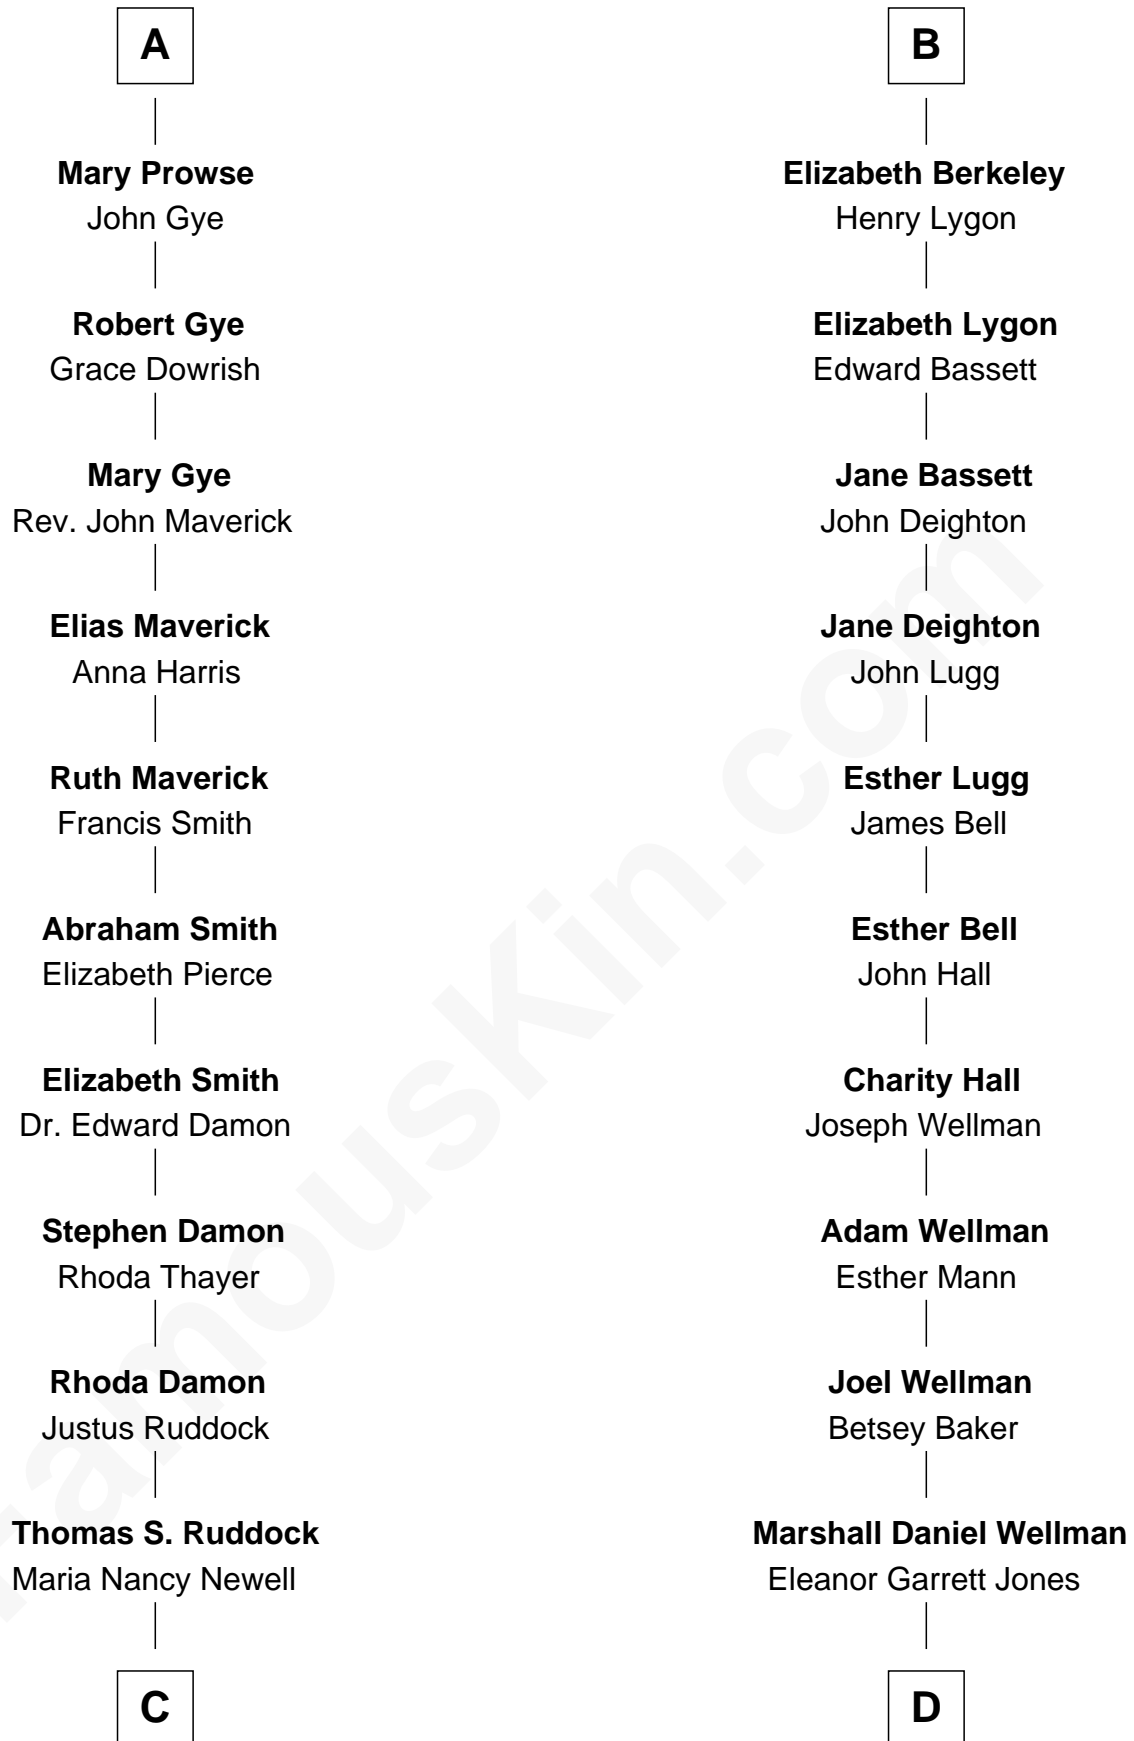

# FamousKin.com Relationship Chart of

**Sarah Palin**

*9th Governor of Alaska*

18th cousin 2 times removed of

**Jack London**

*Author of "The Call of the Wild"*

**Sir Maurice de Berkeley**

Eve la Zouche

**C**

**May Belle Ruddock**  
Henry Charles Brandt

**Nellie Marie Brandt**  
Charles Francis Heath

**Charles Richard Heath**  
Sarah Sheeran

**Sarah Palin**  
*9th Governor of Alaska*

**D**

**Flora Wellman**  
William Henry Chaney