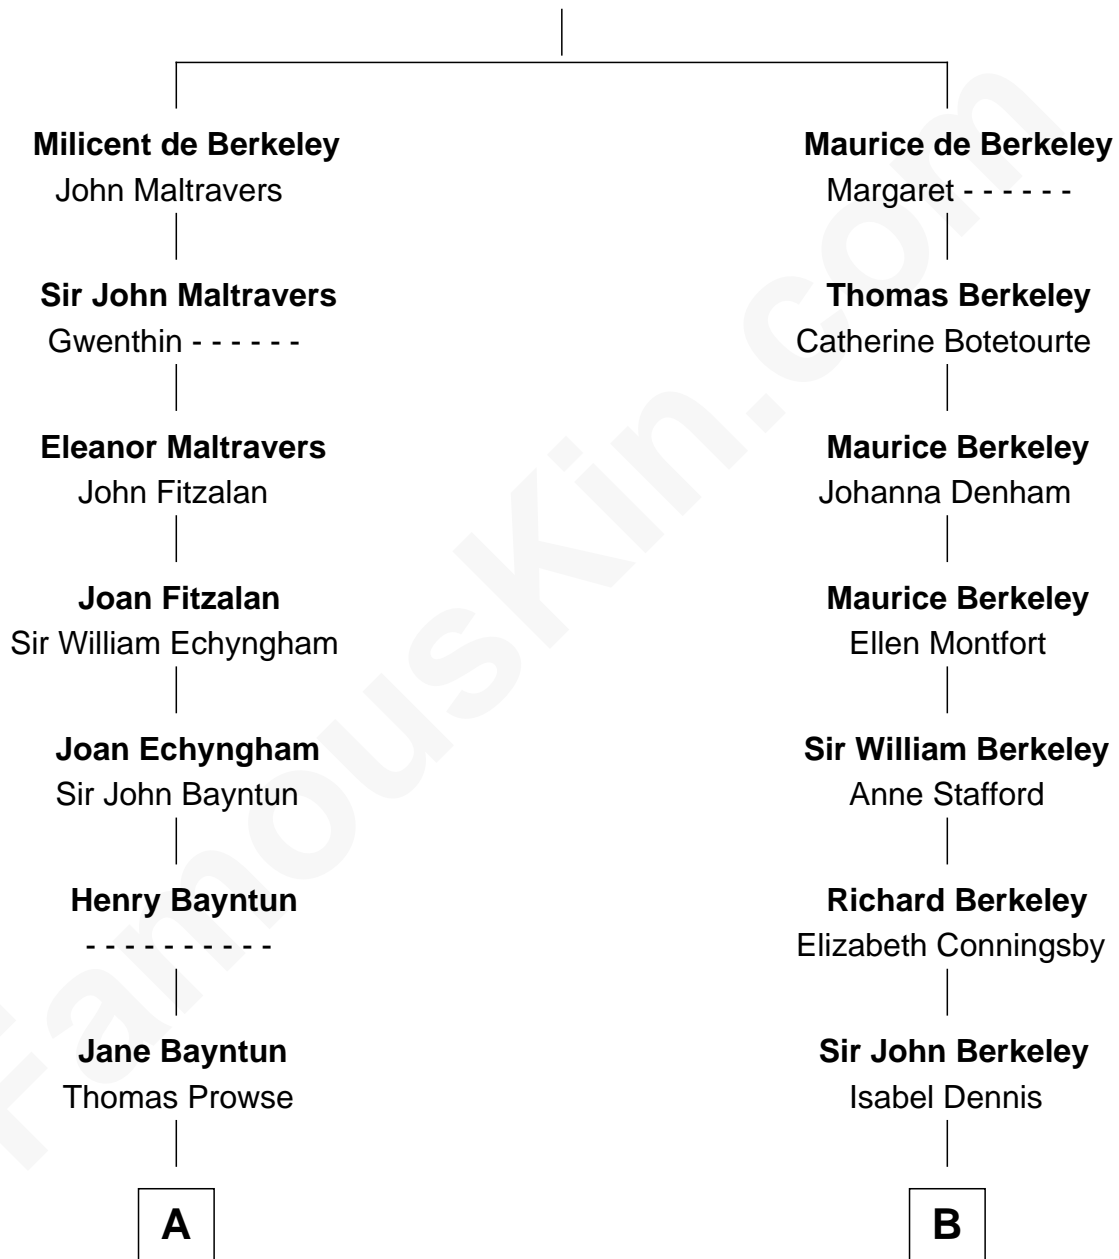

# FamousKin.com Relationship Chart of

**Sarah Palin**

*9th Governor of Alaska*

18th cousin 2 times removed of

**Jack London**

*Author of "The Call of the Wild"*

**Sir Maurice de Berkeley**

Eve la Zouche

**C**

**May Belle Ruddock**  
Henry Charles Brandt

**Nellie Marie Brandt**  
Charles Francis Heath

**Charles Richard Heath**  
Sarah Sheeran

**Sarah Palin**  
*9th Governor of Alaska*

**D**

**Flora Wellman**  
William Henry Chaney

**Jack London**  
*Author of "The Call of the Wild"*

FamousKin.com