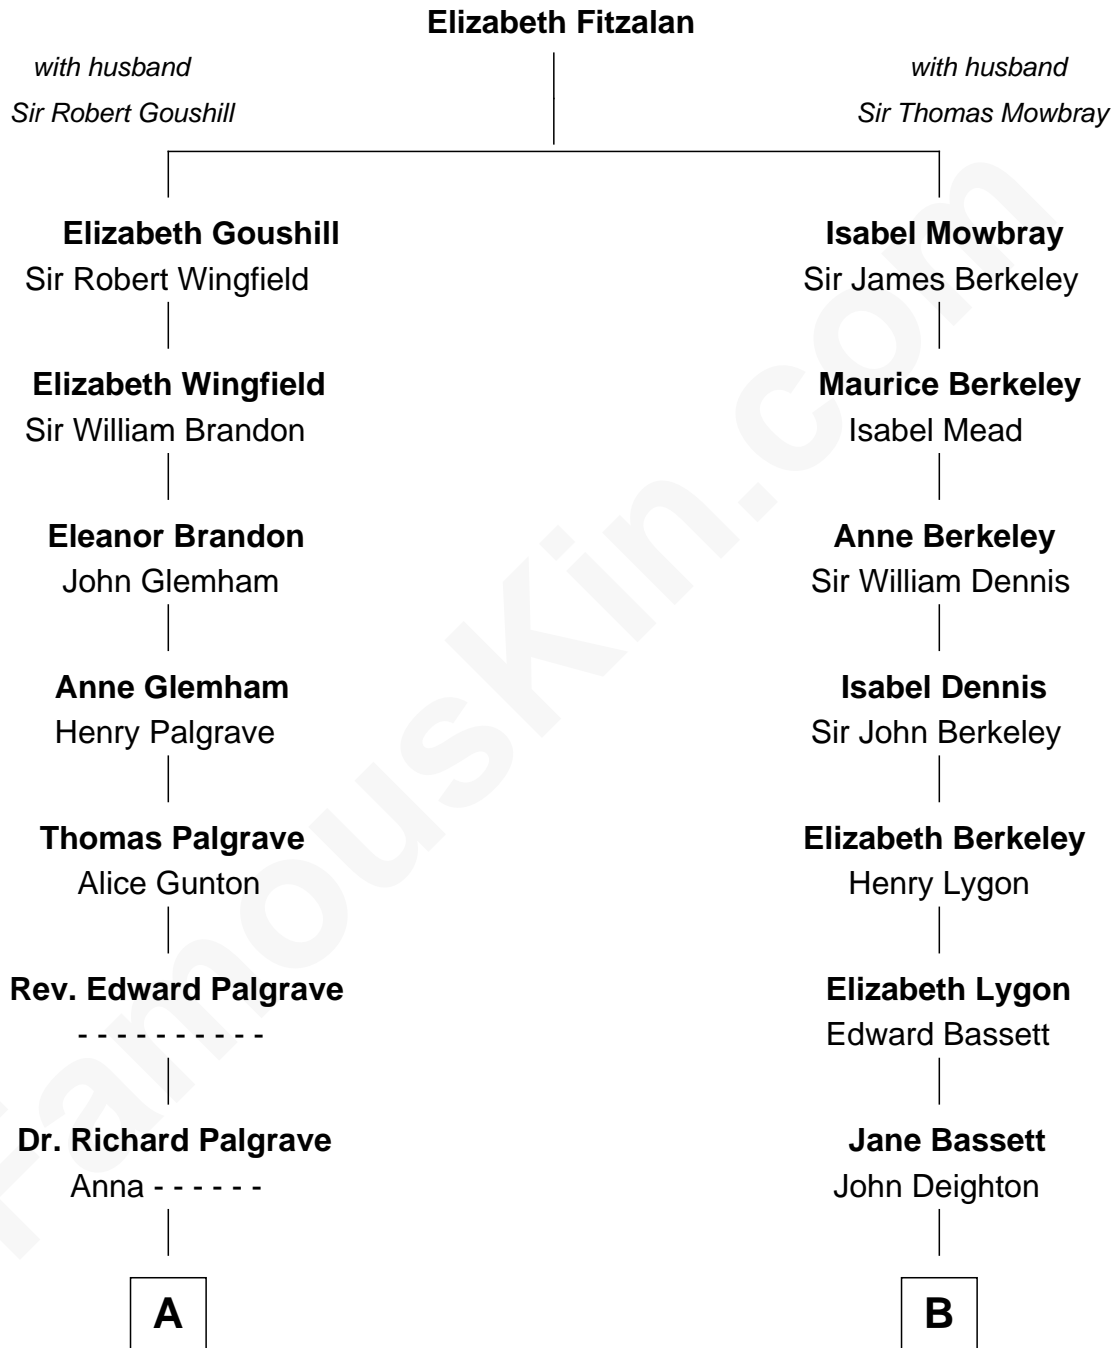

# FamousKin.com Relationship Chart of

**Sarah Palin**

*9th Governor of Alaska*

15th cousin 4 times removed of

**Jack London**

*Author of "The Call of the Wild"*

**C**

—  
**Charles Francis Heath**

Nellie Marie Brandt

—  
**Charles Richard Heath**

Sarah Sheeran

—  
**Sarah Palin**

*9th Governor of Alaska*

FamousKin.com