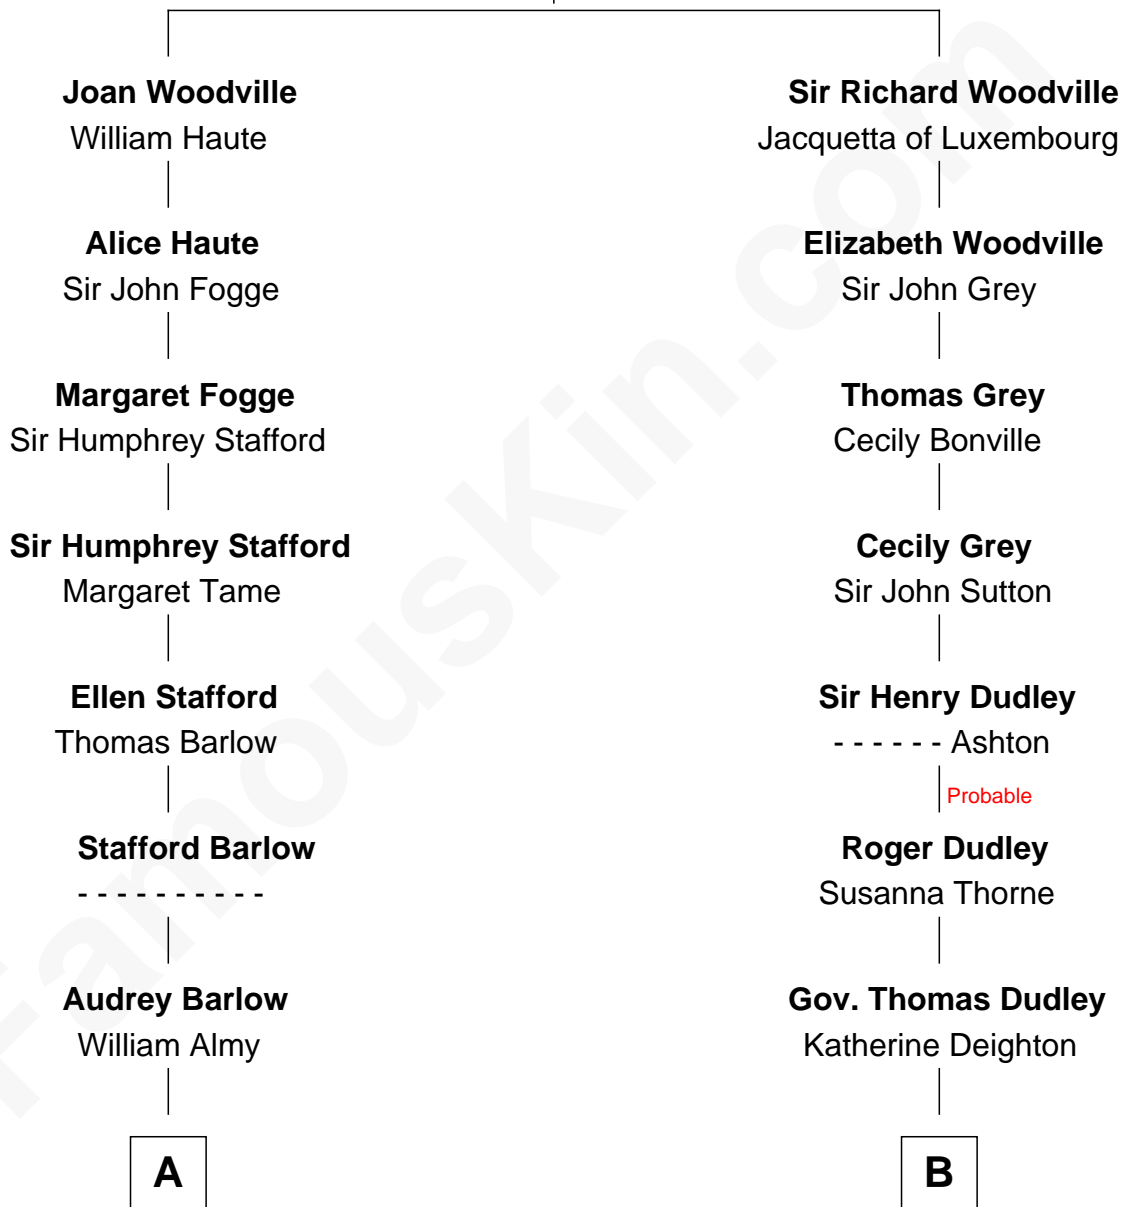

FamousKin.com Relationship Chart of

Sarah Palin

9th Governor of Alaska

15th cousin 3 times removed of

John Kerry

68th U.S. Secretary of State

Richard Woodville

Joan Bedlisgate

C

Charles Richard Heath

Sarah Sheeran

Sarah Palin

9th Governor of Alaska

FamousKin.com