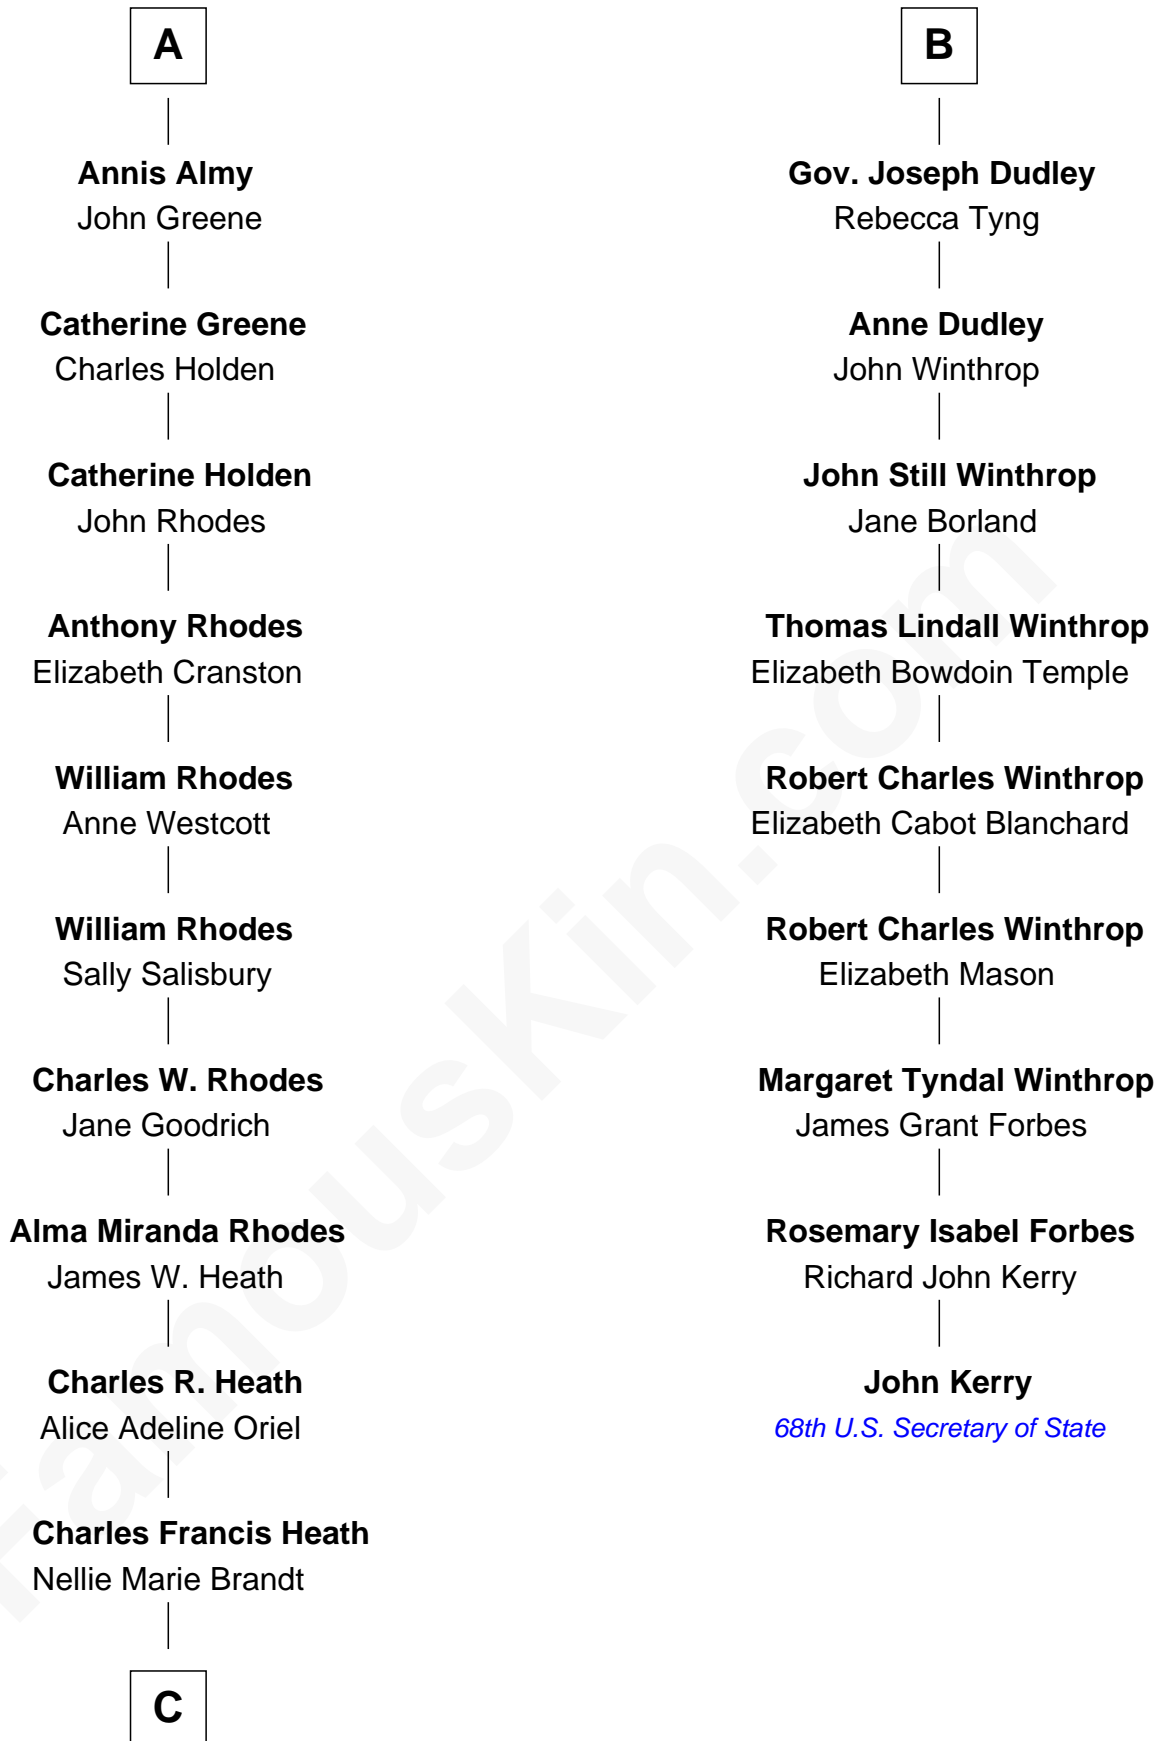

FamousKin.com Relationship Chart of

Sarah Palin

9th Governor of Alaska

15th cousin 3 times removed of

John Kerry

68th U.S. Secretary of State

Richard Woodville

Joan Bedlisgate

C

Charles Richard Heath

Sarah Sheeran

Sarah Palin

9th Governor of Alaska

FamousKin.com