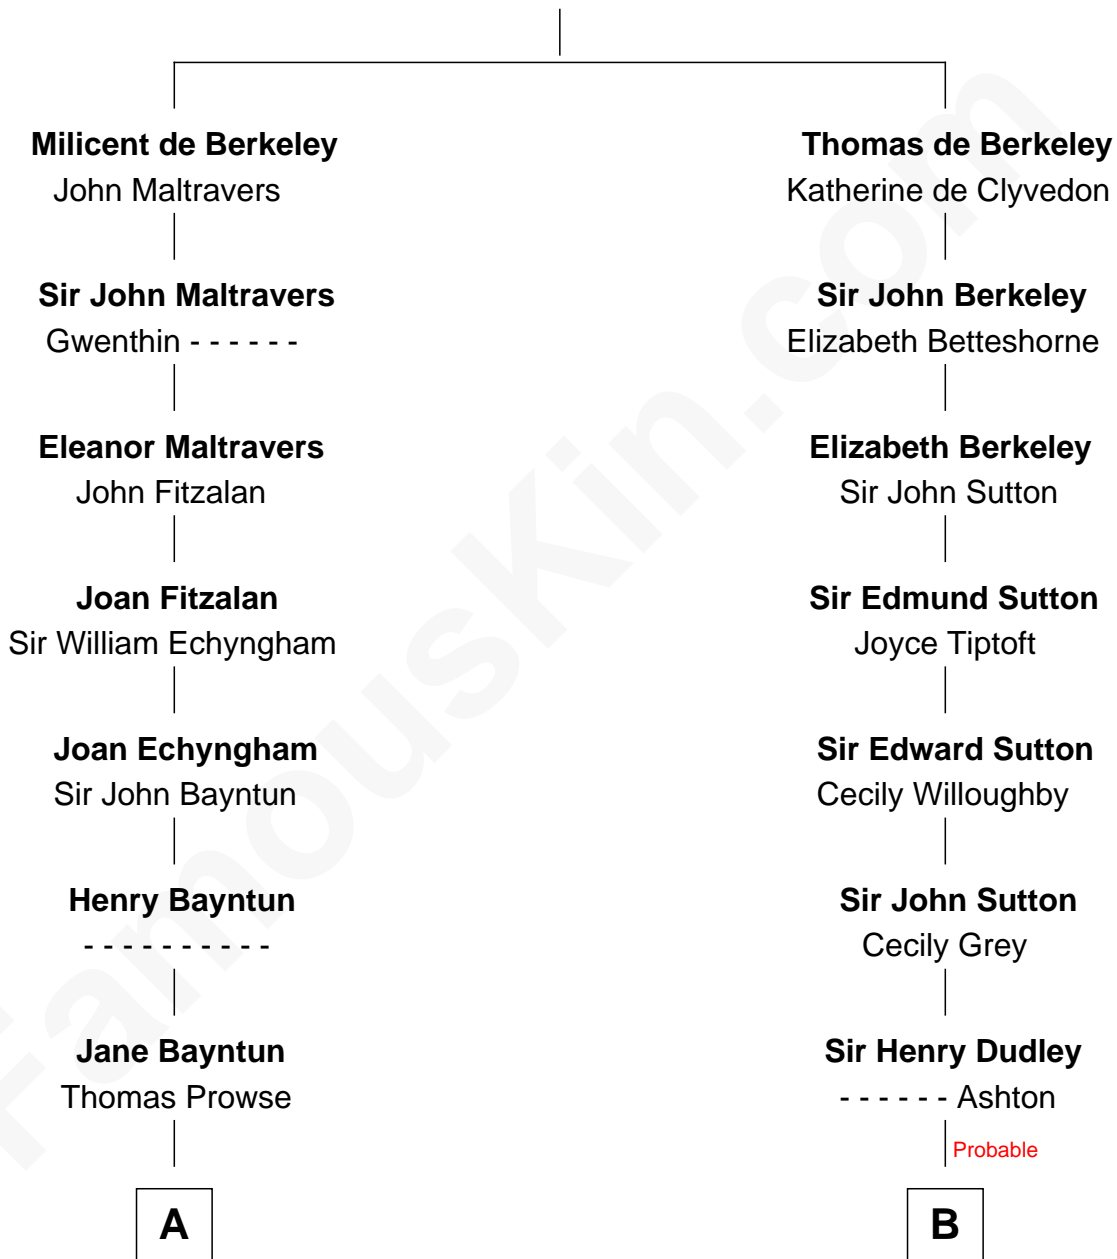

FamousKin.com Relationship Chart of

Sarah Palin

9th Governor of Alaska

17th cousin 3 times removed of

John Kerry

68th U.S. Secretary of State

Sir Maurice de Berkeley

Eve la Zouche

C

—
May Belle Ruddock
Henry Charles Brandt

—
Nellie Marie Brandt
Charles Francis Heath

—
Charles Richard Heath
Sarah Sheeran

—
Sarah Palin
9th Governor of Alaska

FamousKin.com