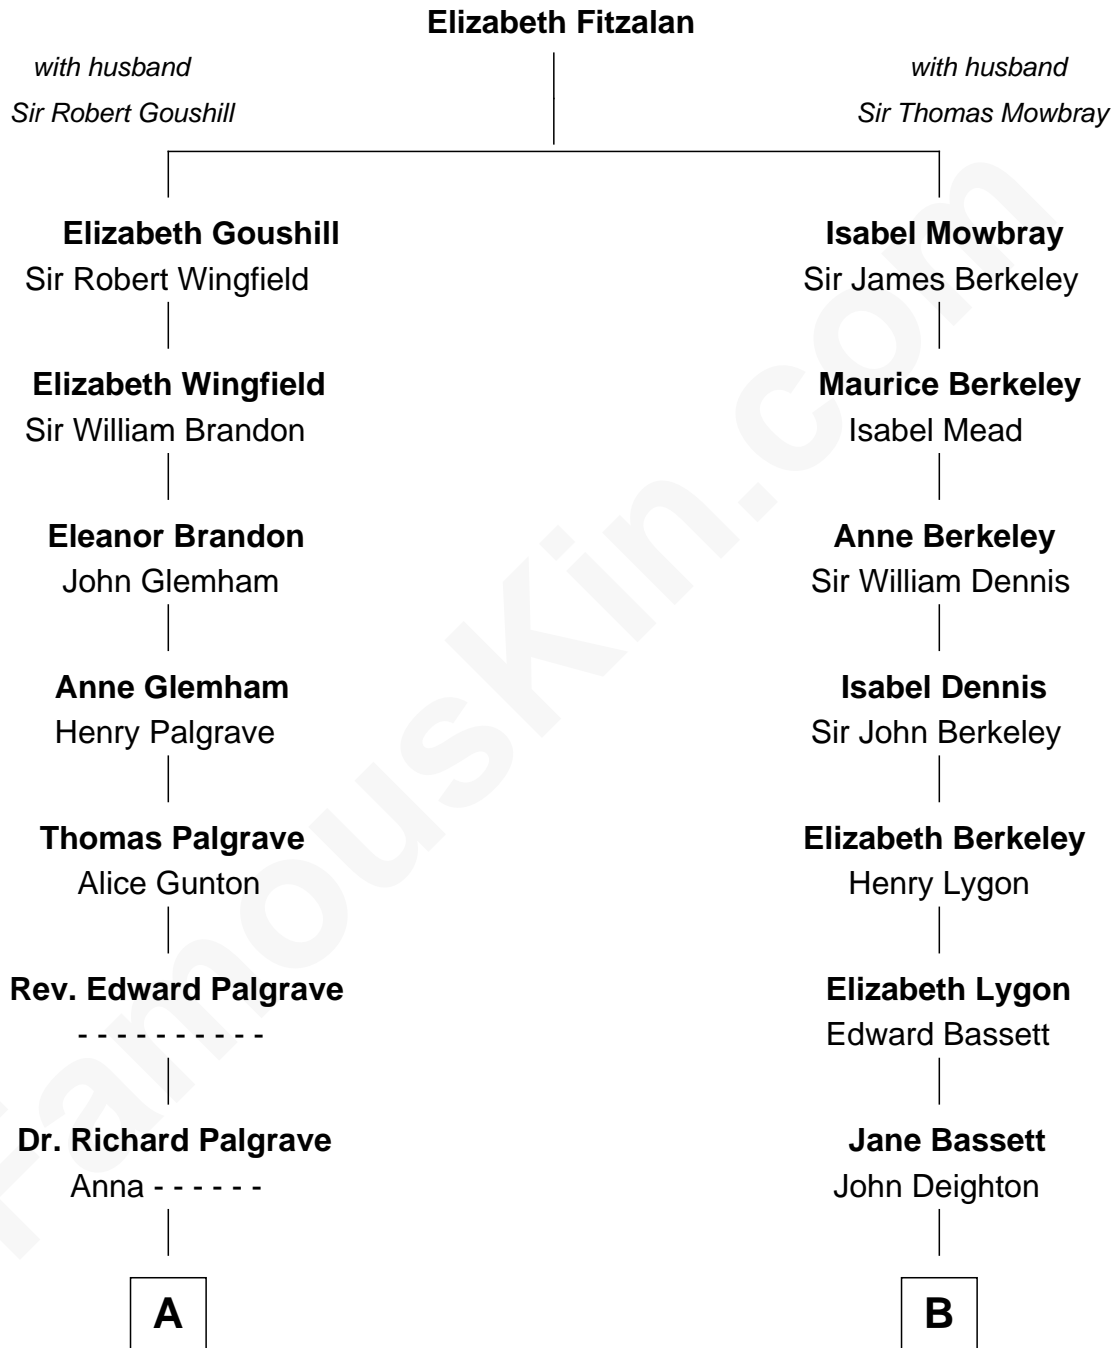

# FamousKin.com Relationship Chart of

**Sarah Palin**

*9th Governor of Alaska*

16th cousin 3 times removed of

**John Kerry**

*68th U.S. Secretary of State*

**C**

—  
**Charles Francis Heath**

Nellie Marie Brandt

—  
**Charles Richard Heath**

Sarah Sheeran

—  
**Sarah Palin**

*9th Governor of Alaska*

FamousKin.com