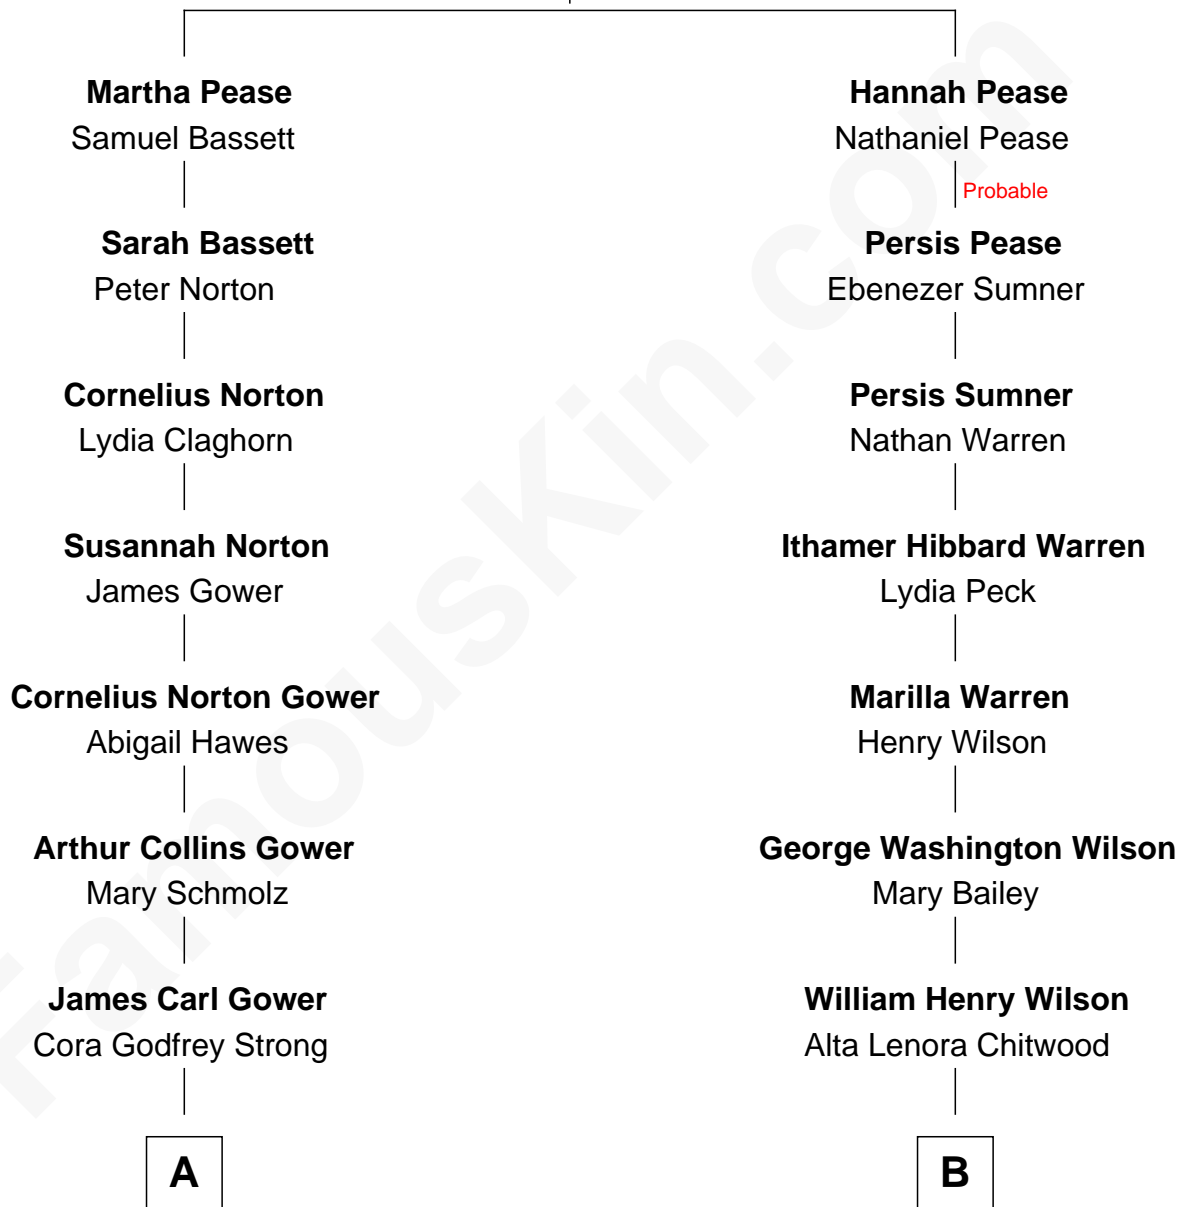

FamousKin.com Relationship Chart of

Sarah Palin

9th Governor of Alaska

9th cousin of

Brian Wilson

Co-Founder of The Beach Boys

Thomas Pease
Bathsheba Merry

A

Helen Louise Gower
Clement James Sheeran

Sarah Sheeran
Charles Richard Heath

Sarah Palin
9th Governor of Alaska

B

William Coral Wilson
Edith Sophia Sthole

Murray Gage Wilson
Audree Neva Korthof

Brian Wilson
Co-Founder of The Beach Boys