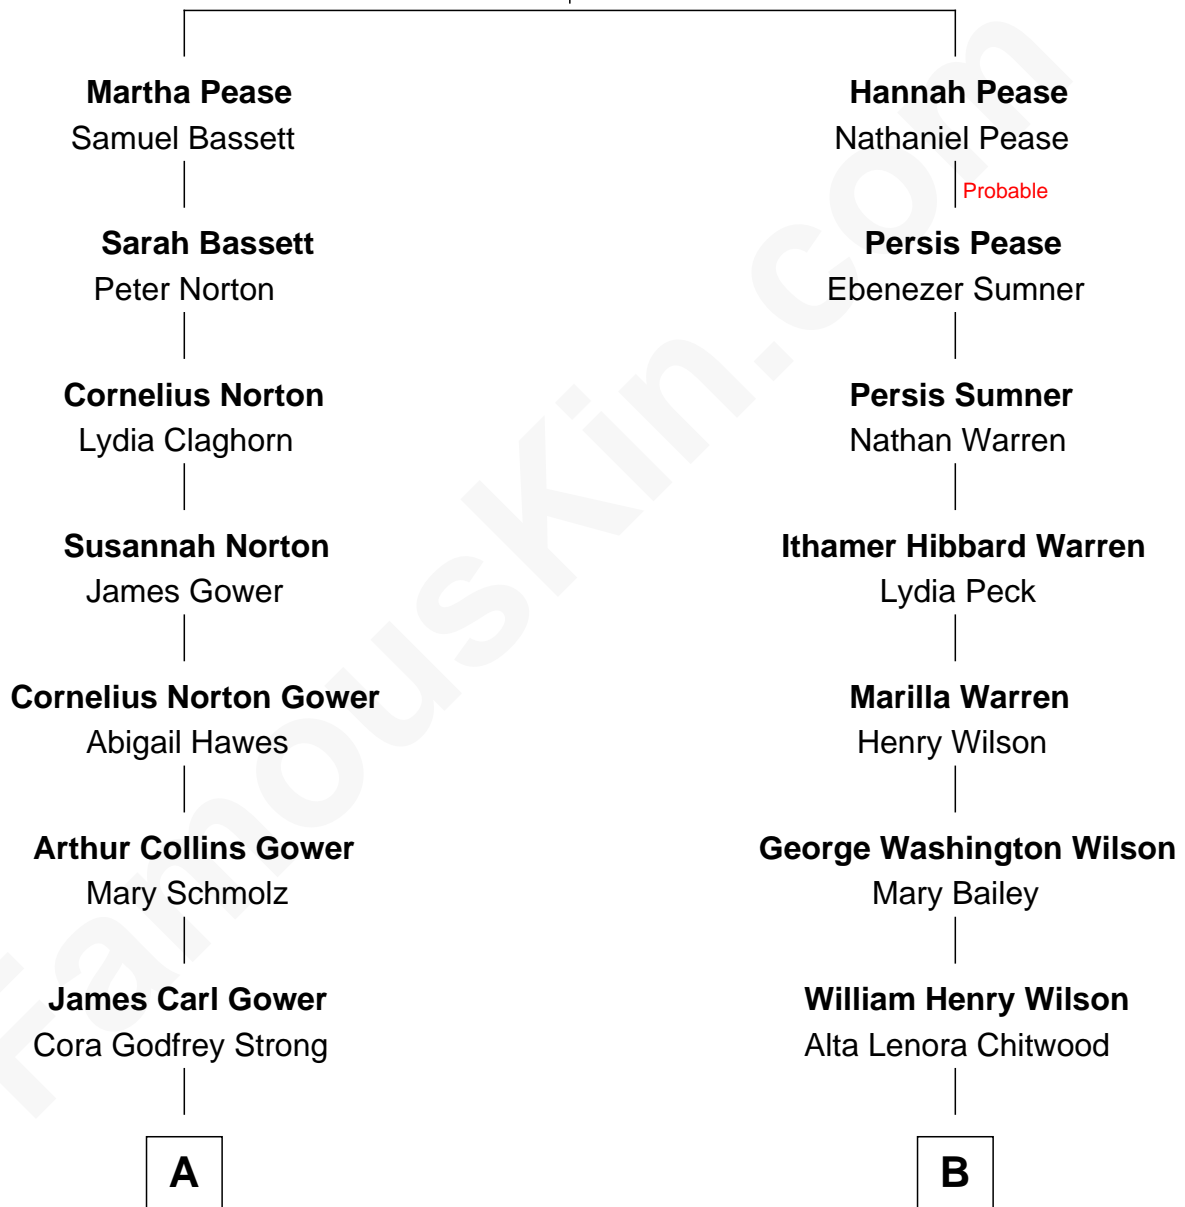

# FamousKin.com Relationship Chart of

**Sarah Palin**

*9th Governor of Alaska*

9th cousin of

**Dennis Wilson**

*Co-Founder of The Beach Boys*

**Thomas Pease**  
Bathsheba Merry

**A**

**Helen Louise Gower**  
Clement James Sheeran

**Sarah Sheeran**  
Charles Richard Heath

**Sarah Palin**  
*9th Governor of Alaska*

**B**

**William Coral Wilson**  
Edith Sophia Sthole

**Murray Gage Wilson**  
Audree Neva Korthof