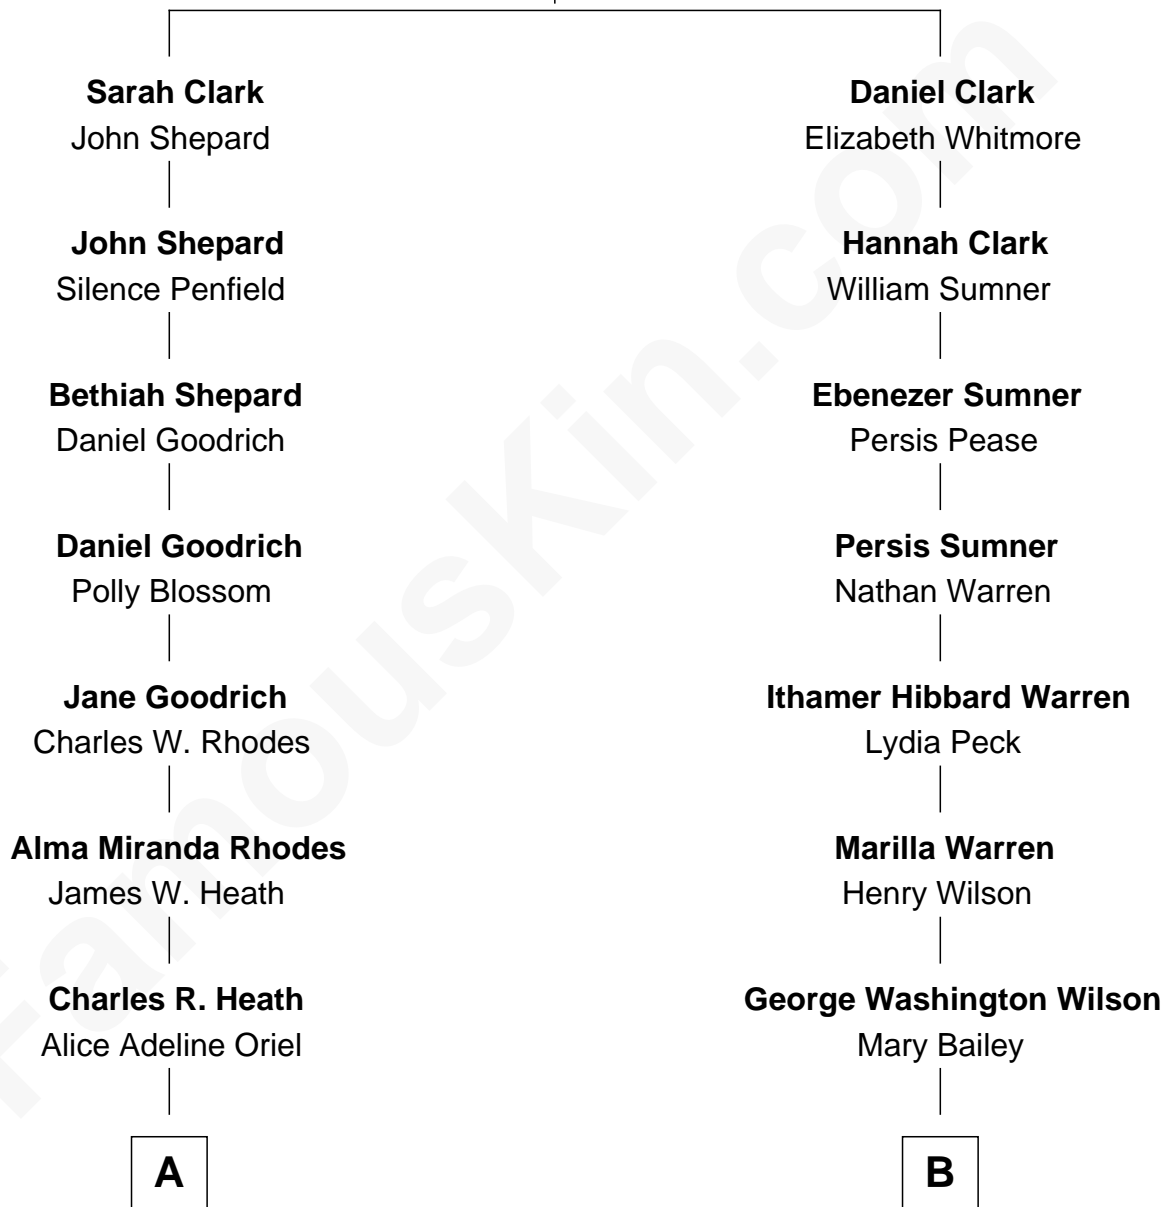

# FamousKin.com Relationship Chart of

**Sarah Palin**

*9th Governor of Alaska*

9th cousin 1 time removed of

**Carl Wilson**

*Co-Founder of The Beach Boys*

**John Clark**  
Elizabeth White

**A**

**Charles Francis Heath**  
Nellie Marie Brandt

**Charles Richard Heath**  
Sarah Sheeran

**Sarah Palin**  
*9th Governor of Alaska*

**B**

**William Henry Wilson**  
Alta Lenora Chitwood

**William Coral Wilson**  
Edith Sophia Sthole