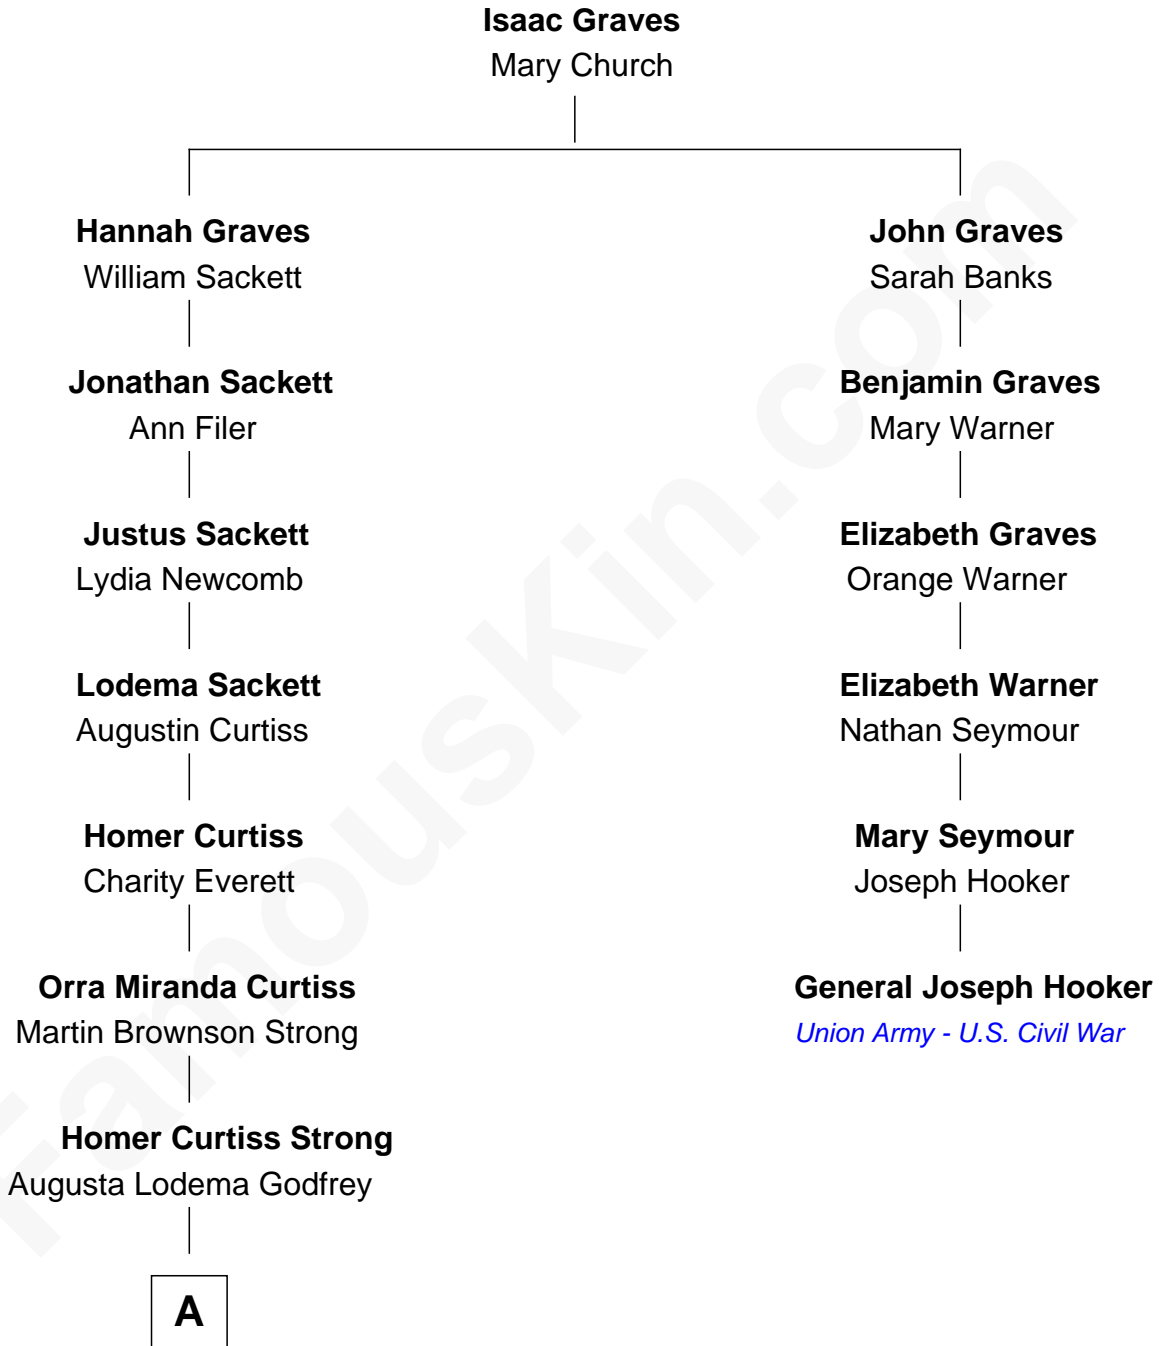

FamousKin.com

Relationship Chart of Sarah Palin

9th Governor of Alaska

5th cousin 5 times removed of

General Joseph Hooker

Union Army - U.S. Civil War

A

—
Cora Godfrey Strong

James Carl Gower

—
Helen Louise Gower
Clement James Sheeran

—
Sarah Sheeran
Charles Richard Heath

—
Sarah Palin
9th Governor of Alaska

FamousKin.com