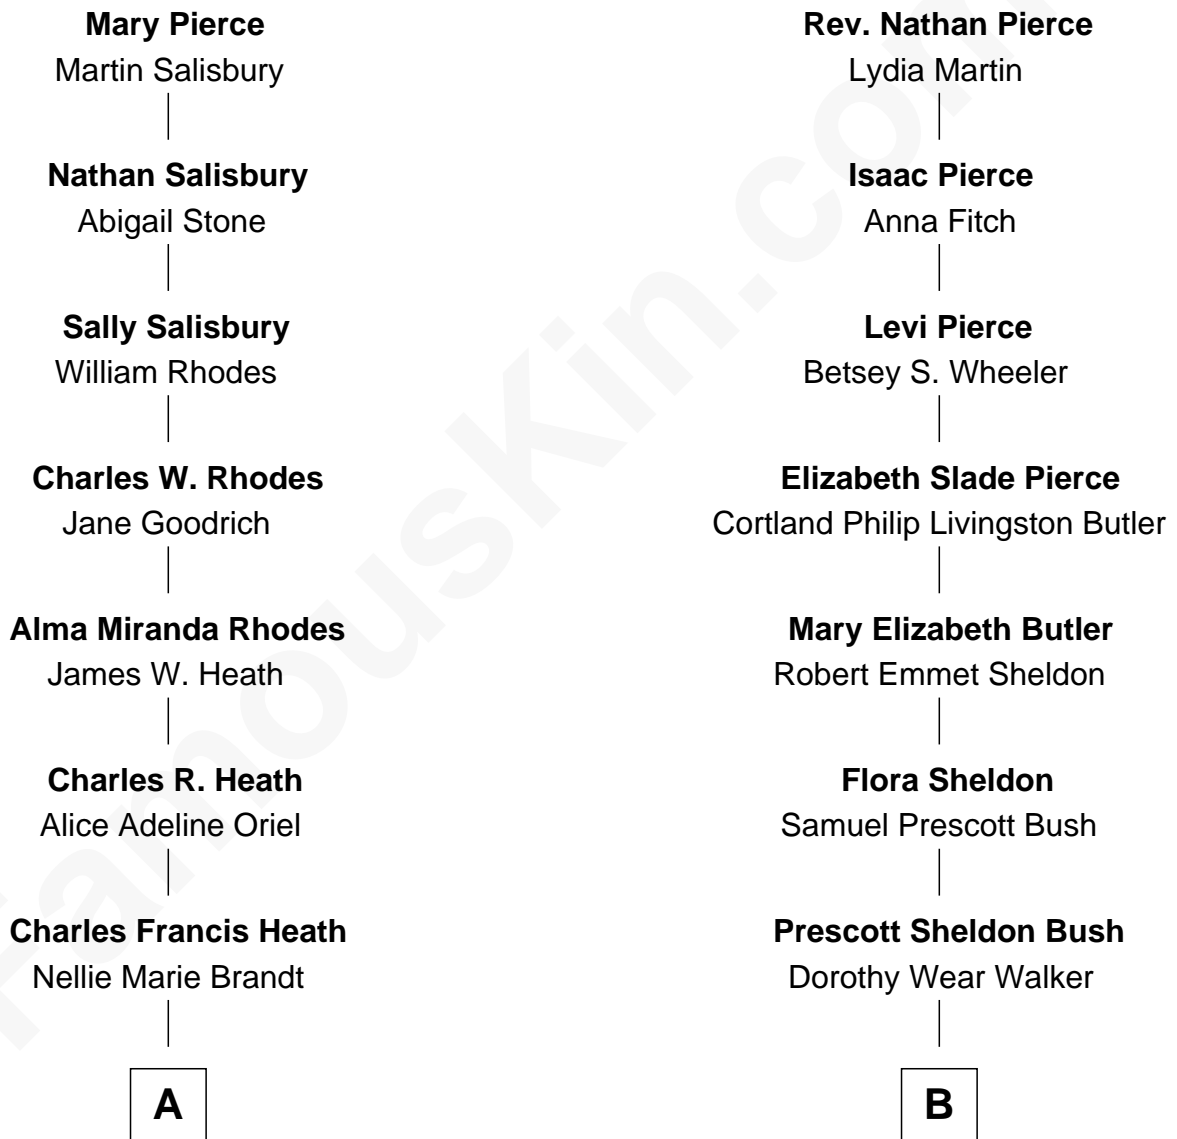

# FamousKin.com Relationship Chart of

**Sarah Palin**

*9th Governor of Alaska*

**8th cousin of**

**Jeb Bush**

*43rd Governor of Florida*

**Mial Pierce**

Judith Round

FamousKin.com