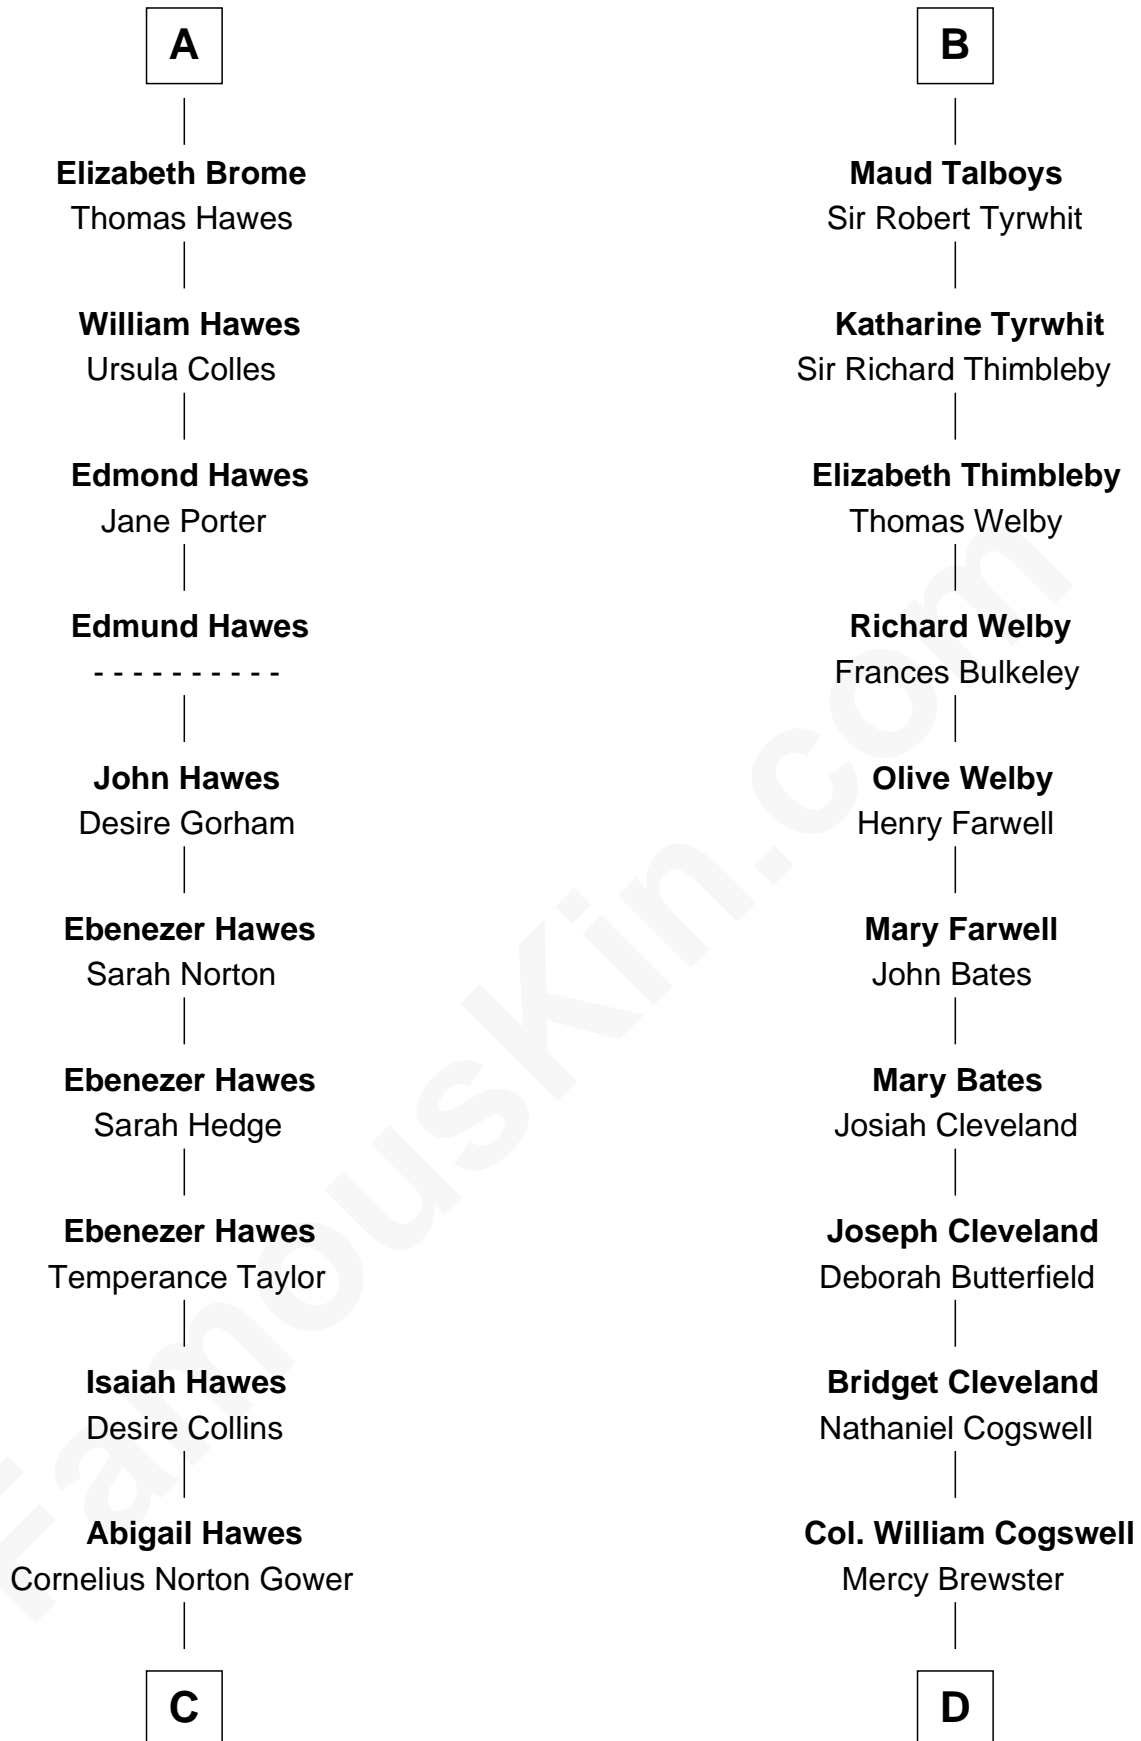

FamousKin.com Relationship Chart of

Sarah Palin

9th Governor of Alaska

21st cousin of

Thomas Pynchon

American Novelist

Sir Robert de Ros

Isabel de Aubeney

Charles Richard Heath

Sarah Palin

9th Governor of Alaska

D

Dr. William Henry Cogswell

Lucretia Anne Payne

Annie Payne Cogswell

William Lyon Pynchon