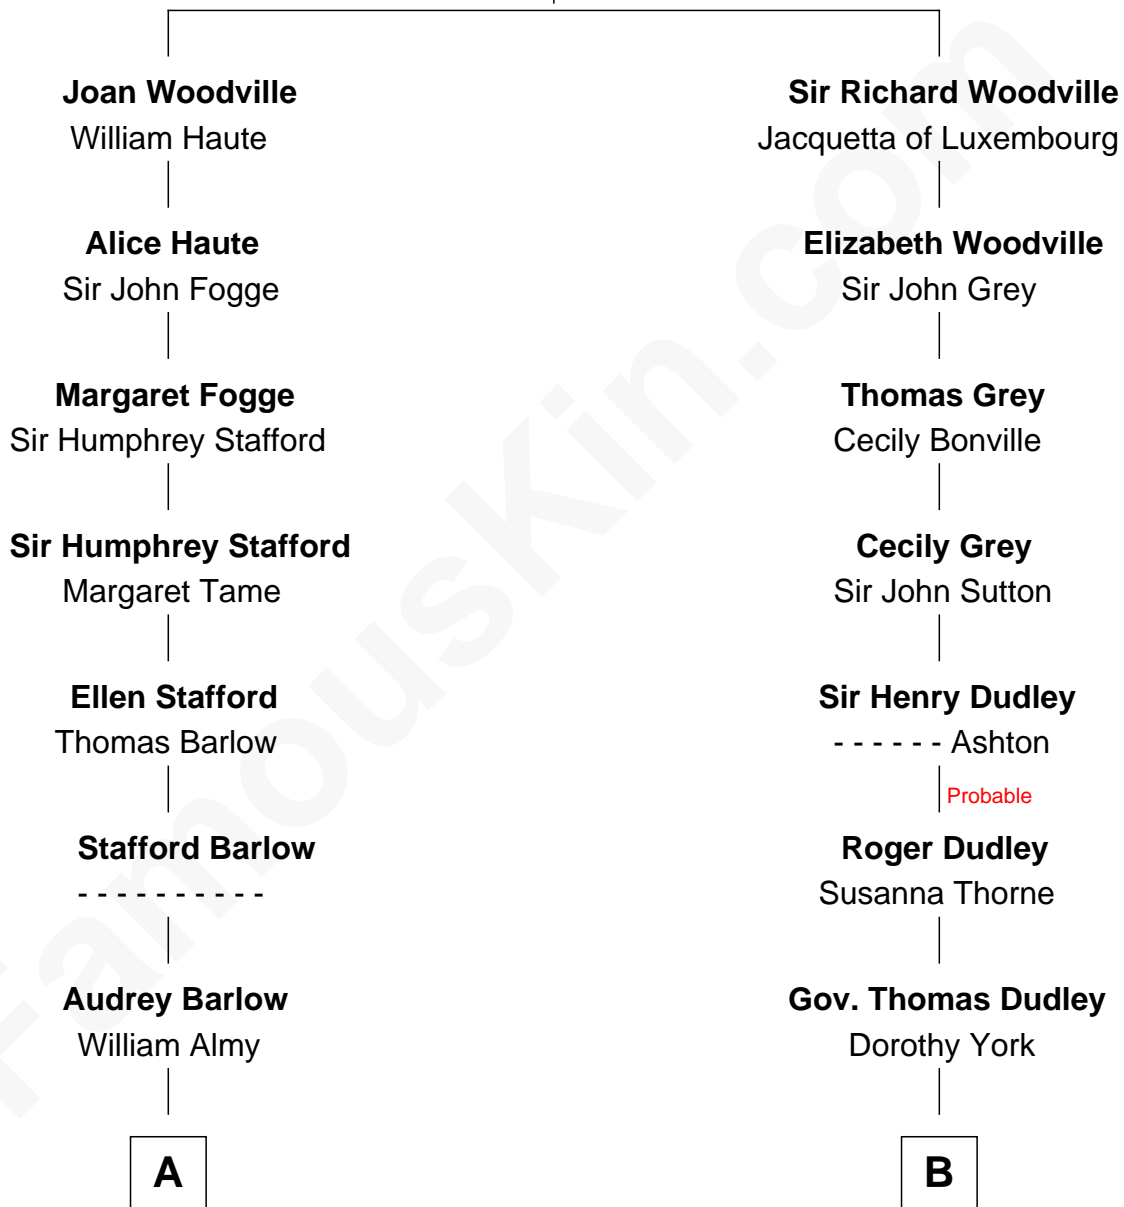

FamousKin.com Relationship Chart of

Sarah Palin

9th Governor of Alaska

18th cousin 1 time removed of

Paget Brewster

TV Actress

Richard Woodville

Joan Bedlisgate

C
|
Charles Richard Heath
Sarah Sheeran
|
Sarah Palin
9th Governor of Alaska

D
|
Joan Ryerson
George Washington Wales Brewster
|
Galen Brewster
Hathaway Tew
|
Paget Brewster
TV Actress

FamousKin.com