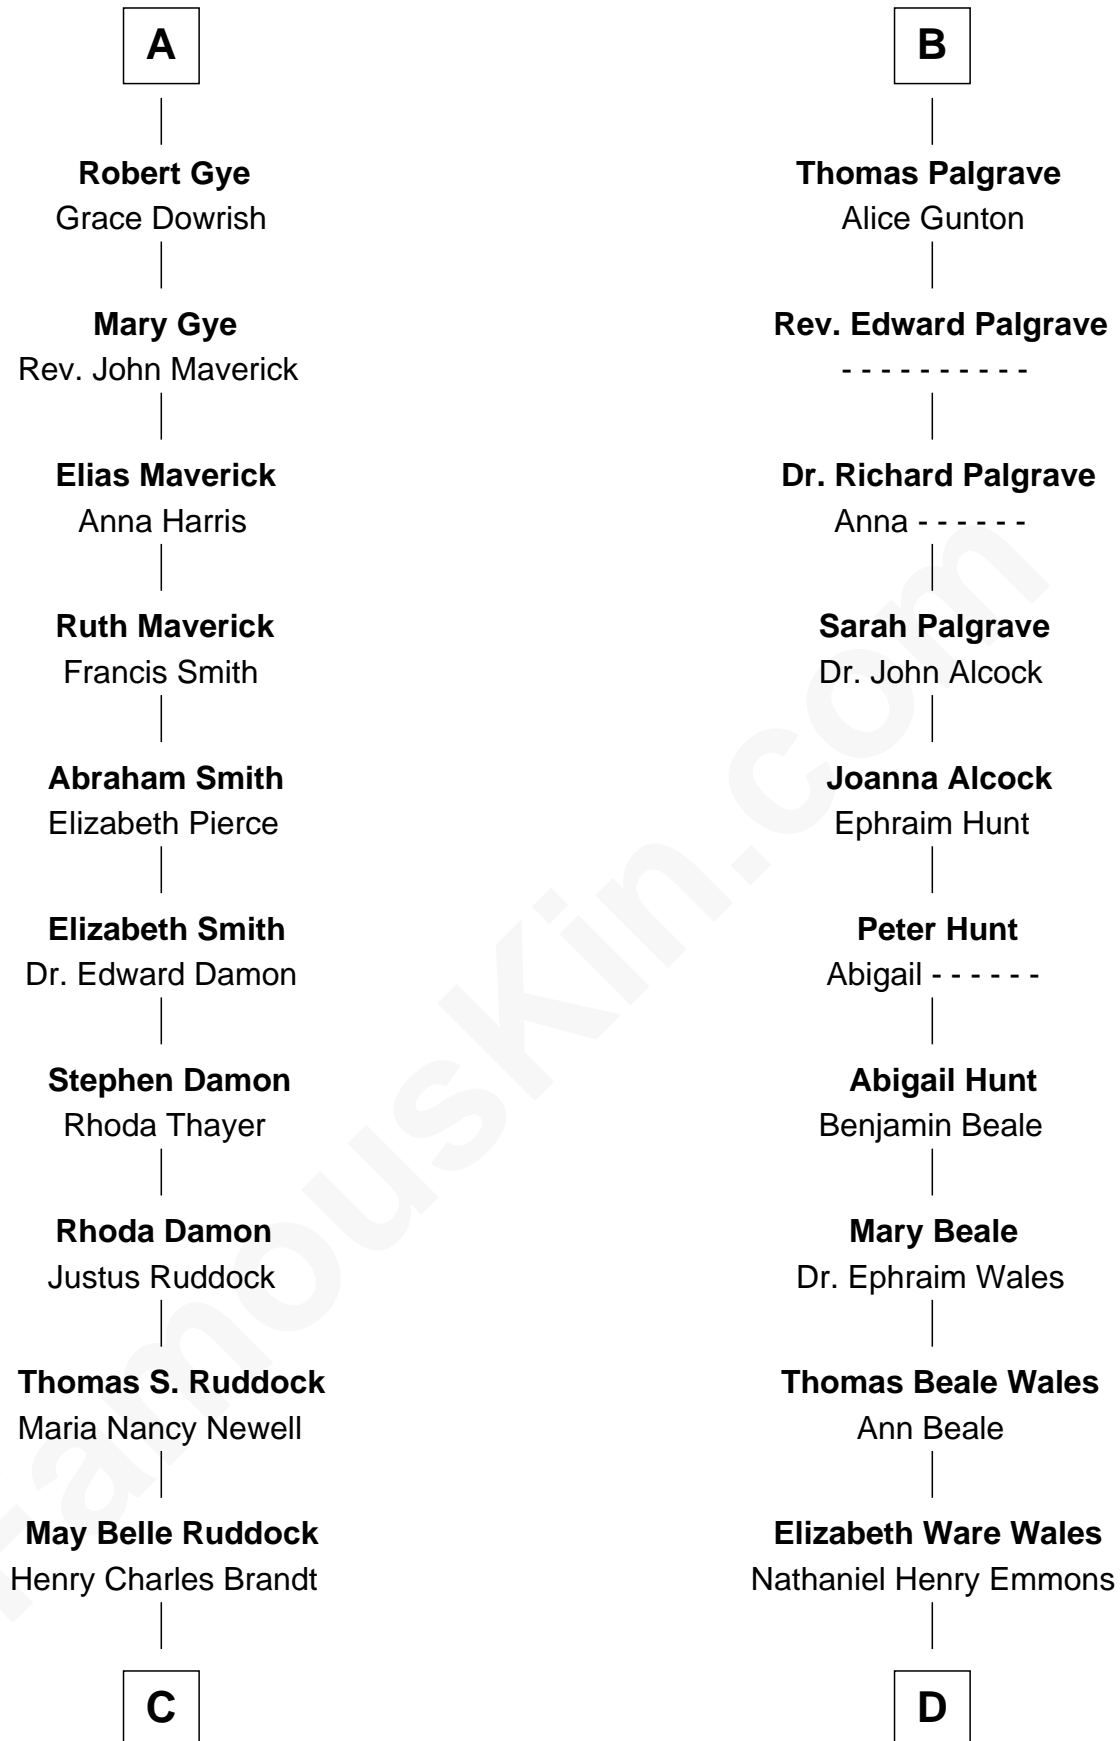

# FamousKin.com Relationship Chart of

**Sarah Palin**

*9th Governor of Alaska*

19th cousin 2 times removed of

**Paget Brewster**

*TV Actress*

**Edmund Fitzalan**

Alice de Warenne

**Richard Fitzalan**  
Eleanor Plantagenet

**John Fitzalan**  
Eleanor Maltravers

**Joan Fitzalan**  
Sir William Echyngnam

**Joan Echyngnam**  
Sir John Bayntun

**Henry Bayntun**  
-----

**Jane Bayntun**  
Thomas Prowse

**Mary Prowse**  
John Gye

**A**

**Richard Fitzalan**  
Eleanor Plantagenet

**Sir Richard Fitzalan**  
Elizabeth de Bohun

**Elizabeth Fitzalan**  
Sir Robert Goushill

**Elizabeth Goushill**  
Sir Robert Wingfield

**Elizabeth Wingfield**  
Sir William Brandon

**Eleanor Brandon**  
John Glemham

**Anne Glemham**  
Henry Palgrave

**B**

**C**

**Nellie Marie Brandt**  
Charles Francis Heath

**Charles Richard Heath**  
Sarah Sheeran