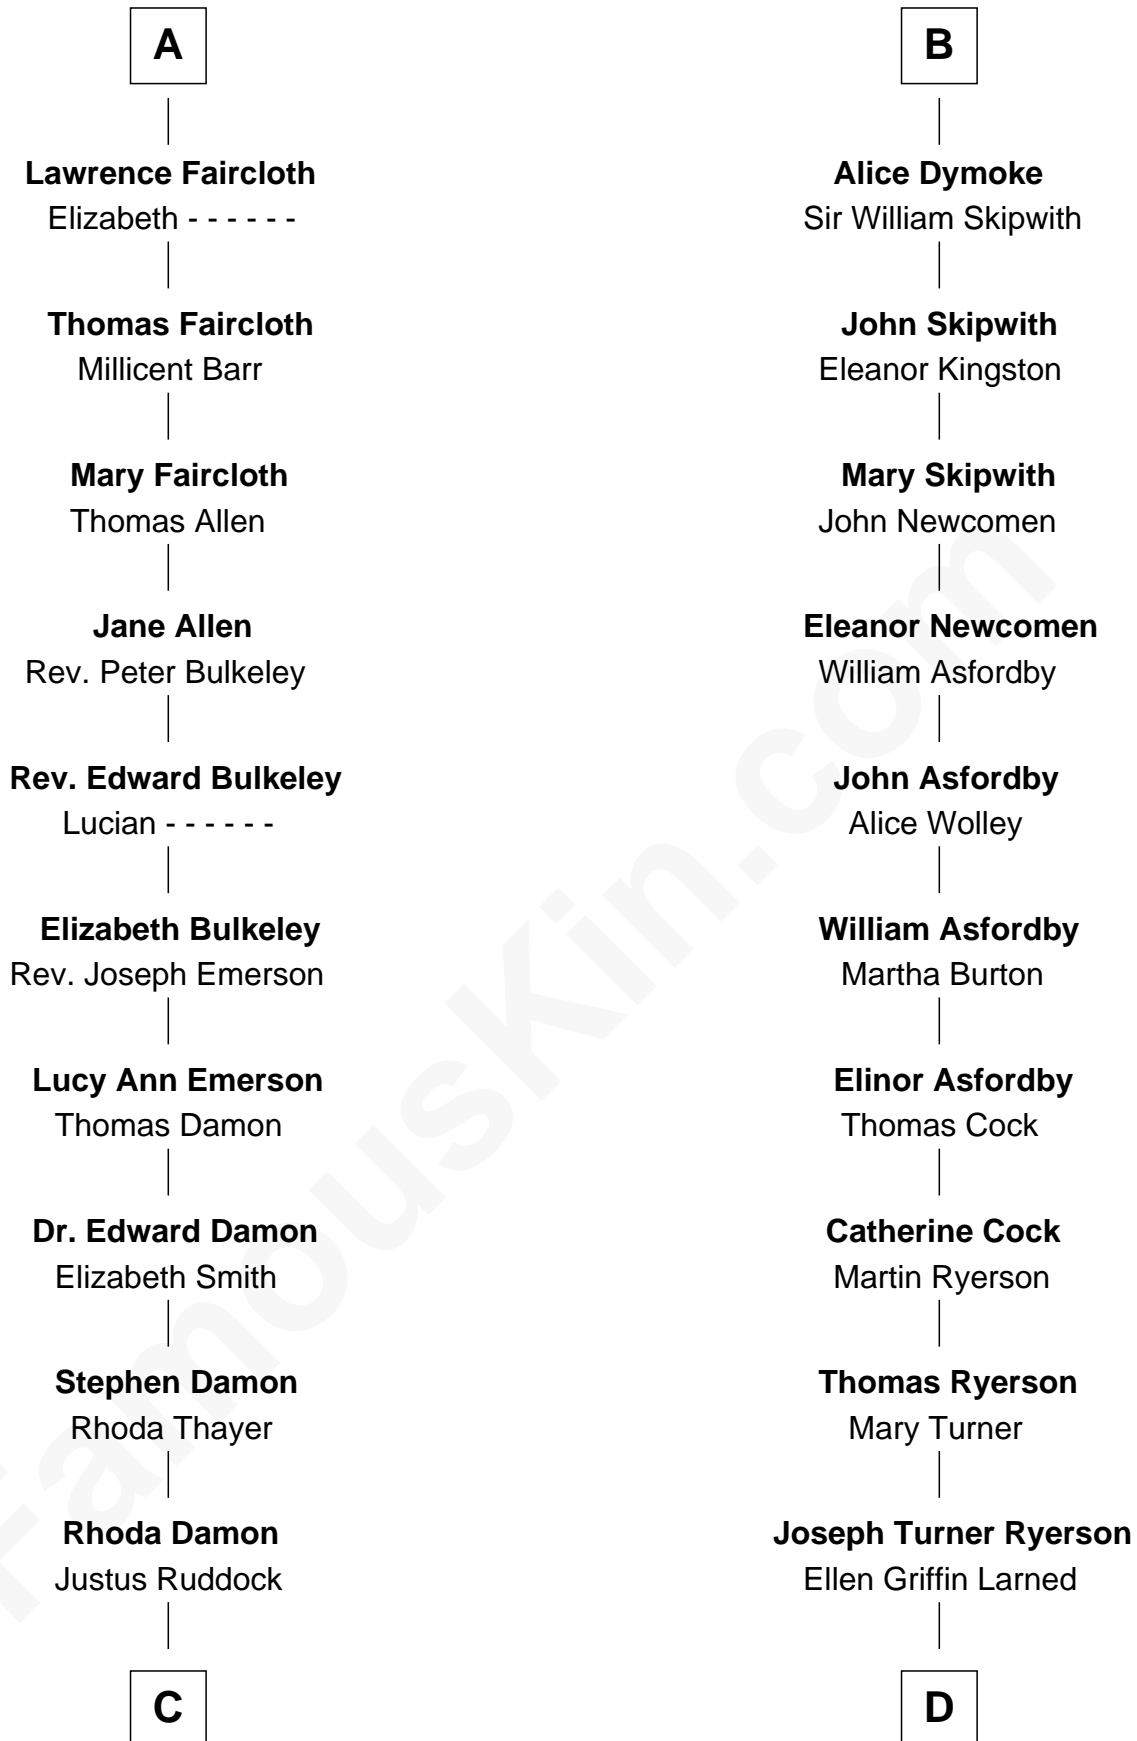

FamousKin.com Relationship Chart of

Sarah Palin

9th Governor of Alaska

21st cousin of

Paget Brewster

TV Actress

Sir William de Ros

Eustache Fitz Ralph

C

Thomas S. Ruddock
Maria Nancy Newell

May Belle Ruddock
Henry Charles Brandt

Nellie Marie Brandt
Charles Francis Heath

Charles Richard Heath
Sarah Sheeran

Sarah Palin
9th Governor of Alaska

D

Edward Larned Ryerson
Mary Pringle Mitchell

Donald Mitchell Ryerson
Isabelle McGenniss

Joan Ryerson
George Washington Wales Brewster

Galen Brewster
Hathaway Tew

Paget Brewster
TV Actress