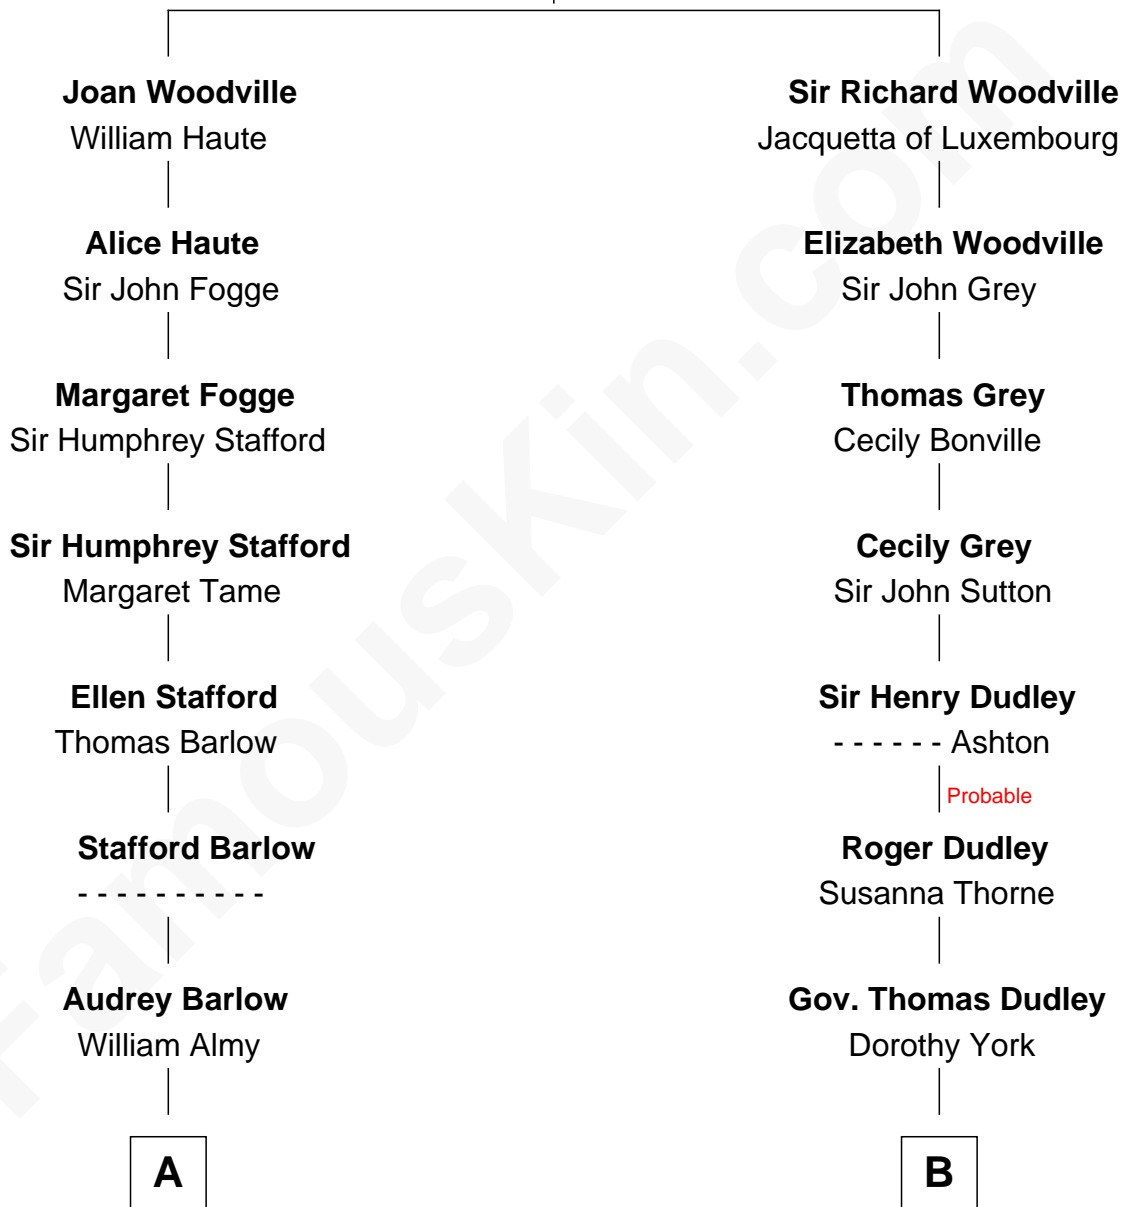

# FamousKin.com Relationship Chart of

**Sarah Palin**

*9th Governor of Alaska*

16th cousin 2 times removed of

**James Sherman**

*27th U.S. Vice-President*

**Richard Woodville**

Joan Bedlisgate

**C**

Charles Richard Heath

Sarah Sheeran

Sarah Palin

*9th Governor of Alaska*

FamousKin.com