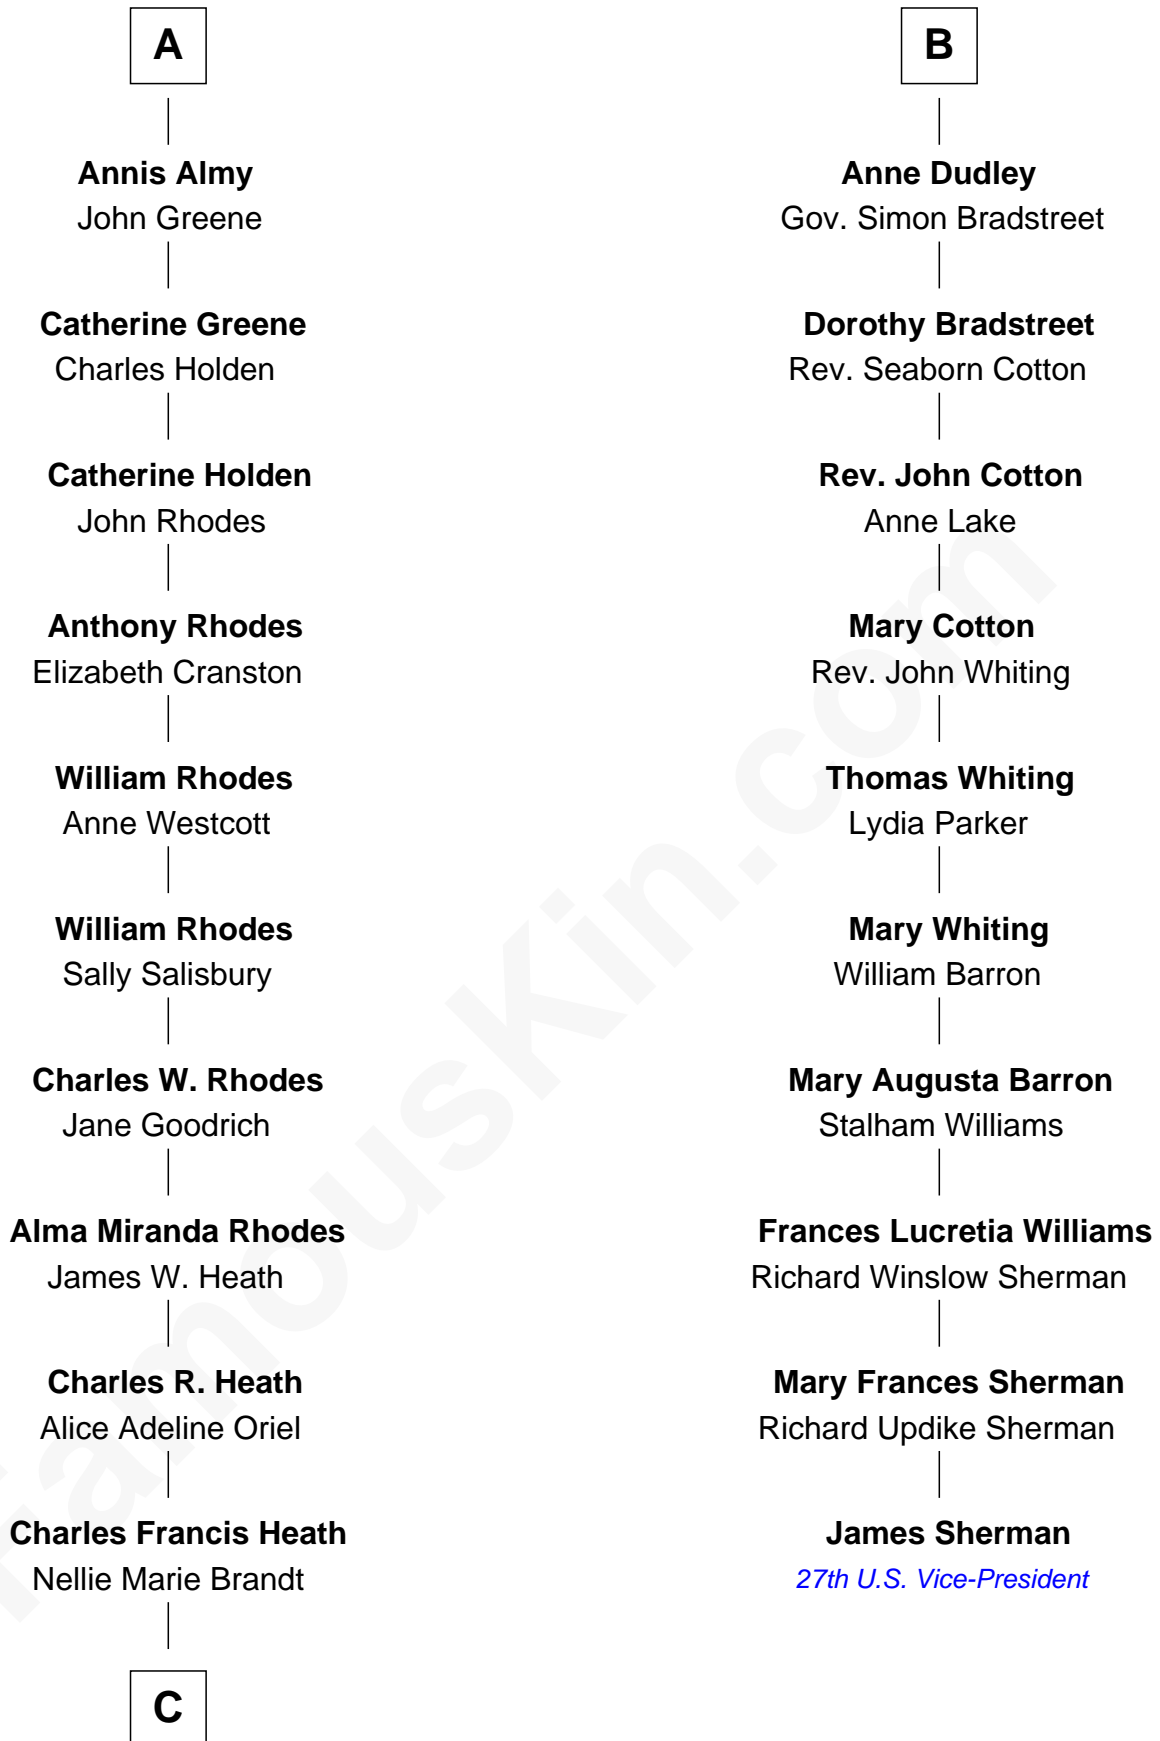

# FamousKin.com Relationship Chart of

**Sarah Palin**

*9th Governor of Alaska*

16th cousin 2 times removed of

**James Sherman**

*27th U.S. Vice-President*

**Richard Woodville**

Joan Bedlisgate

**C**

Charles Richard Heath

Sarah Sheeran

Sarah Palin

*9th Governor of Alaska*

FamousKin.com