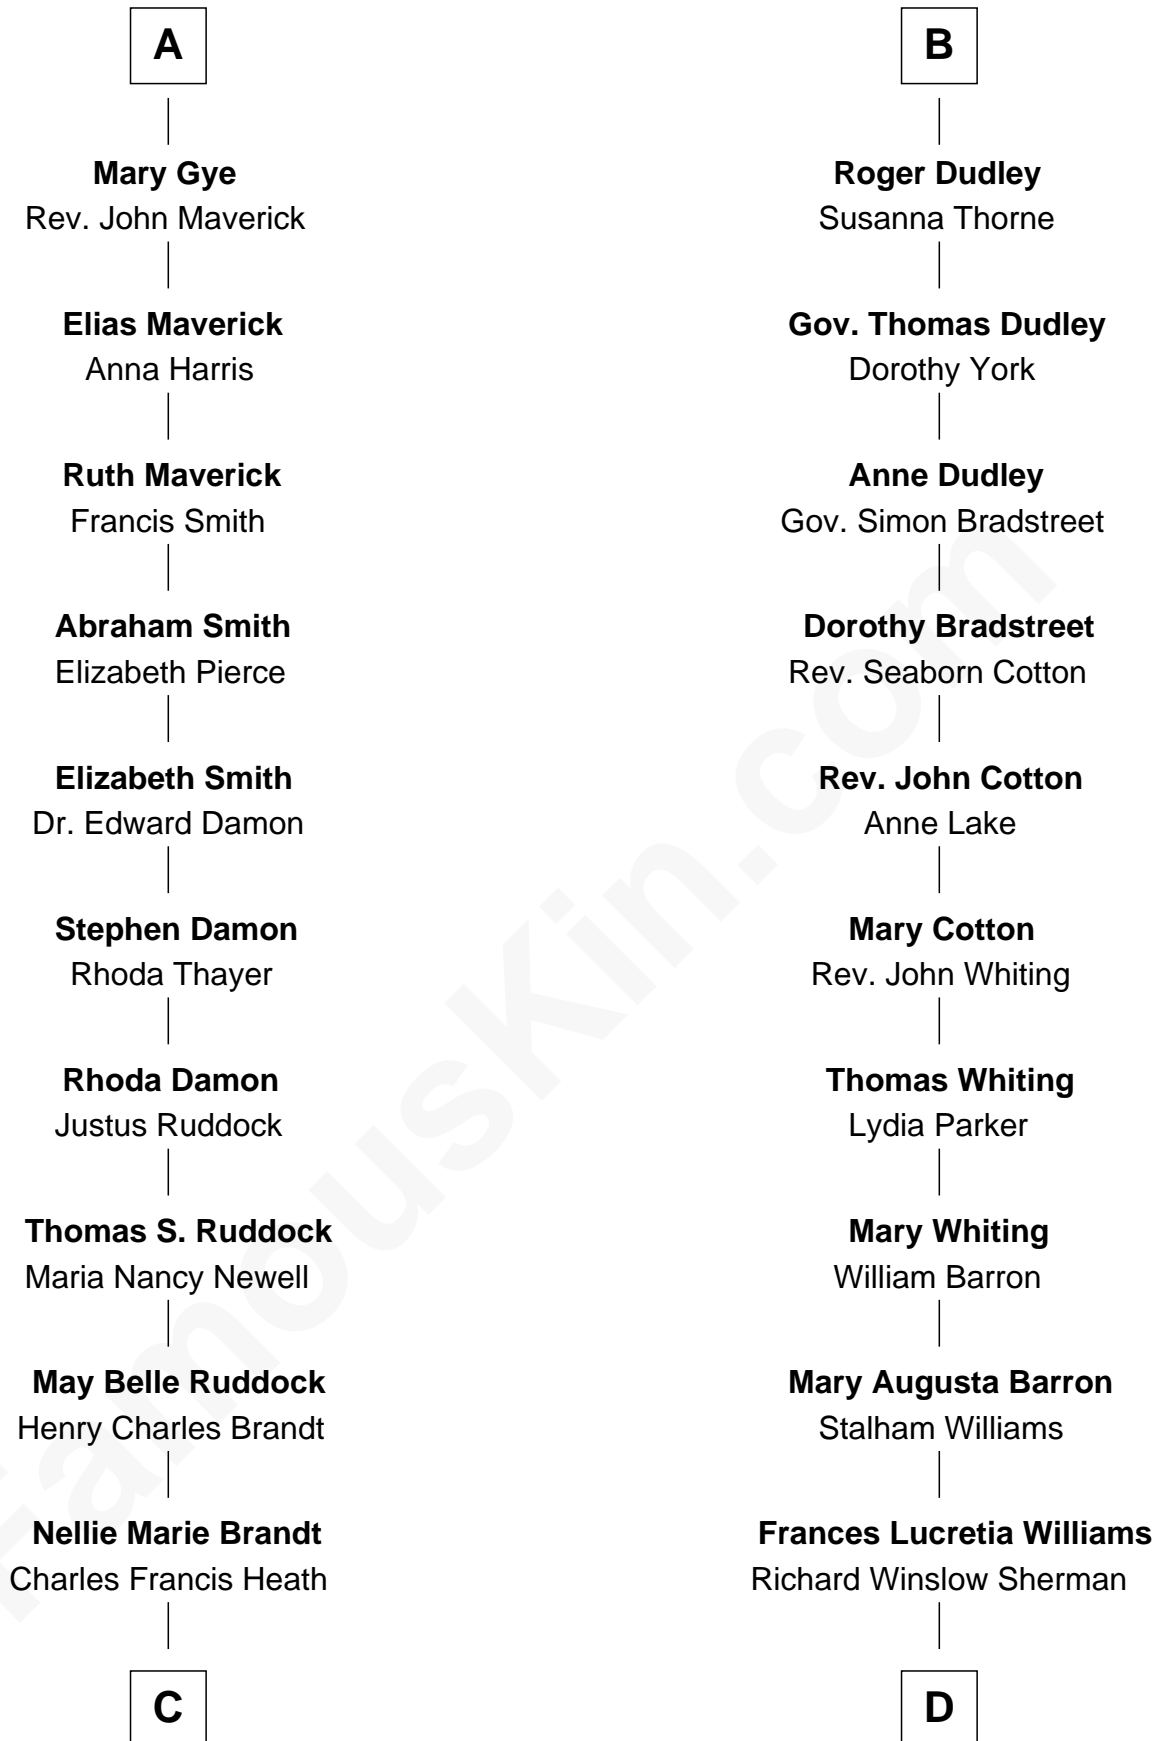

FamousKin.com Relationship Chart of

Sarah Palin

9th Governor of Alaska

18th cousin of

James Sherman

27th U.S. Vice-President

Richard Fitzalan
Eleanor Plantagenet

C

Charles Richard Heath

Sarah Sheeran

Sarah Palin

9th Governor of Alaska

D

Mary Frances Sherman

Richard Updike Sherman

James Sherman

27th U.S. Vice-President

FamousKin.com