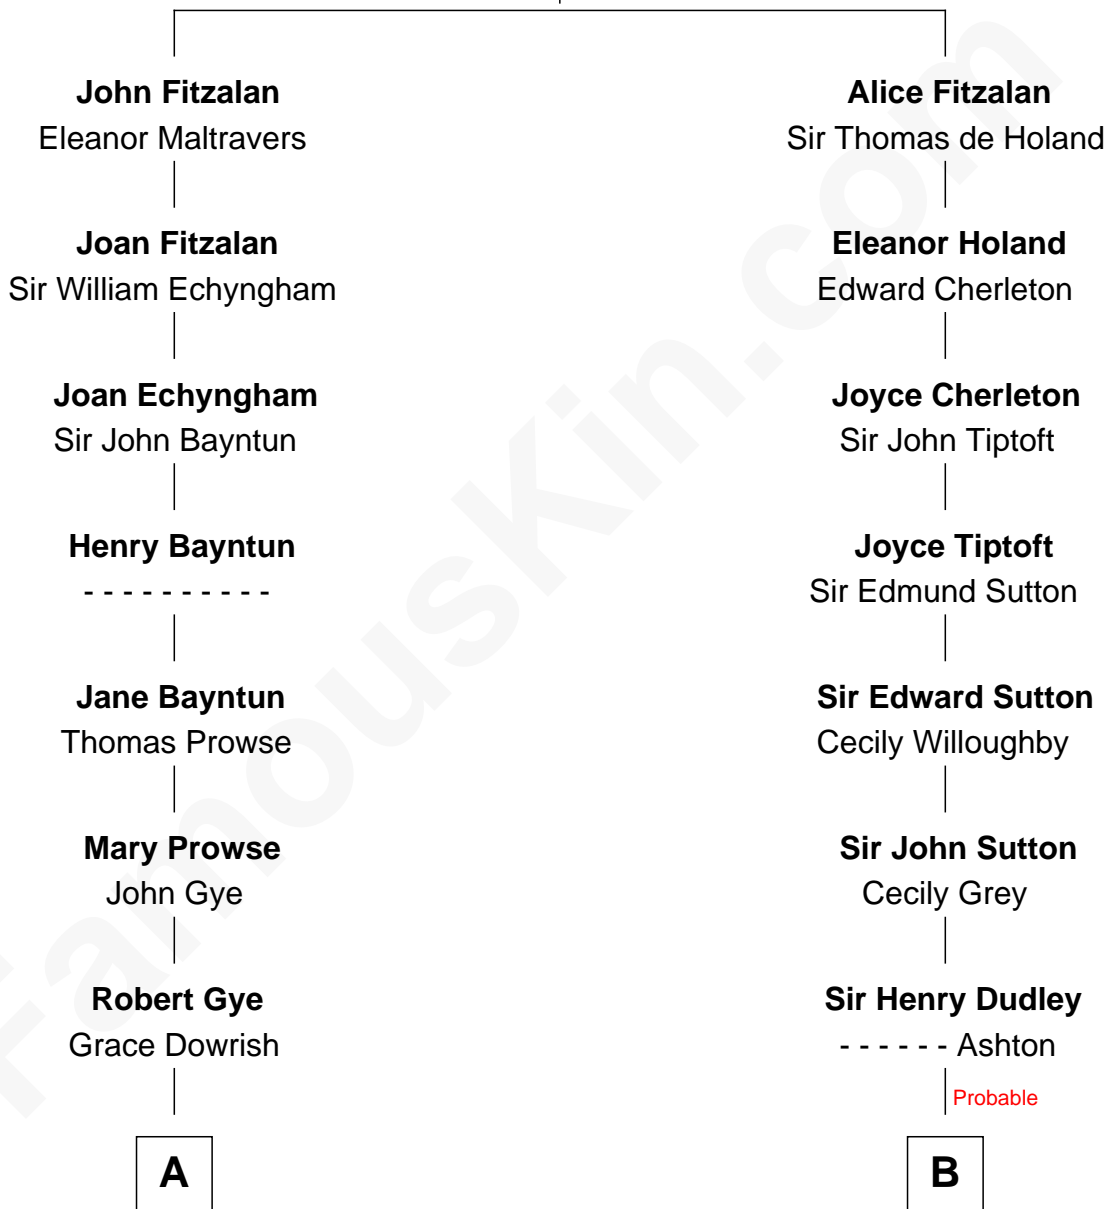

FamousKin.com Relationship Chart of

Sarah Palin

9th Governor of Alaska

18th cousin of

James Sherman

27th U.S. Vice-President

Richard Fitzalan
Eleanor Plantagenet

C

Charles Richard Heath

Sarah Sheeran

Sarah Palin

9th Governor of Alaska

D

Mary Frances Sherman

Richard Updike Sherman

James Sherman

27th U.S. Vice-President

FamousKin.com