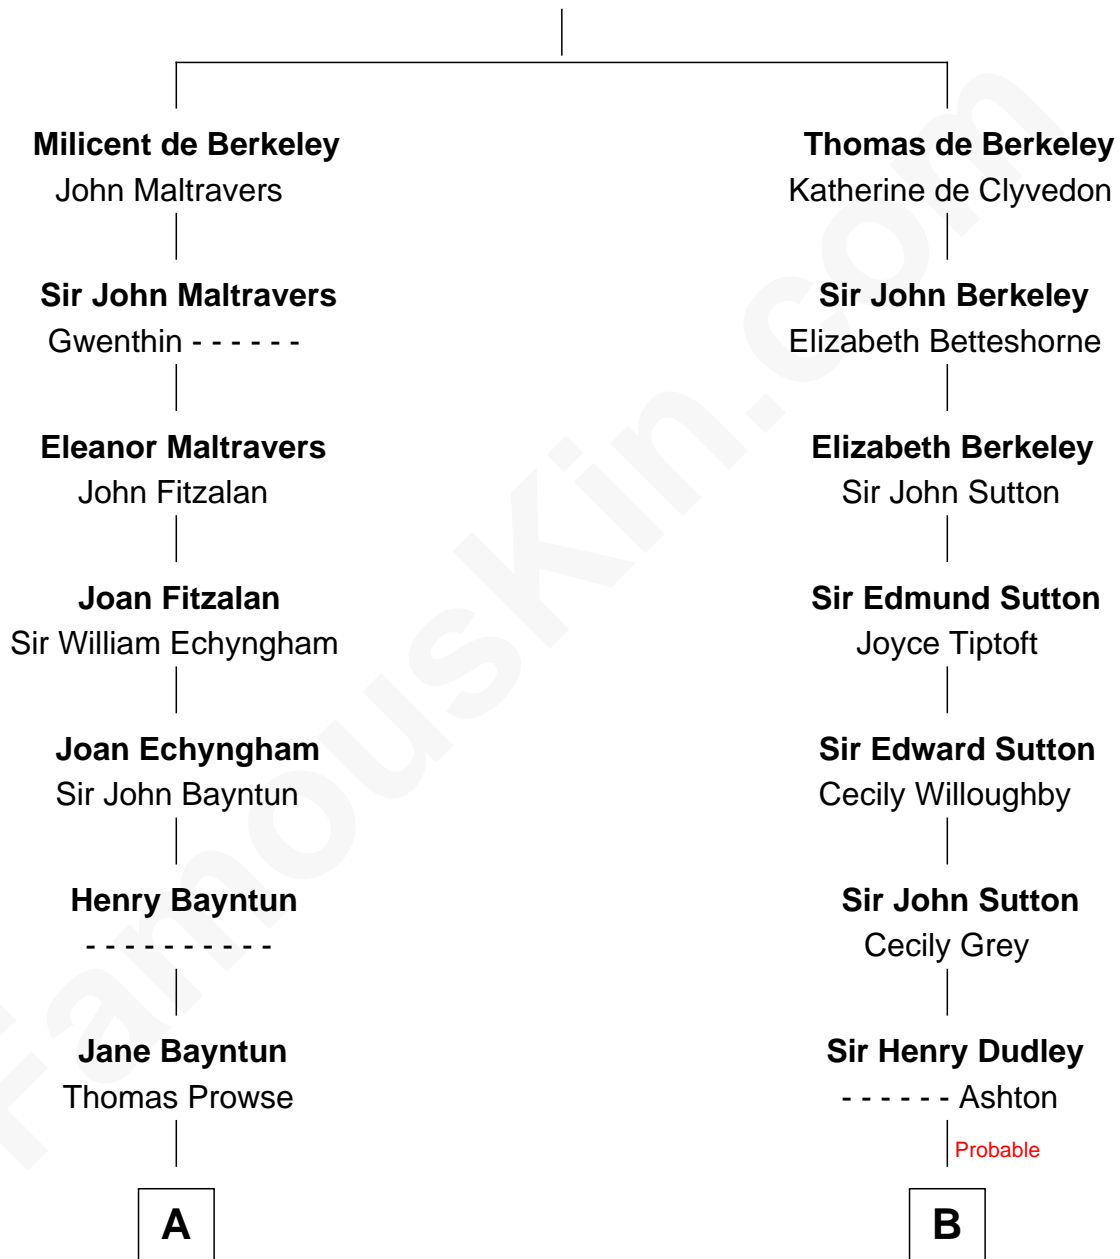

# FamousKin.com Relationship Chart of

**Sarah Palin**

*9th Governor of Alaska*

18th cousin 2 times removed of

**James Sherman**

*27th U.S. Vice-President*

**Sir Maurice de Berkeley**

Eve la Zouche

**C**

**May Belle Ruddock**  
Henry Charles Brandt

**Nellie Marie Brandt**  
Charles Francis Heath

**Charles Richard Heath**  
Sarah Sheeran

**Sarah Palin**  
*9th Governor of Alaska*

**D**

**Mary Frances Sherman**  
Richard Updike Sherman

**James Sherman**  
*27th U.S. Vice-President*

FamousKin.com