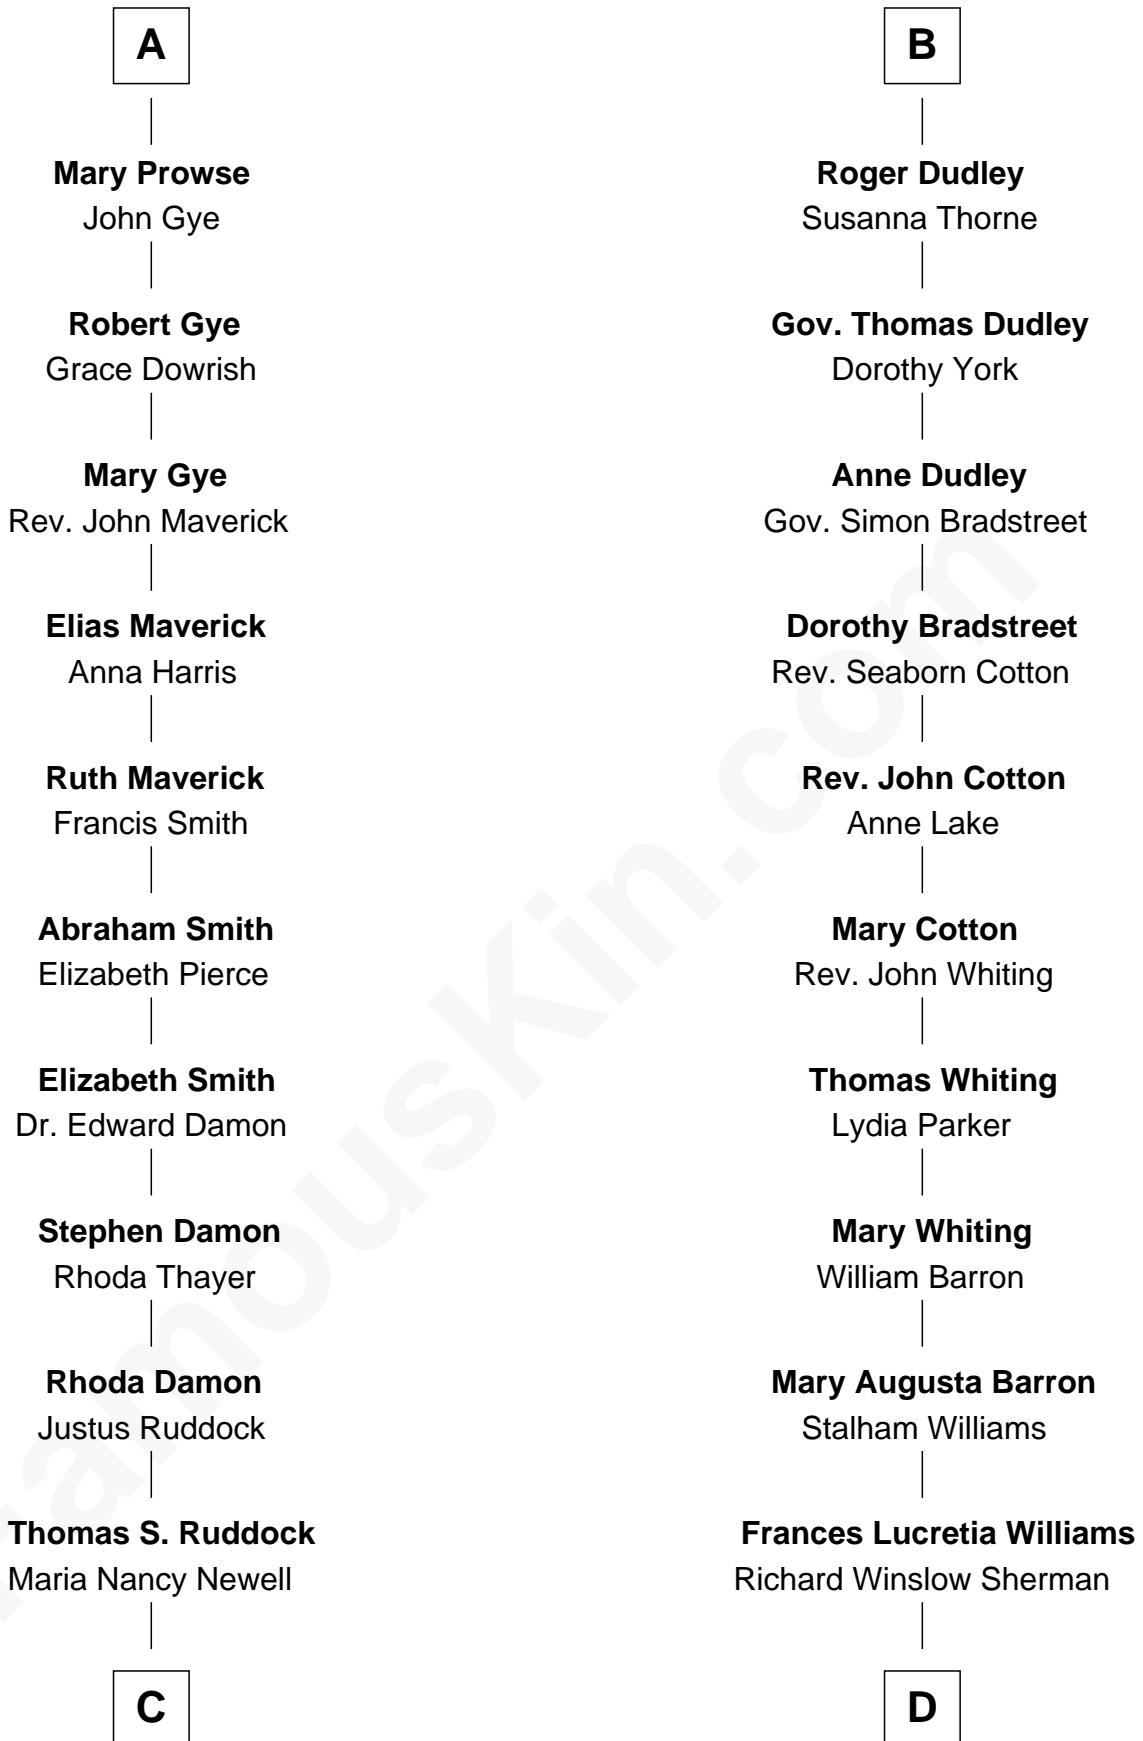

# FamousKin.com Relationship Chart of

**Sarah Palin**

*9th Governor of Alaska*

18th cousin 2 times removed of

**James Sherman**

*27th U.S. Vice-President*

**Sir Maurice de Berkeley**

Eve la Zouche

**C**

**May Belle Ruddock**  
Henry Charles Brandt

**Nellie Marie Brandt**  
Charles Francis Heath

**Charles Richard Heath**  
Sarah Sheeran

**Sarah Palin**  
*9th Governor of Alaska*

**D**

**Mary Frances Sherman**  
Richard Updike Sherman

**James Sherman**  
*27th U.S. Vice-President*

FamousKin.com