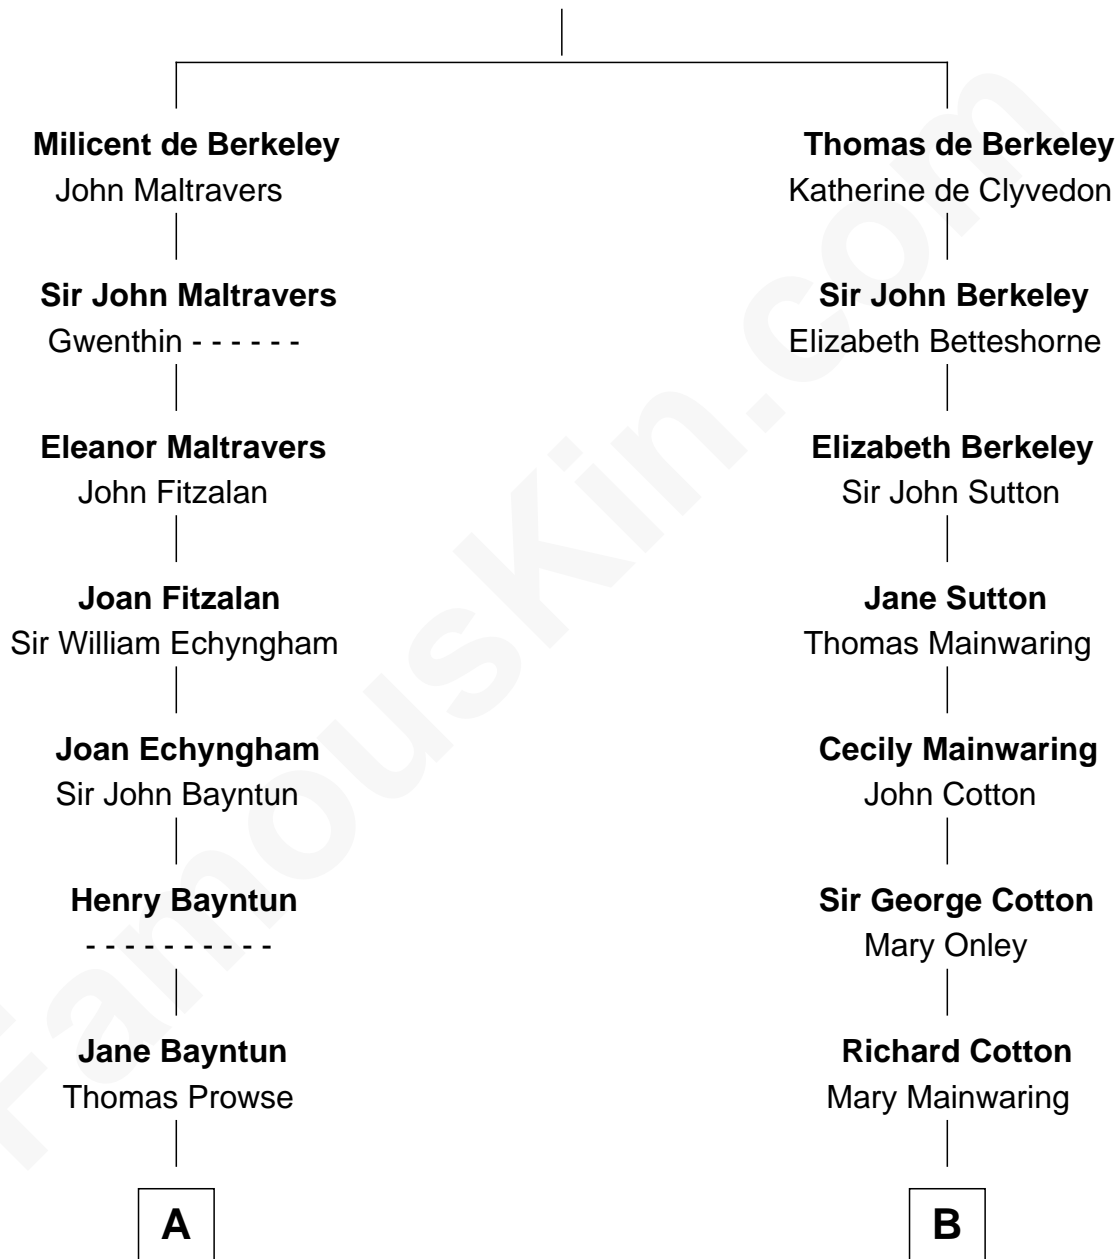

FamousKin.com Relationship Chart of

Sarah Palin

9th Governor of Alaska

17th cousin 3 times removed of

Allen Dulles

5th Director of the C.I.A.

Sir Maurice de Berkeley

Eve la Zouche

C

—
May Belle Ruddock
Henry Charles Brandt

—
Nellie Marie Brandt
Charles Francis Heath

—
Charles Richard Heath
Sarah Sheeran

—
Sarah Palin
9th Governor of Alaska

FamousKin.com