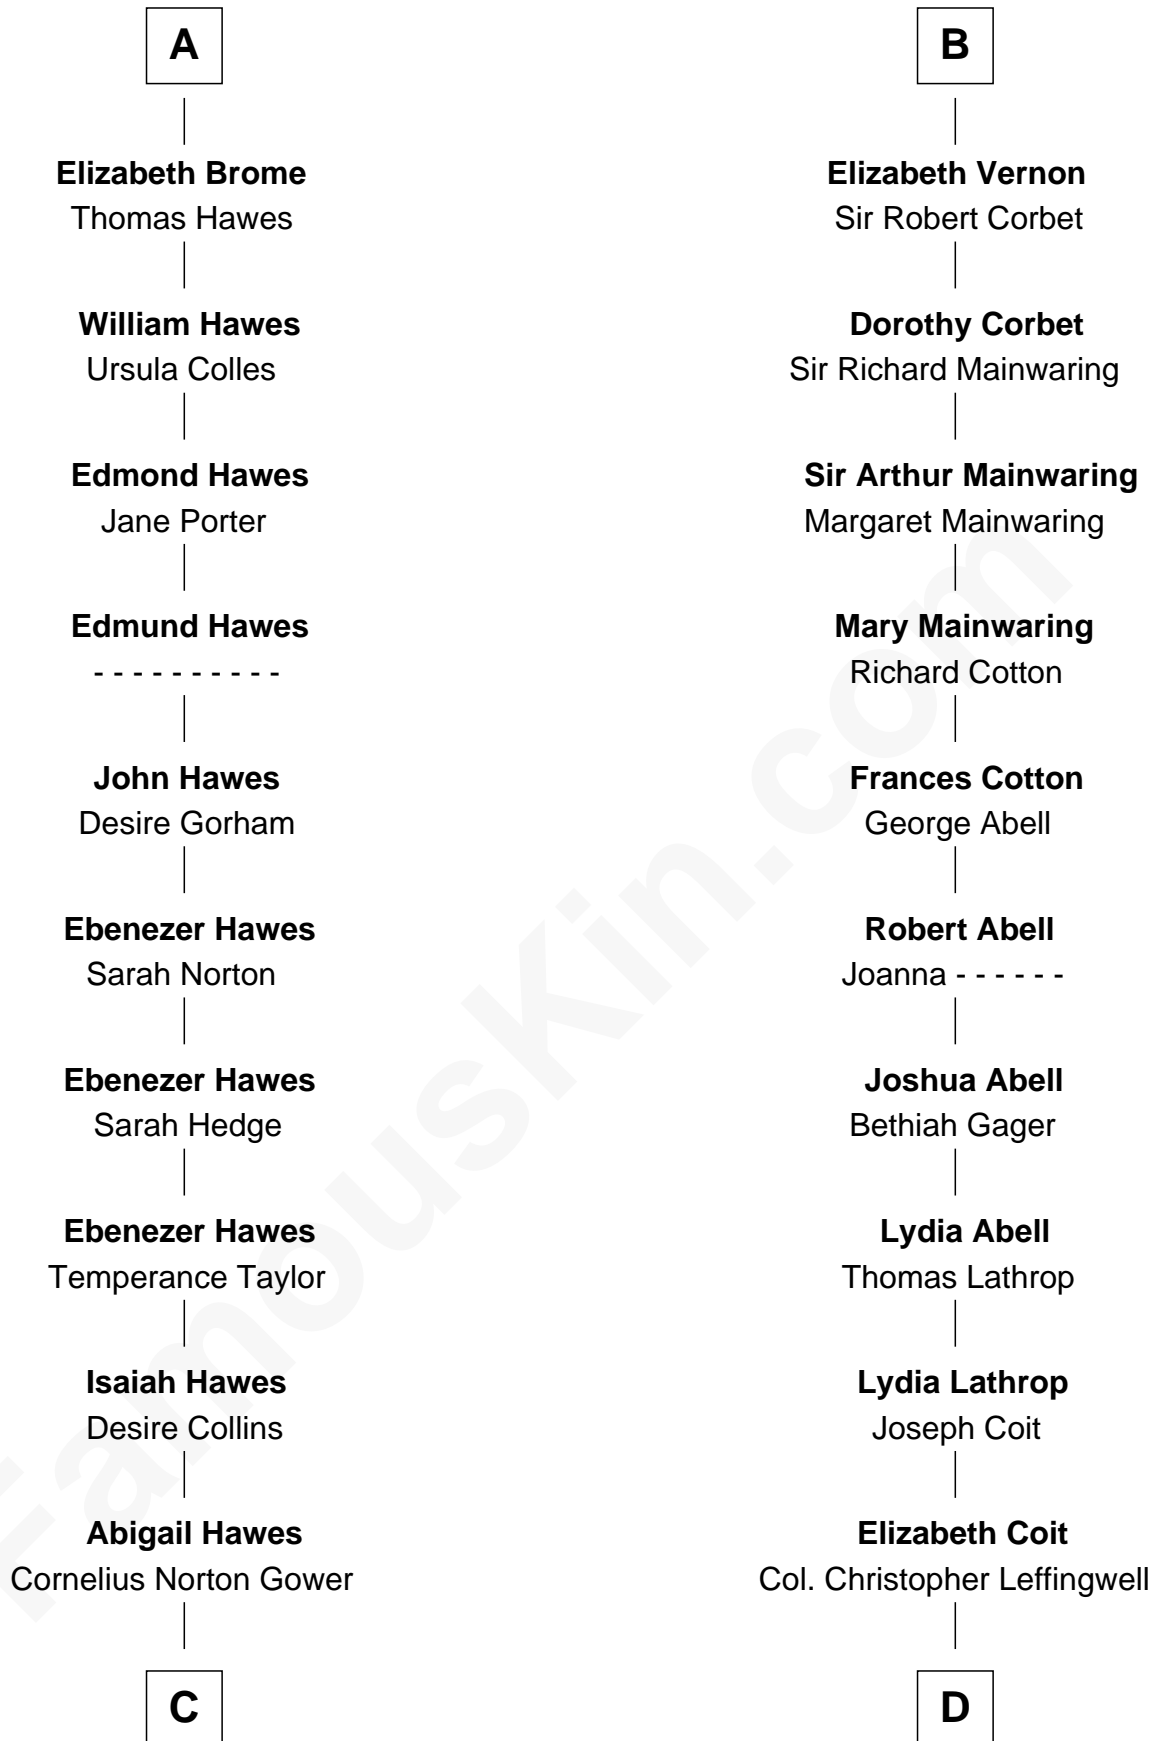

FamousKin.com Relationship Chart of

Sarah Palin

9th Governor of Alaska

21st cousin of

John Foster Dulles

52nd U.S. Secretary of State

Sir Robert de Ros

Isabel de Aubeney

Charles Richard Heath

Sarah Palin

9th Governor of Alaska

D

Joanna Leffingwell

Charles Lathrop

Harriet Wadsworth Lathrop

Rev. Miron Winslow