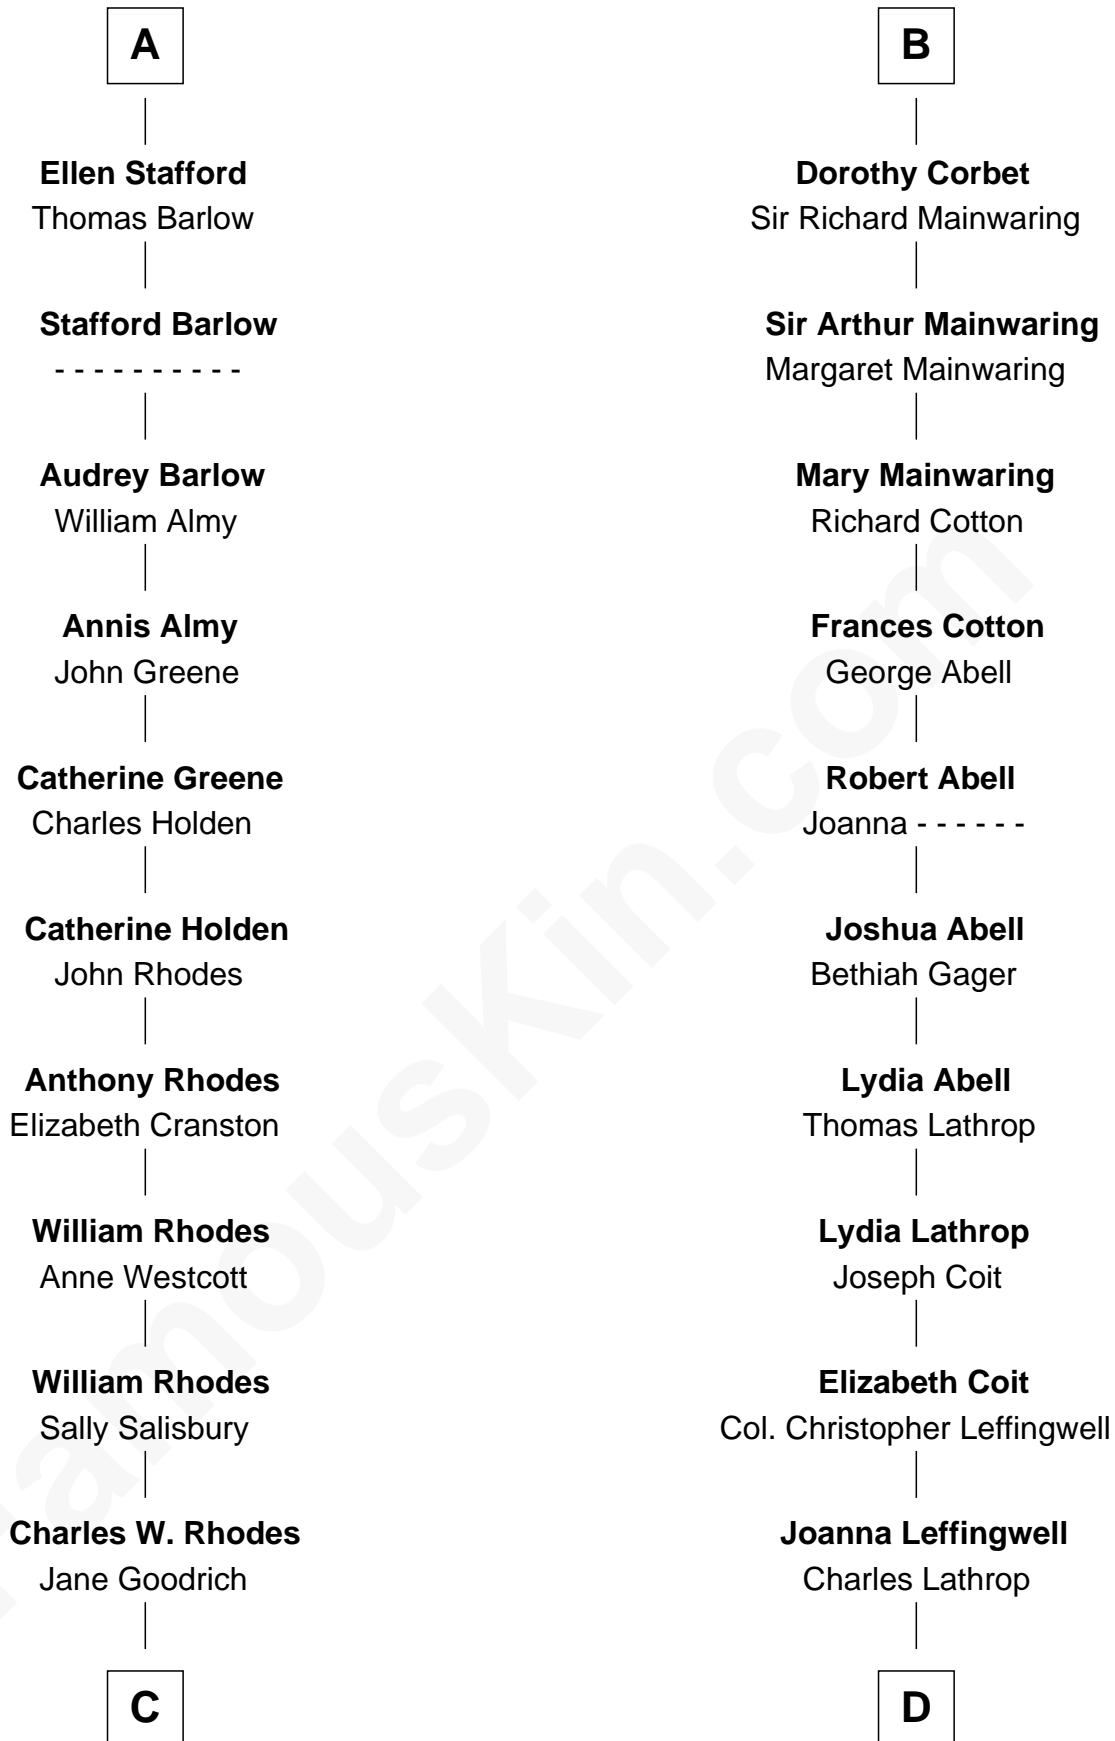

FamousKin.com

Relationship Chart of Sarah Palin

9th Governor of Alaska

20th cousin 1 time removed of

John Foster Dulles

52nd U.S. Secretary of State

C

Alma Miranda Rhodes

James W. Heath

Charles R. Heath

Alice Adeline Oriel

Charles Francis Heath

Nellie Marie Brandt

Charles Richard Heath

Sarah Sheeran

Sarah Palin

9th Governor of Alaska

D

Harriet Wadsworth Lathrop

Rev. Miron Winslow

Harriet Lathrop Winslow

Rev. John Welsh Dulles

Allen Macy Dulles

Edith Foster