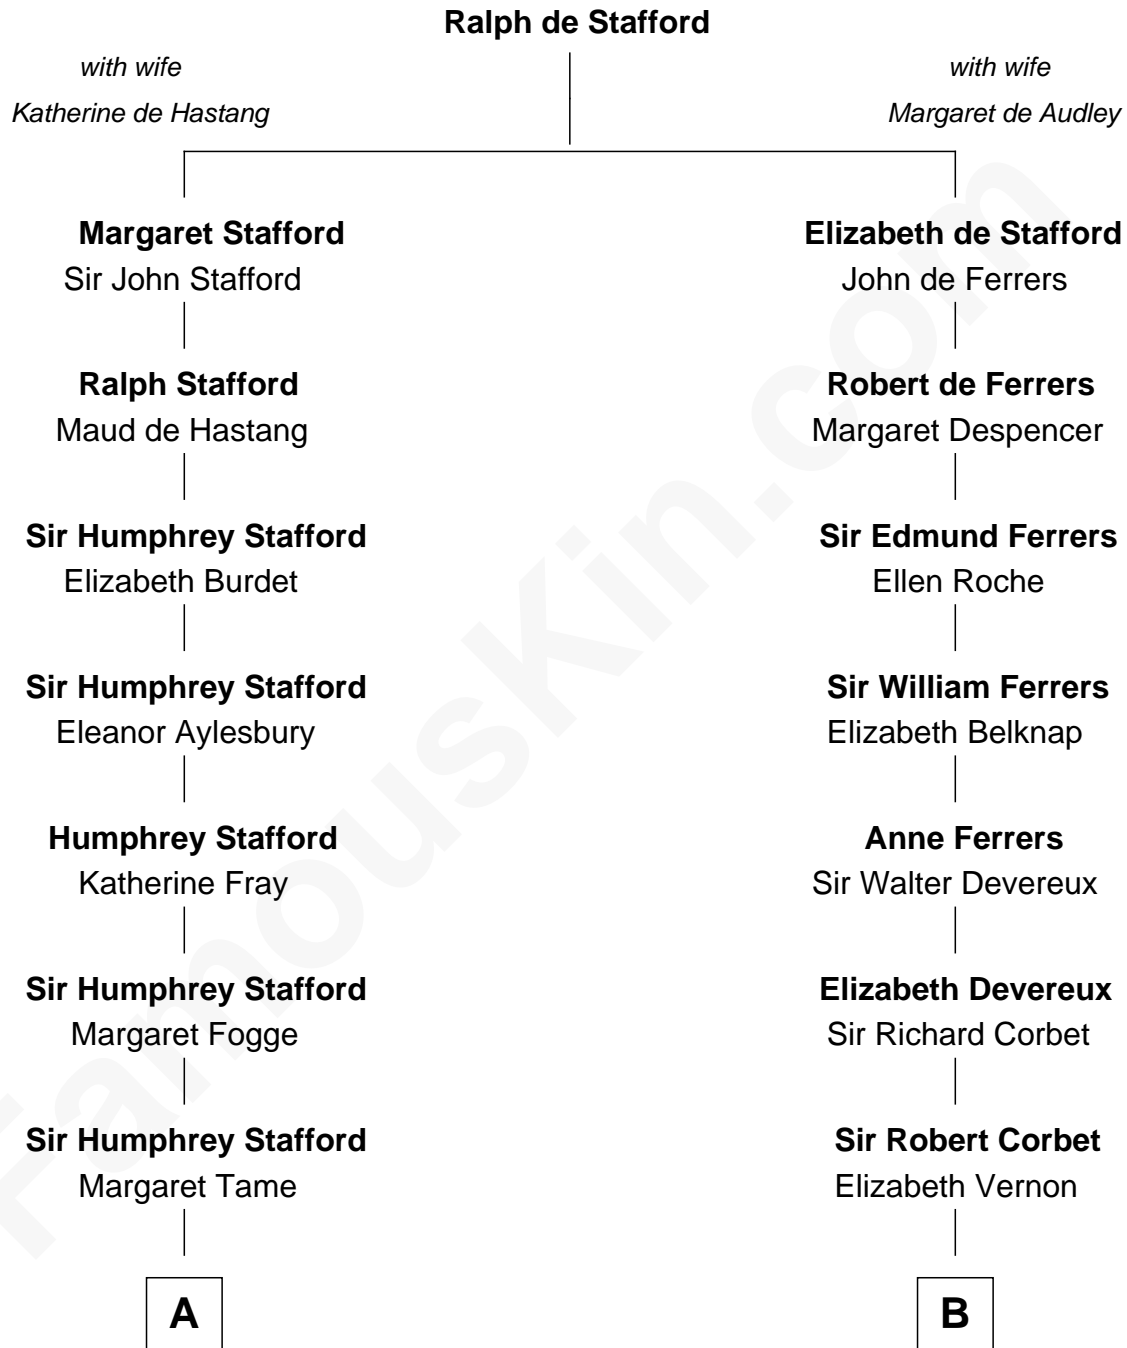

FamousKin.com

Relationship Chart of Sarah Palin

9th Governor of Alaska

20th cousin 1 time removed of

John Foster Dulles

52nd U.S. Secretary of State

C

Alma Miranda Rhodes

James W. Heath

Charles R. Heath

Alice Adeline Oriel

Charles Francis Heath

Nellie Marie Brandt

Charles Richard Heath

Sarah Sheeran

Sarah Palin

9th Governor of Alaska

D

Harriet Wadsworth Lathrop

Rev. Miron Winslow

Harriet Lathrop Winslow

Rev. John Welsh Dulles

Allen Macy Dulles

Edith Foster