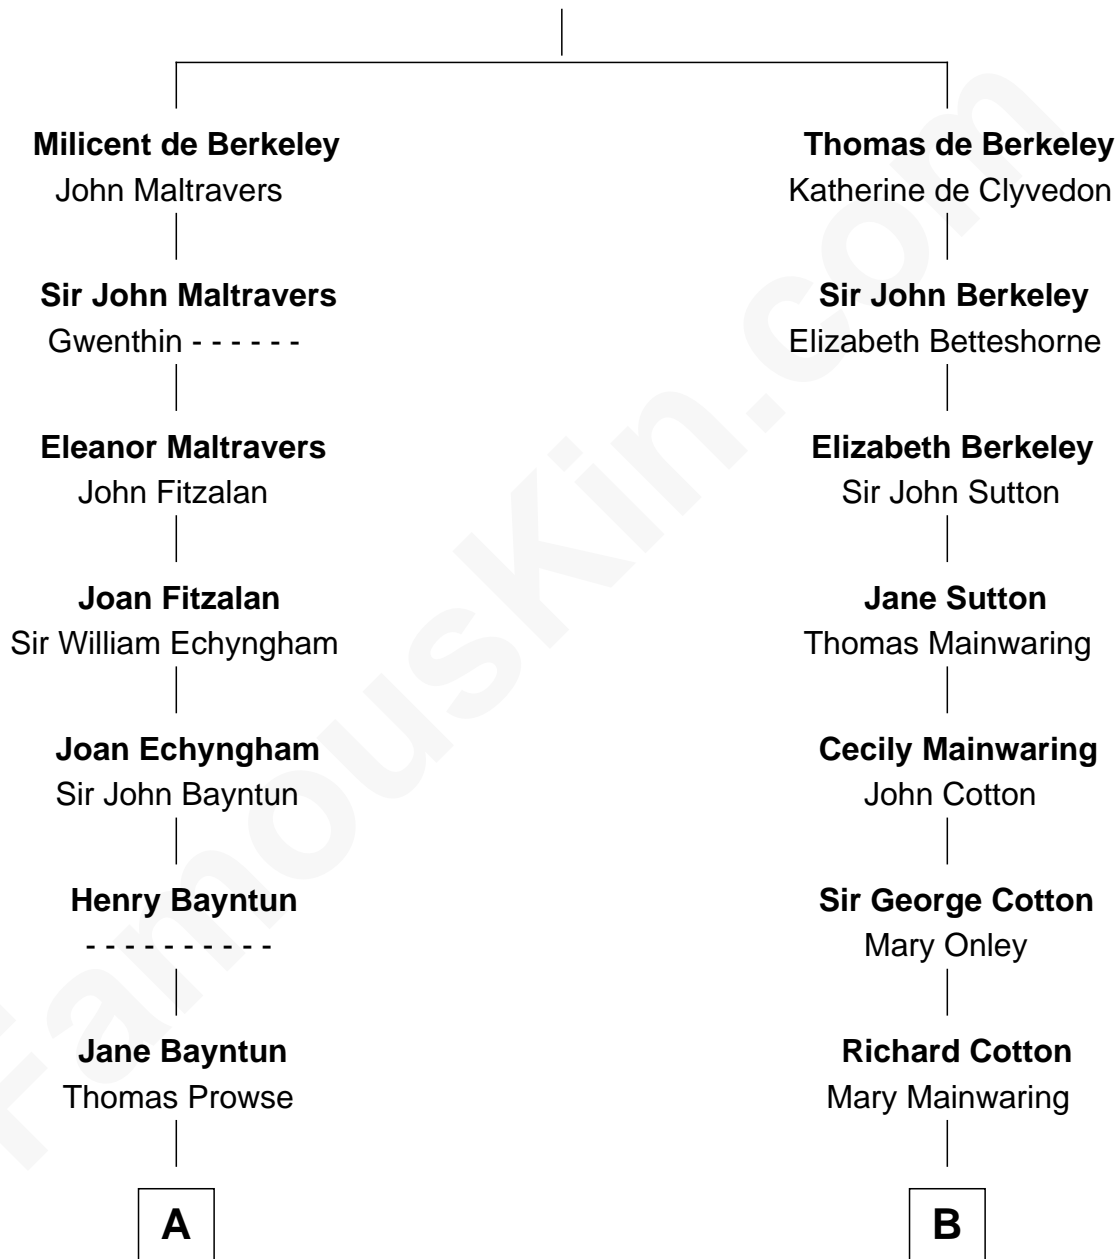

FamousKin.com Relationship Chart of

Sarah Palin

9th Governor of Alaska

17th cousin 3 times removed of

John Foster Dulles

52nd U.S. Secretary of State

Sir Maurice de Berkeley

Eve la Zouche

C

—
May Belle Ruddock
Henry Charles Brandt

—
Nellie Marie Brandt
Charles Francis Heath

—
Charles Richard Heath
Sarah Sheeran

—
Sarah Palin
9th Governor of Alaska

FamousKin.com