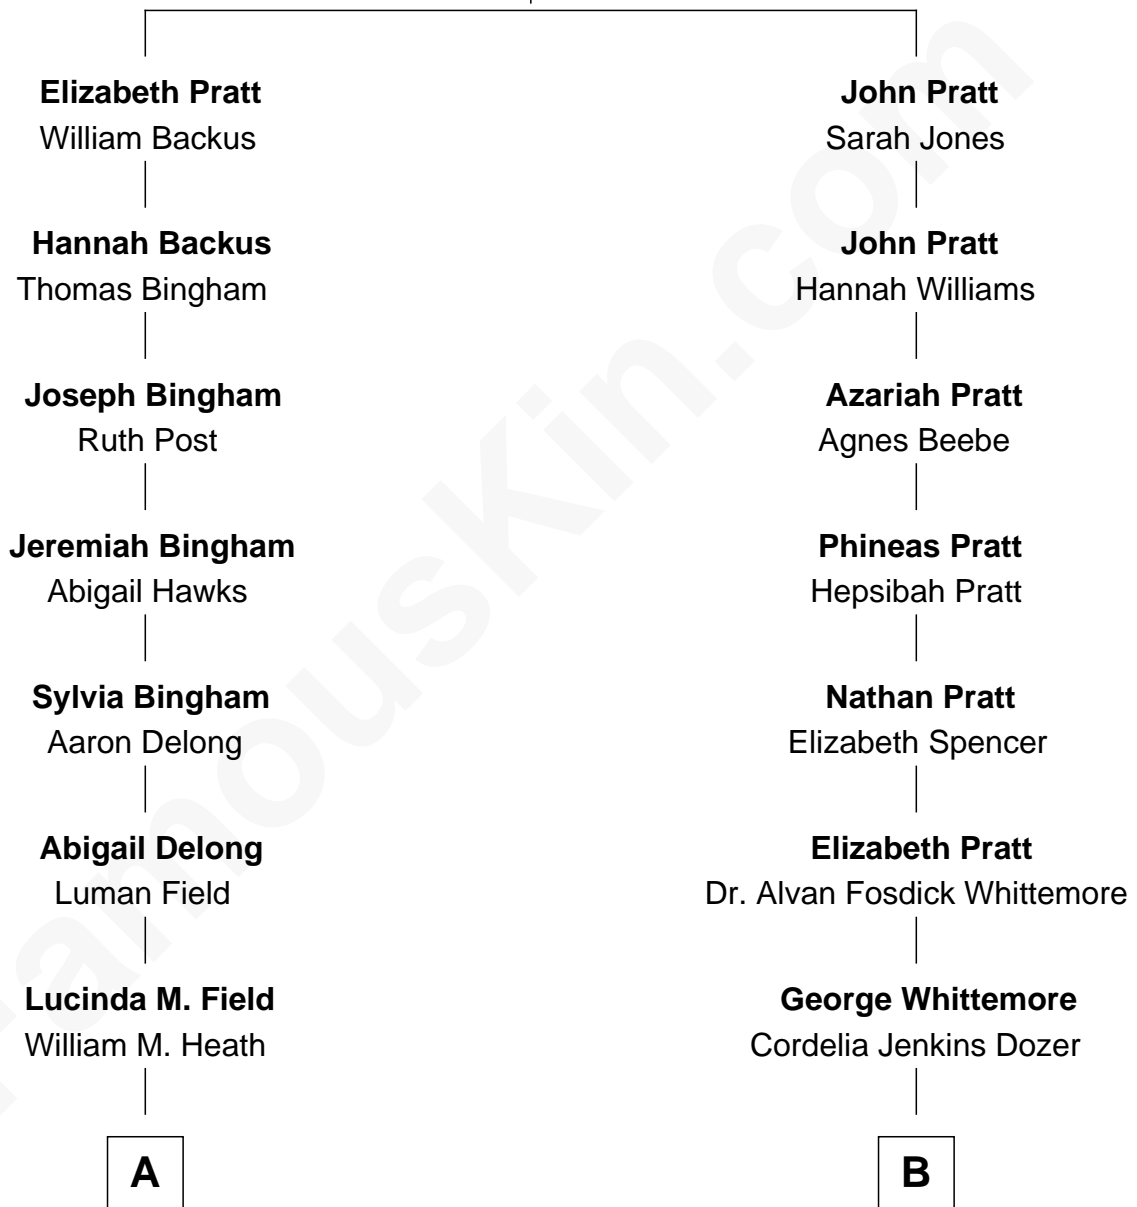

FamousKin.com Relationship Chart of

Sarah Palin

9th Governor of Alaska

11th cousin of

Ellen DeGeneres

Comedienne and TV Personality

William Pratt
Elizabeth Clark

A

James W. Heath
Alma Miranda Rhodes

Charles R. Heath
Alice Adeline Oriel

Charles Francis Heath
Nellie Marie Brandt

Charles Richard Heath
Sarah Sheeran

Sarah Palin
9th Governor of Alaska

B

Mary Whittemore
Joseph C. DeGeneres