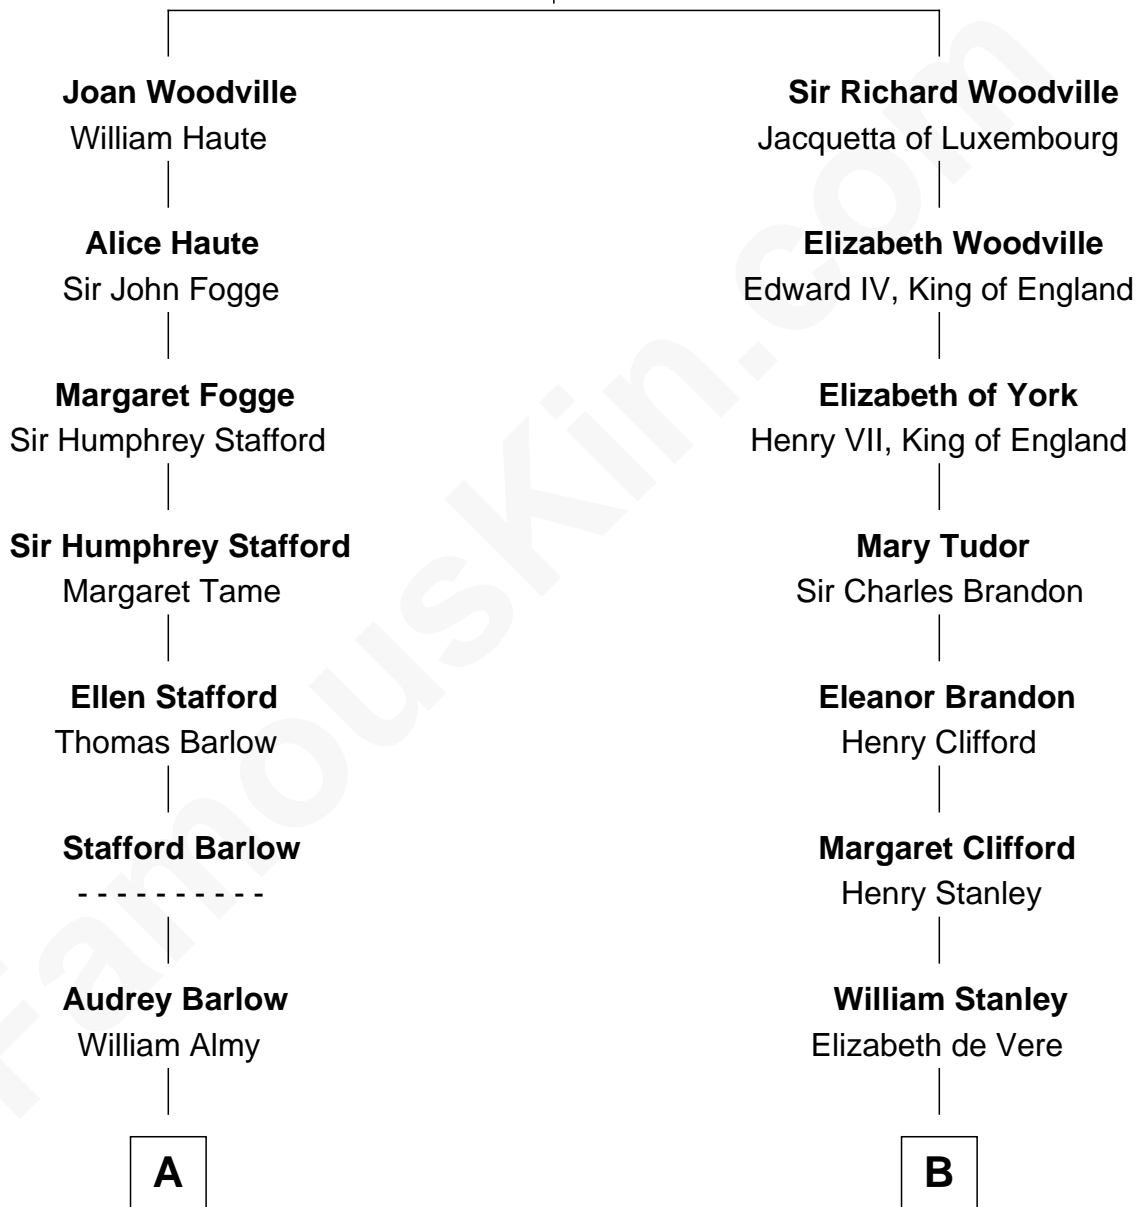

# FamousKin.com Relationship Chart of

**Sarah Palin**

*9th Governor of Alaska*

18th cousin of

**Guy Ritchie**

*British Filmmaker*

**Richard Woodville**

Joan Bedlisgate

**C**

**Charles Richard Heath**

Sarah Sheeran

**Sarah Palin**

*9th Governor of Alaska*

**D**

**John Vivian Ritchie**

Amber Mary Parkinson