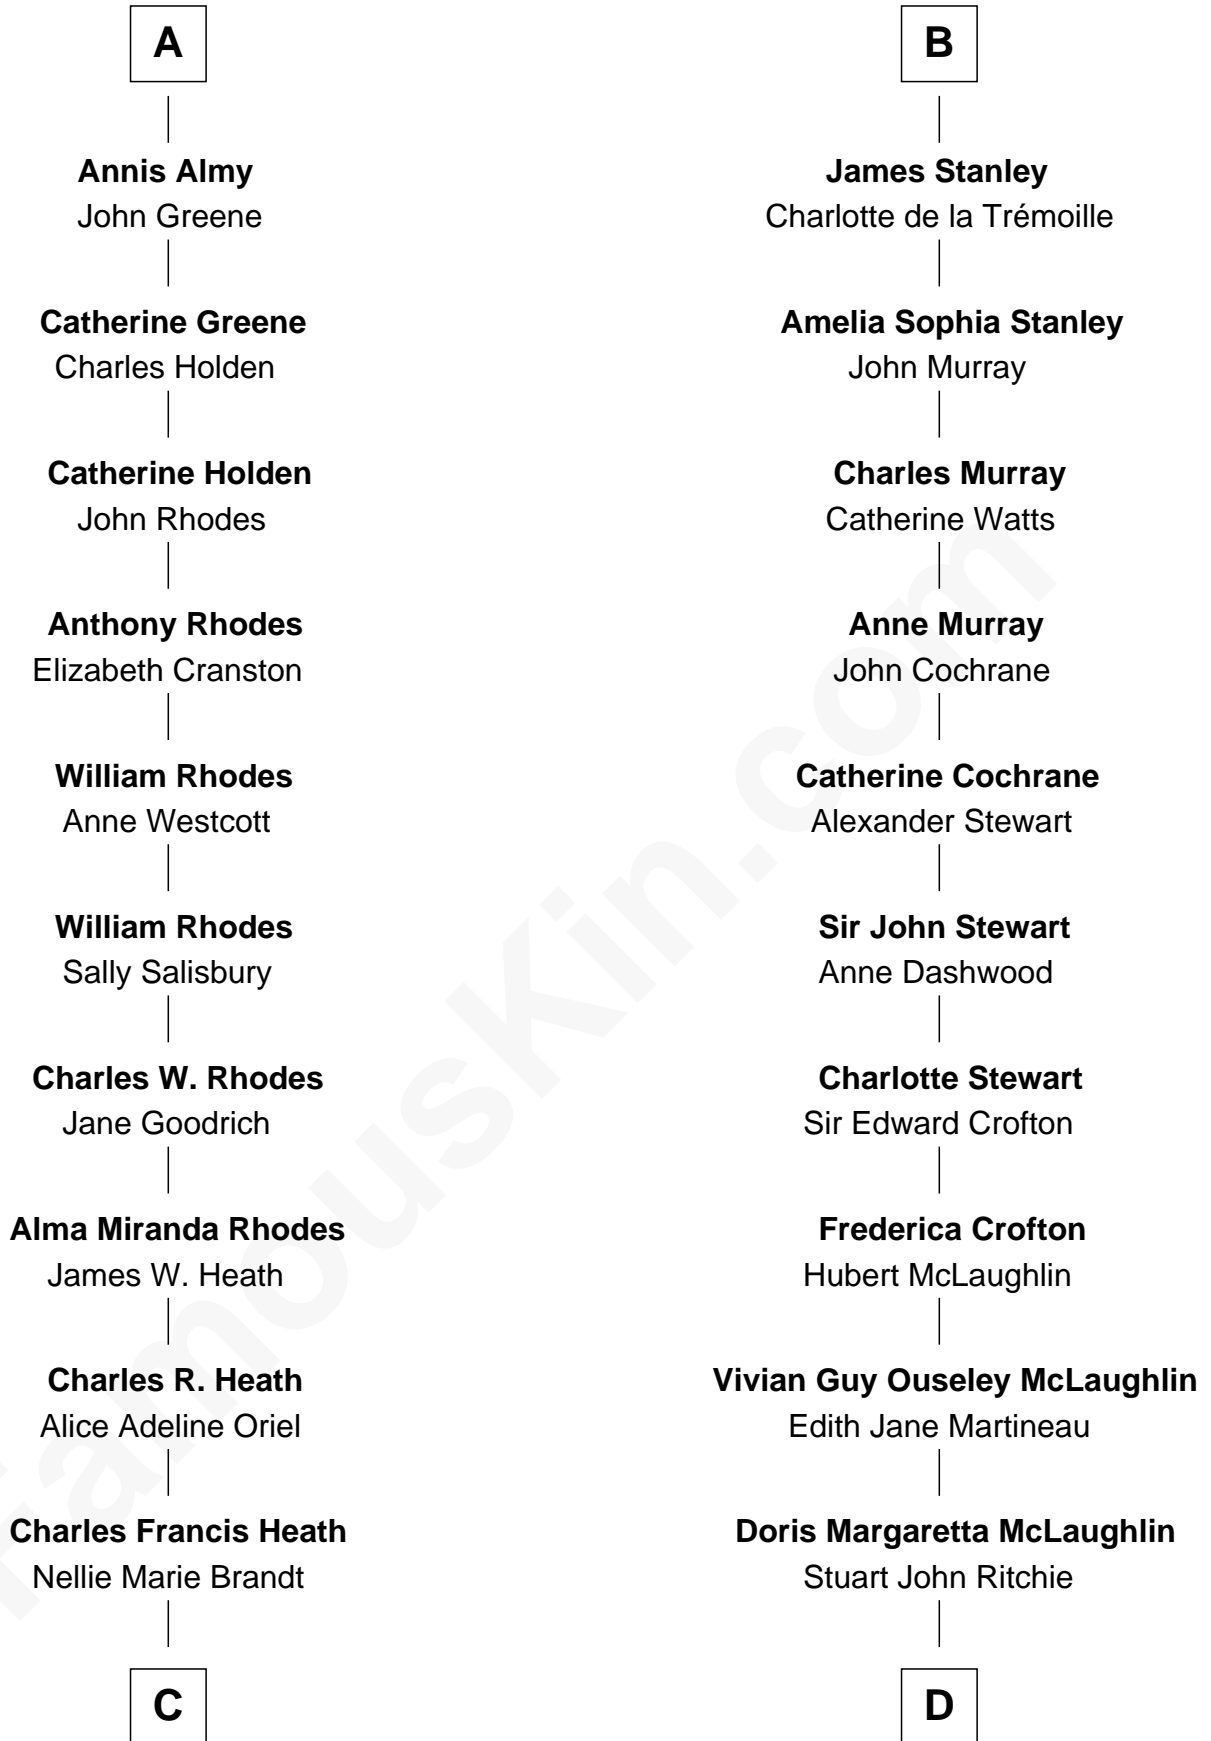

# FamousKin.com Relationship Chart of

**Sarah Palin**

*9th Governor of Alaska*

18th cousin of

**Guy Ritchie**

*British Filmmaker*

**Richard Woodville**

Joan Bedlisgate

**C**

**Charles Richard Heath**

Sarah Sheeran

**Sarah Palin**

*9th Governor of Alaska*

**D**

**John Vivian Ritchie**

Amber Mary Parkinson