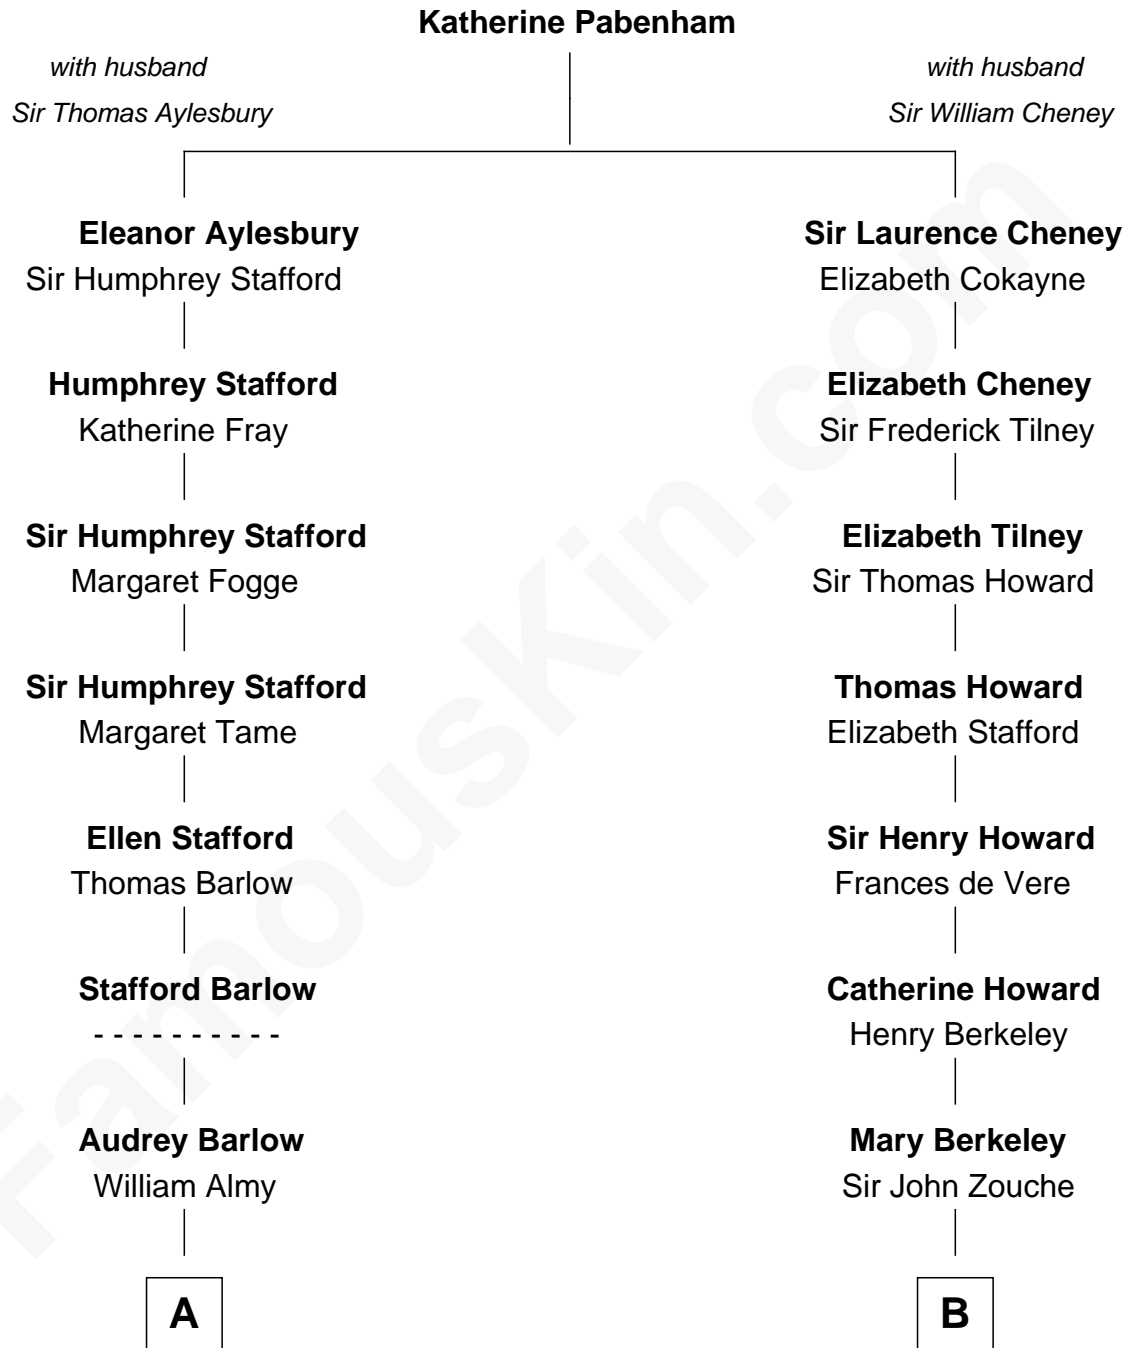

FamousKin.com

Relationship Chart of Sarah Palin

9th Governor of Alaska

17th cousin 1 time removed of

Thomas Hunt Morgan

Nobel Prize Winner in Physiology or Medicine

C

—
Charles Richard Heath

Sarah Sheeran

—
Sarah Palin

9th Governor of Alaska

FamousKin.com