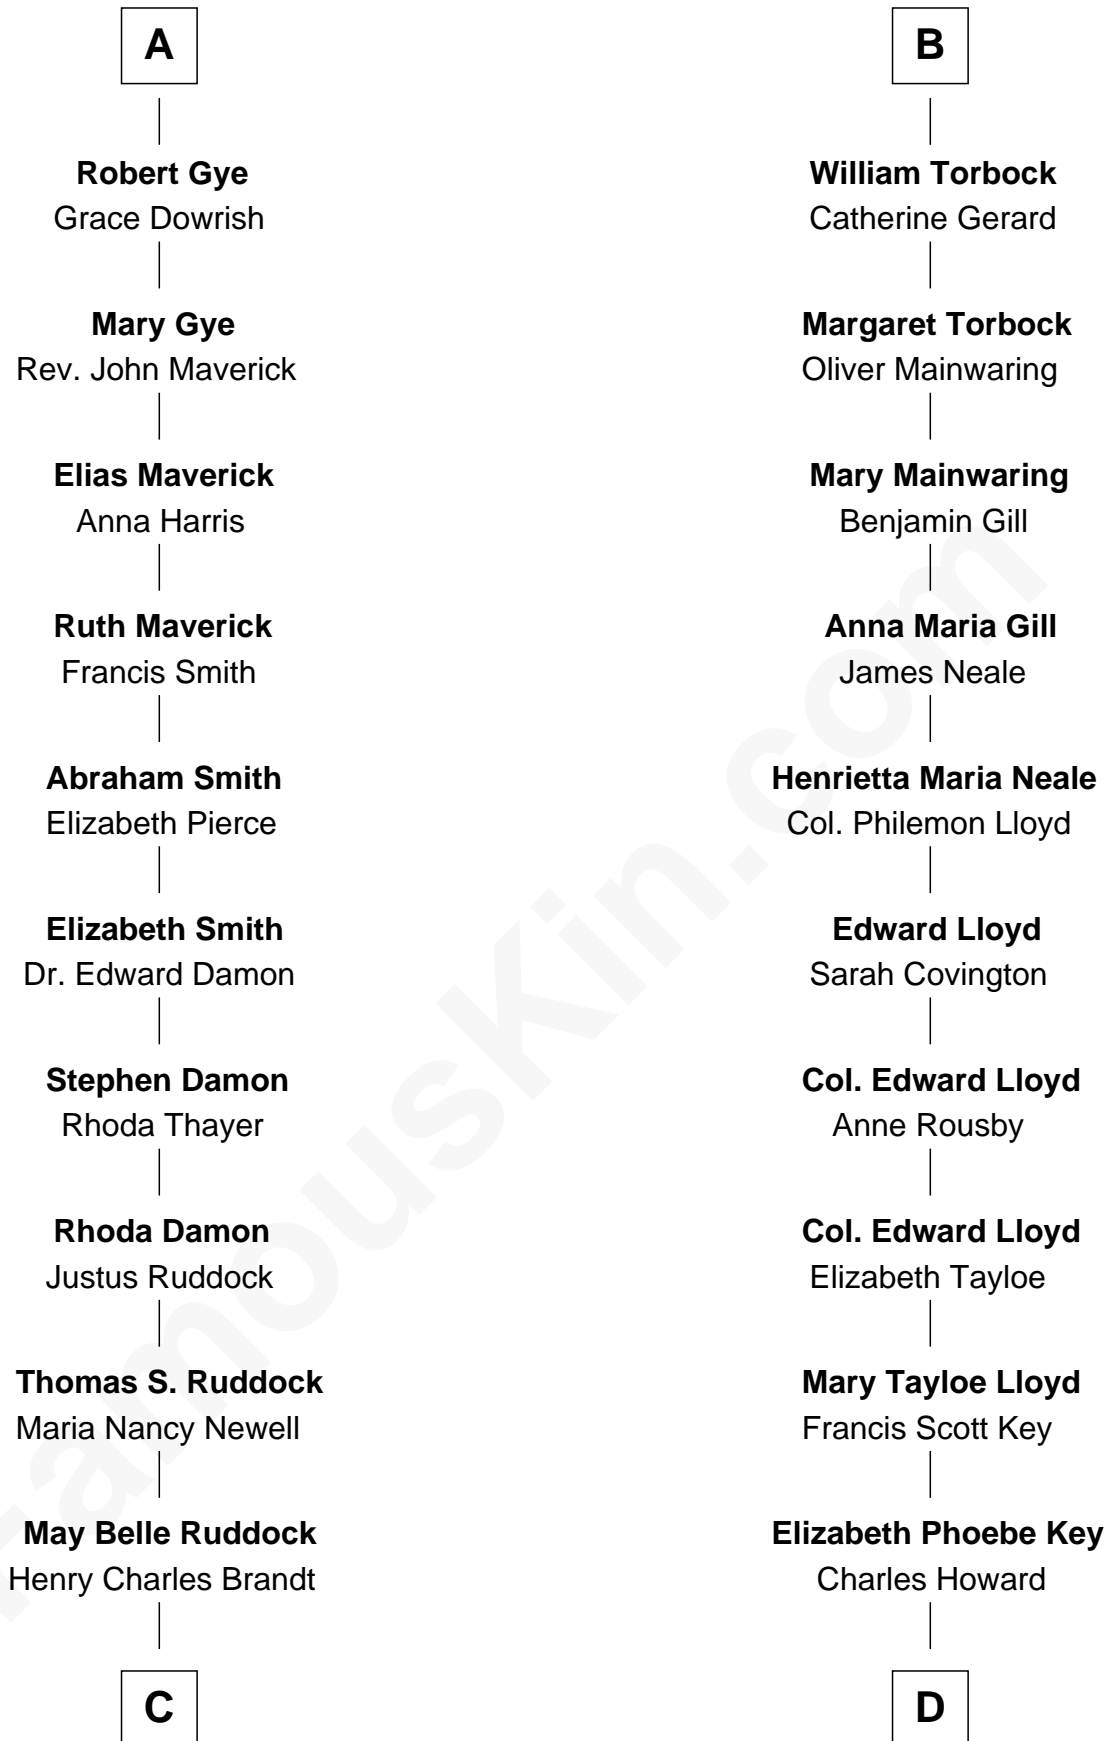

FamousKin.com Relationship Chart of

Sarah Palin

9th Governor of Alaska

18th cousin 1 time removed of

Thomas Hunt Morgan

Nobel Prize Winner in Physiology or Medicine

Henry Plantagenet
Maud de Chaworth

Eleanor Plantagenet
Richard Fitzalan

John Fitzalan
Eleanor Maltravers

Joan Fitzalan
Sir William Echyngam

Joan Echyngam
Sir John Bayntun

Henry Bayntun

Jane Bayntun
Thomas Prowse

Mary Prowse
John Gye

A

Eleanor Plantagenet
Richard Fitzalan

Sir Richard Fitzalan
Elizabeth de Bohun

Elizabeth Fitzalan
Sir Robert Goushill

Joan Goushill
Sir Thomas Stanley

Sir John Stanley
Elizabeth Weever

Margery Stanley
Sir William Torbock

Thomas Torbock
Elizabeth Moore

B

C

Nellie Marie Brandt
Charles Francis Heath

Charles Richard Heath
Sarah Sheeran

Sarah Palin
9th Governor of Alaska

D

Ellen Key Howard
Charlton Hunt Morgan

Thomas Hunt Morgan
Nobel Prize Winner